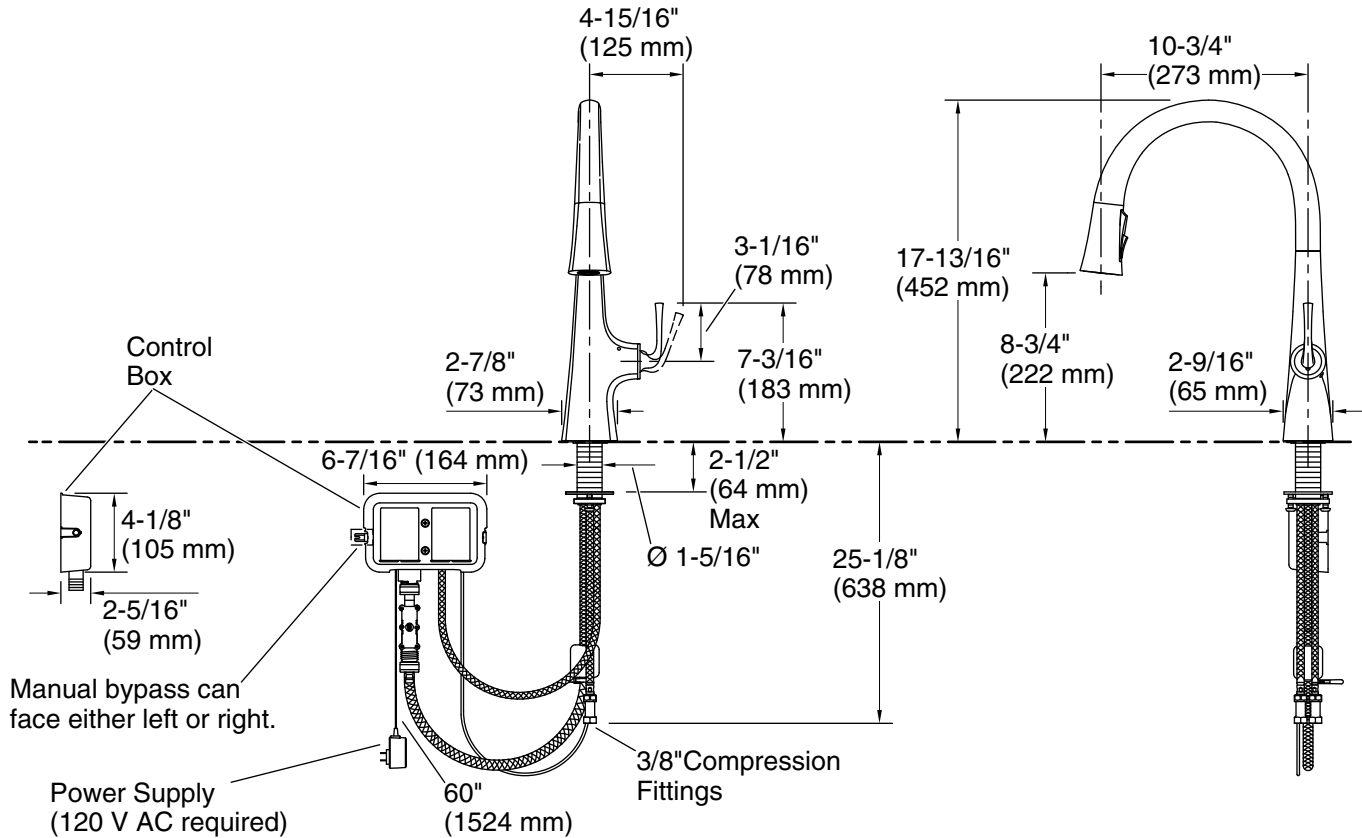

Technical Information

All product dimensions are nominal.

Power source: Plug - AC, not included

Faucet:

Flow rate: 1.5 gal/min (5.7 l/min)

Pressure: 60 psi (4.1 bar)

Drain included: No

Spout:

Spout reach: 10-3/4" (273 mm)

Notes

Install this product according to the installation instructions.

ADA, CSA B651 compliant when installed to the specific requirements of these regulations.