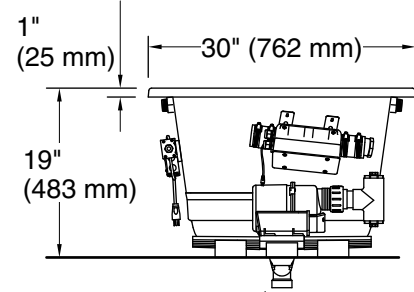

THE BOLD LOOK
OF **KOHLER**®

Underscore® Rectangle

60" x 30" Heated BubbleMassage™ air bath with Bask™

K-1167-GHW

No change in measurements if connected with drain illustrated. (K-7271)

Drop-in Rim Detail

Blower Motor Access
30" (762 mm) W x 15" (381 mm) H Min

Blower, Heated	120 V, 15 A, 60 Hz
Surface:	
Air bath:	120 V, 15 A, 60 Hz

Technical Information

All product dimensions are nominal.

Installation:	Drop-in, Undermount
Drain location:	End
Basin area, bottom:	42-3/8" x 20" (1076 mm x 508 mm)
Basin area, top:	54-3/8" x 24-5/16" (1381 mm x 618 mm)
Weight:	102 lbs (46.3 kg)
Minimum floor load:	50 lbs/ft ² (244.1 kg/m ²)
Water depth:	15-1/16" (383 mm)
Water capacity:	59.8 gal (226.4 L)
Cutout:	Drop-in, 59-1/2" x 28-1/2" (1511 mm x 724 mm)
Electrical component rating:	Blower: 120 V, 10 A, 60 Hz Heated Surface: 120 V, 0.5 A, 60 Hz, 65