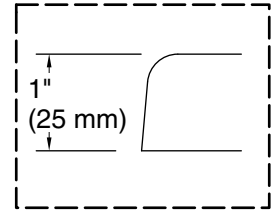

THE BOLD LOOK
OF **KOHLER**®

Underscore® Rectangle

60" x 30" Heated BubbleMassage™ air bath with Bask™

K-1167-GHW

No change in measurements if connected with drain illustrated. (K-7271)

Drop-in Rim Detail

Blower Motor Access
30" (762 mm) W x 15" (381 mm) H Min