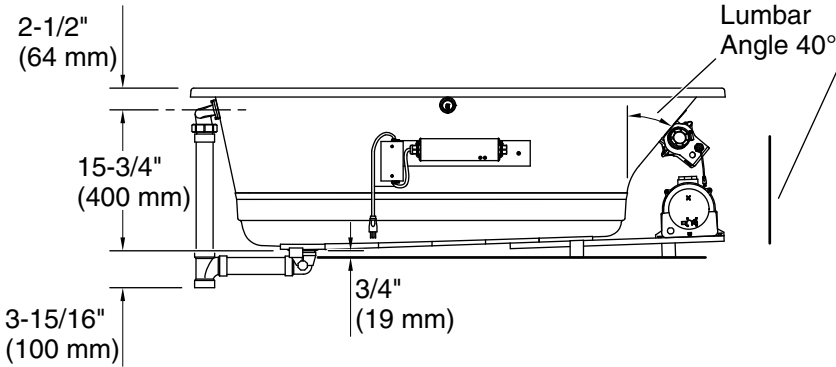

THE BOLD LOOK
OF **KOHLER**®

Underscore® Rectangle

60" x 30" Heated BubbleMassage™ air bath with Bask™

K-1167-GHW

No change in measurements if connected with drain illustrated. (K-7271)

Drop-in Rim Detail

Blower Motor Access
30" (762 mm) W x 15" (381 mm) H Min

Blower, Heated	120 V, 15 A, 60 Hz
Surface:	
Air bath:	120 V, 15 A, 60 Hz

Technical Information

All product dimensions are nominal.

Installation:	Drop-in, Undermount
Drain location:	End
Basin area, bottom:	42-3/8" x 20" (1076 mm x 508 mm)
Basin area, top:	54-3/8" x 24-5/16" (1381 mm x 618 mm)
Weight:	102 lbs (46.3 kg)
Minimum floor load:	50 lbs/ft ² (244.1 kg/m ²)
Water depth:	15-1/16" (383 mm)
Water capacity:	59.8 gal (226.4 L)
Cutout:	Drop-in, 59-1/2" x 28-1/2" (1511 mm x 724 mm)
Electrical component rating:	Blower: 120 V, 10 A, 60 Hz Heated Surface: 120 V, 0.5 A, 60 Hz, 65