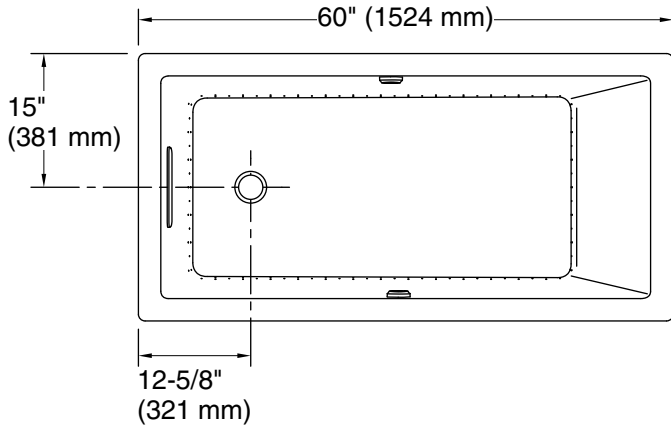

THE BOLD LOOK
OF **KOHLER**®

Underscore® Rectangle

60" x 30" Heated BubbleMassage™ air bath with Bask™

K-1167-GHW

No change in measurements if connected with drain illustrated. (K-7271)

Drop-in Rim Detail

Blower Motor Access
30" (762 mm) W x 15" (381 mm) H Min

Blower, Heated	120 V, 15 A, 60 Hz
Surface:	
Air bath:	120 V, 15 A, 60 Hz

Technical Information

All product dimensions are nominal.

Installation:	Drop-in, Undermount
Drain location:	End
Basin area, bottom:	42-3/8" x 20" (1076 mm x 508 mm)
Basin area, top:	54-3/8" x 24-5/16" (1381 mm x 618 mm)
Weight:	102 lbs (46.3 kg)
Minimum floor load:	50 lbs/ft ² (244.1 kg/m ²)
Water depth:	15-1/16" (383 mm)
Water capacity:	59.8 gal (226.4 L)
Cutout:	Drop-in, 59-1/2" x 28-1/2" (1511 mm x 724 mm)
Electrical component rating:	Blower: 120 V, 10 A, 60 Hz Heated Surface: 120 V, 0.5 A, 60 Hz, 65