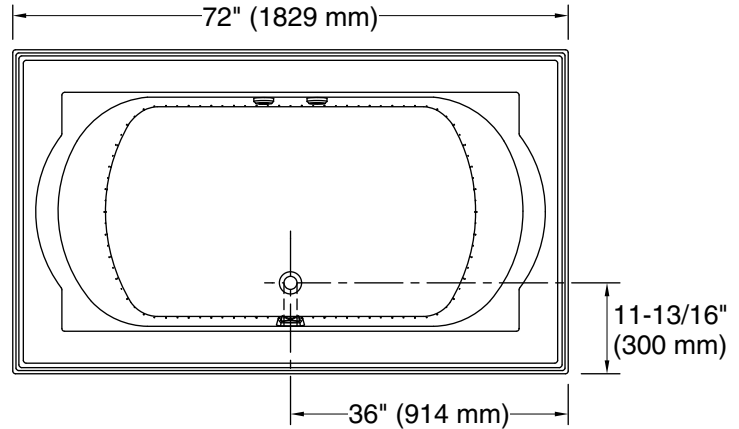

Included Components

Additional Components:

40" (1016 mm) cable

Codes/Standards

ASME A112.19.7/CSA B45.10
CSA B45.5/IAPMO Z124
ASTM E162
ASTM E662
UL 1795
CSA C22.2 No. 218.2

**KOHLER® Hydrotherapy Components
Five-Year Limited Warranty
KOHLER® Plastic Baths and Receptors
Lifetime Limited Warranty**

Drop-in Rim Detail

Blower Motor Access
34" (864 mm) W x 15" (381 mm) H Min

Lumbar Angle 25°

Required Electrical Service

Two dedicated circuits required, protected with Class A Ground-Fault Circuit-Interrupter (GFCI). Outside North America, this device may be known as a Residual Current Device (RCD).

Blower, Heated	120 V, 15 A, 60 Hz
Surface:	
Air bath:	120 V, 15 A, 60 Hz

Technical Information

All product dimensions are nominal.

Installation:	Drop-in
Basin area, bottom:	48" x 27" (1219 mm x 686 mm)
Basin area, top:	60" x 30" (1524 mm x 762 mm)
Weight:	162 lbs (73.5 kg)
Minimum floor load:	54 lbs/ft² (263.7 kg/m²)
Water depth:	16" (406 mm)
Water capacity:	94 gal (355.8 L)
Cutout:	Drop-in, 70-1/2" x 40-1/2" (1791 mm x 1029 mm)
Electrical component rating:	Blower: 120 V, 10 A, 60 Hz Heated Surface: 120 V, 0.5 A, 60 Hz Air bath: 120 V, 5 A, 60 Hz