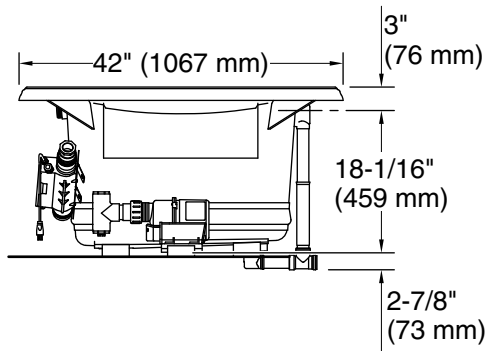

Included Components

Additional Components:

40" (1016 mm) cable

Codes/Standards

ASME A112.19.7/CSA B45.10
CSA B45.5/IAPMO Z124
ASTM E162
ASTM E662
UL 1795
CSA C22.2 No. 218.2

**KOHLER® Hydrotherapy Components
Five-Year Limited Warranty
KOHLER® Plastic Baths and Receptors
Lifetime Limited Warranty**

Drop-in Rim Detail

Blower Motor Access
34" (864 mm) W x 15" (381 mm) H Min

Lumbar Angle 25°

Required Electrical Service

Two dedicated circuits required, protected with Class A Ground-Fault Circuit-Interrupter (GFCI). Outside North America, this device may be known as a Residual Current Device (RCD).

Blower, Heated	120 V, 15 A, 60 Hz
Surface:	
Air bath:	120 V, 15 A, 60 Hz

Technical Information

All product dimensions are nominal.

Installation:	Drop-in
Basin area, bottom:	48" x 27" (1219 mm x 686 mm)
Basin area, top:	60" x 30" (1524 mm x 762 mm)
Weight:	162 lbs (73.5 kg)
Minimum floor load:	54 lbs/ft² (263.7 kg/m²)
Water depth:	16" (406 mm)
Water capacity:	94 gal (355.8 L)
Cutout:	Drop-in, 70-1/2" x 40-1/2" (1791 mm x 1029 mm)
Electrical component rating:	Blower: 120 V, 10 A, 60 Hz Heated Surface: 120 V, 0.5 A, 60 Hz Air bath: 120 V, 5 A, 60 Hz