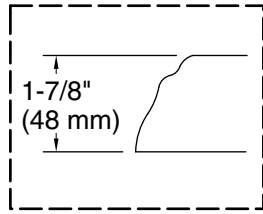

No change in measurements if connected with drain illustrated. (K-7161-AF)

Drop-in Rim Detail

Blower Motor Access
34" (864 mm) W x 15" (381 mm) H Min