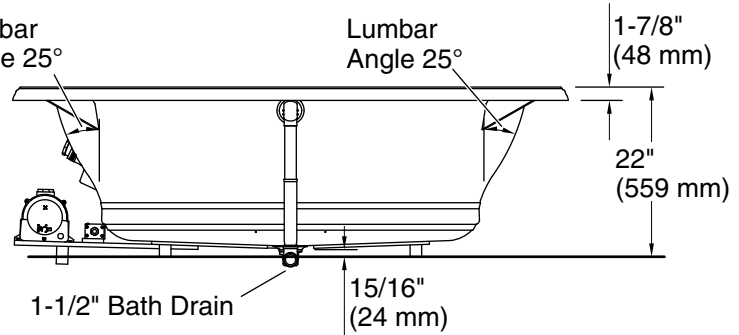

Drop-in Rim Detail

Blower Motor Access
34" (864 mm) W x 15" (381 mm) H Min

Lumbar Angle 25°

Required Electrical Service

Two dedicated circuits required, protected with Class A Ground-Fault Circuit-Interrupter (GFCI). Outside North America, this device may be known as a Residual Current Device (RCD).

Blower, Heated	120 V, 15 A, 60 Hz
Surface:	
Air bath:	120 V, 15 A, 60 Hz

Technical Information

All product dimensions are nominal.

Installation:	Drop-in
Basin area, bottom:	48" x 27" (1219 mm x 686 mm)
Basin area, top:	60" x 30" (1524 mm x 762 mm)
Weight:	162 lbs (73.5 kg)
Minimum floor load:	54 lbs/ft² (263.7 kg/m²)
Water depth:	16" (406 mm)
Water capacity:	94 gal (355.8 L)
Cutout:	Drop-in, 70-1/2" x 40-1/2" (1791 mm x 1029 mm)
Electrical component rating:	Blower: 120 V, 10 A, 60 Hz Heated Surface: 120 V, 0.5 A, 60 Hz Air bath: 120 V, 5 A, 60 Hz