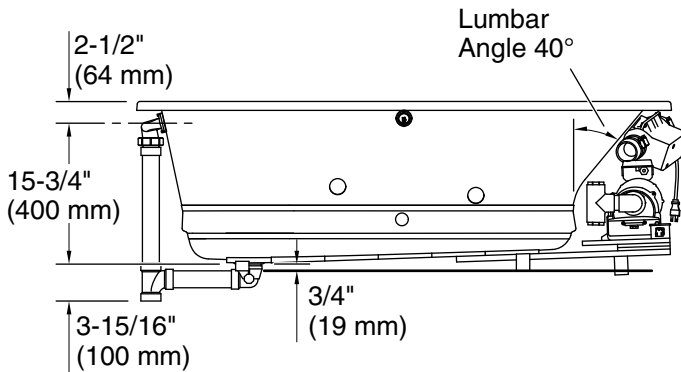

1-1/2" Bath Drain

Required Electrical Service

Three dedicated circuits required, protected with Class A Ground-Fault Circuit-Interrupter (GFCI). Outside North America, this device may be known as a Residual Current Device (RCD).

Air bath, Pump:	120 V, 15 A, 60 Hz
Heater:	120 V, 15 A, 60 Hz
Blower:	120 V, 15 A, 60 Hz

Technical Information

All product dimensions are nominal.

Installation:	Drop-in, Undermount
Basin area, bottom:	42-3/8" x 20" (1076 mm x 508 mm)
Basin area, top:	54-3/8" x 24-5/16" (1381 mm x 618 mm)
Weight:	150 lbs (68 kg)
Minimum floor load:	53.6 lbs/ft² (261.7 kg/m²)
Water depth:	15-1/16" (383 mm)
Water capacity:	59.8 gal (226.4 L)
Cutout:	Drop-in, 59-1/2" x 29-1/2" (1511 mm x 749 mm)
Electrical component rating:	Air bath: 120 V, 5 A, 60 Hz Pump: 120 V, 7 A, 60 Hz

Notes

Measure your actual product for rough-in details. Install this product according to the installation instructions.

The hot water supply should be 70% of the capacity of the bath or greater. Installations will vary.