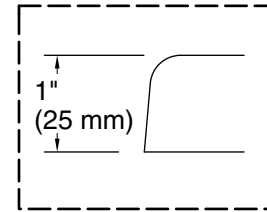

THE BOLD LOOK
OF **KOHLER**®

Underscore® Rectangle

60" x 30" Heated BubbleMassage™ air bath with whirlpool

K-1167-XHGH

No change in measurements if connected with drain illustrated. (K-7271)

Drop-in Rim Detail