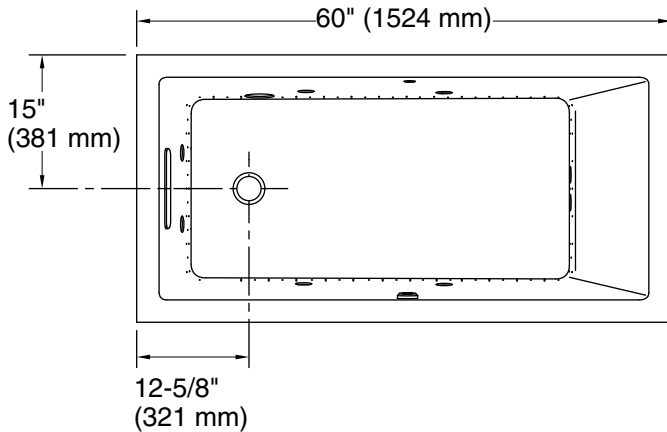

THE BOLD LOOK
OF **KOHLER**®

Underscore® Rectangle

60" x 30" Heated BubbleMassage™ air bath with whirlpool

K-1167-XHGH

No change in measurements if connected with drain illustrated. (K-7271)

Drop-in Rim Detail

Air bath, Pump:	120 V, 15 A, 60 Hz
Heater:	120 V, 15 A, 60 Hz
Blower:	120 V, 15 A, 60 Hz

Technical Information

All product dimensions are nominal.

Installation:	Drop-in, Undermount
Basin area, bottom:	42-3/8" x 20" (1076 mm x 508 mm)
Basin area, top:	54-3/8" x 24-5/16" (1381 mm x 618 mm)
Weight:	150 lbs (68 kg)
Minimum floor load:	53.6 lbs/ft ² (261.7 kg/m ²)
Water depth:	15-1/16" (383 mm)
Water capacity:	59.8 gal (226.4 L)
Cutout:	Drop-in, 59-1/2" x 29-1/2" (1511 mm x 749 mm)
Electrical component rating:	Air bath: 120 V, 5 A, 60 Hz Pump: 120 V, 7 A, 60 Hz