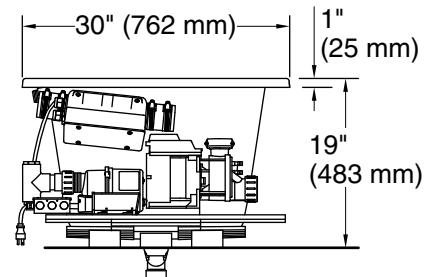

1-1/2" Bath Drain

Required Electrical Service

Three dedicated circuits required, protected with Class A Ground-Fault Circuit-Interrupter (GFCI). Outside North America, this device may be known as a Residual Current Device (RCD).

Air bath, Pump:	120 V, 15 A, 60 Hz
Heater:	120 V, 15 A, 60 Hz
Blower:	120 V, 15 A, 60 Hz

Technical Information

All product dimensions are nominal.

Installation:	Drop-in, Undermount
Basin area, bottom:	42-3/8" x 20" (1076 mm x 508 mm)
Basin area, top:	54-3/8" x 24-5/16" (1381 mm x 618 mm)
Weight:	150 lbs (68 kg)
Minimum floor load:	53.6 lbs/ft² (261.7 kg/m²)
Water depth:	15-1/16" (383 mm)
Water capacity:	59.8 gal (226.4 L)
Cutout:	Drop-in, 59-1/2" x 29-1/2" (1511 mm x 749 mm)
Electrical component rating:	Air bath: 120 V, 5 A, 60 Hz Pump: 120 V, 7 A, 60 Hz

Notes

Measure your actual product for rough-in details. Install this product according to the installation instructions.

The hot water supply should be 70% of the capacity of the bath or greater. Installations will vary.