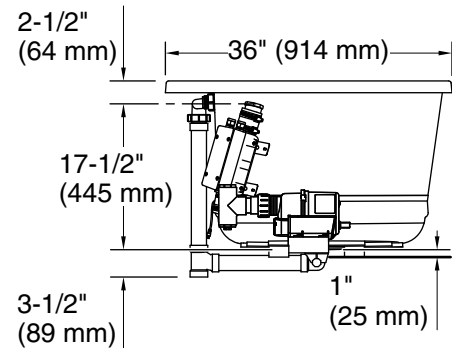

Underscore® Oval

60" x 36" Heated BubbleMassage™ air bath with Bask®
K-5714-GHW

No change in measurements if connected with drain illustrated. (K-7272)

Drop-in Rim Detail

Blower Motor Access
30" (762 mm) W x 15" (381 mm) H Min

Blower, Heated	120 V, 15 A, 60 Hz
Surface:	
Air bath:	120 V, 15 A, 60 Hz

Technical Information

All product dimensions are nominal.

Installation:	Drop-in, Undermount
Drain location:	Center
Basin area, bottom:	43" x 25-5/8" (1093 mm x 651 mm)
Basin area, top:	55-9/16" x 28-3/8" (1411 mm x 720 mm)
Weight:	116 lbs (52.6 kg)
Minimum floor load:	51 lbs/ft ² (249 kg/m ²)
Water depth:	16-5/16" (415 mm)
Water capacity:	72.017 gal (272.6 L)
Template:	Drop-in, 1268438-7, required, included
Electrical component rating:	Blower: 120 V, 10 A, 60 Hz Heated Surface: 120 V, 0.5 A, 60 Hz, 65