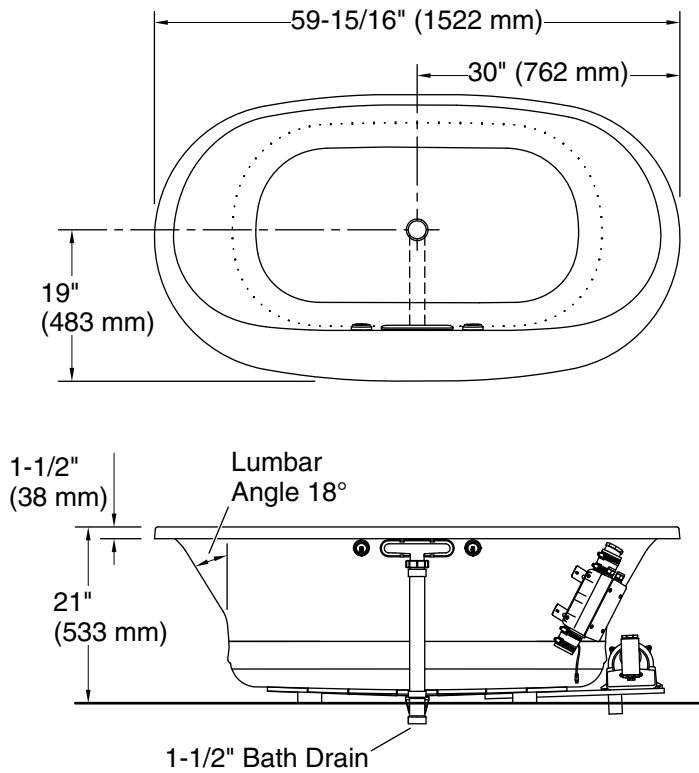

Underscore® Oval

60" x 36" Heated BubbleMassage™ air bath with Bask®
K-5714-GHW

No change in measurements if connected with drain illustrated. (K-7272)

Drop-in Rim Detail

Blower Motor Access
30" (762 mm) W x 15" (381 mm) H Min

Blower, Heated	120 V, 15 A, 60 Hz
Surface:	
Air bath:	120 V, 15 A, 60 Hz

Technical Information

All product dimensions are nominal.

Installation:	Drop-in, Undermount
Drain location:	Center
Basin area, bottom:	43" x 25-5/8" (1093 mm x 651 mm)
Basin area, top:	55-9/16" x 28-3/8" (1411 mm x 720 mm)
Weight:	116 lbs (52.6 kg)
Minimum floor load:	51 lbs/ft ² (249 kg/m ²)
Water depth:	16-5/16" (415 mm)
Water capacity:	72.017 gal (272.6 L)
Template:	Drop-in, 1268438-7, required, included
Electrical component rating:	Blower: 120 V, 10 A, 60 Hz Heated Surface: 120 V, 0.5 A, 60 Hz, 65