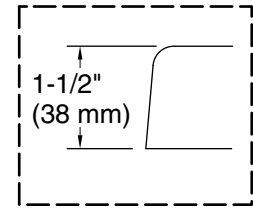

Underscore® Oval

60" x 36" Heated BubbleMassage™ air bath with Bask®
K-5714-GHW

No change in measurements if connected with drain illustrated. (K-7272)

Drop-in Rim Detail

Blower Motor Access
30" (762 mm) W x 15" (381 mm) H Min