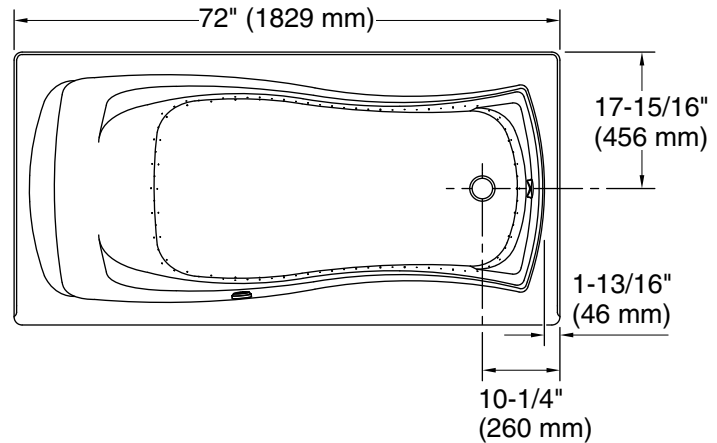

Required Electrical Service

Two dedicated circuits required, protected with Class A Ground-Fault Circuit-Interrupter (GFCI). Outside North America, this device may be known as a Residual Current Device (RCD).

Blower: 120 V, 15 A, 60 Hz
Air bath: 120 V, 15 A, 60 Hz

Technical Information

All product dimensions are nominal.

Installation: Three-wall alcove
Drain location: Right
Basin area, bottom: 48" x 20-1/16" (1218 mm x 510 mm)
Basin area, top: 65-3/8" x 25" (1660 mm x 636 mm)
Weight: 115 lbs (52.2 kg)
Minimum floor load: 41 lbs/ft² (200.2 kg/m²)
Water depth: 13-3/8" (340 mm)
Water capacity: 72 gal (272.5 L)
Electrical component rating: Blower: 120 V, 10 A, 60 Hz
Air bath: 120 V, 5 A, 60 Hz

Notes

Measure your actual product for rough-in details. Install this product according to the installation instructions.

The hot water supply should be 70% of the capacity of the bath or greater. Installations will vary.

Remote blower installation kit K-1446 is available for relocating the blower. Provide access for servicing the blower.

Do not relocate or alter the PVC tee or coiled flexible tubing connected to the blower. Follow the blower relocation instructions exactly.