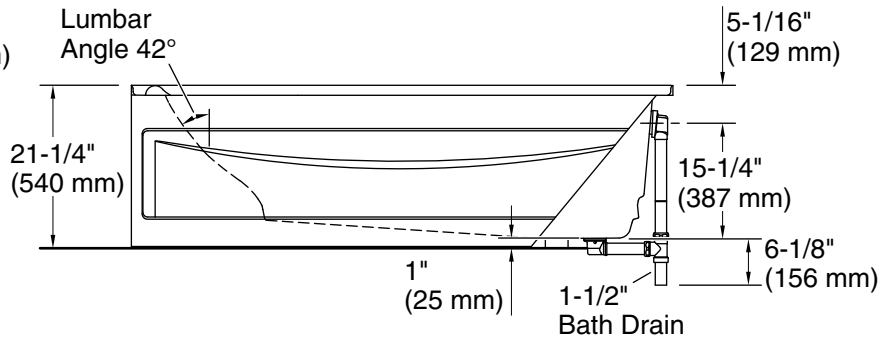

Required Electrical Service

Two dedicated circuits required, protected with Class A Ground-Fault Circuit-Interrupter (GFCI). Outside North America, this device may be known as a Residual Current Device (RCD).

Blower: 120 V, 15 A, 60 Hz
Air bath: 120 V, 15 A, 60 Hz

Technical Information

All product dimensions are nominal.

Installation: Three-wall alcove
Drain location: Right
Basin area, bottom: 48" x 20-1/16" (1218 mm x 510 mm)
Basin area, top: 65-3/8" x 25" (1660 mm x 636 mm)
Weight: 115 lbs (52.2 kg)
Minimum floor load: 41 lbs/ft² (200.2 kg/m²)
Water depth: 13-3/8" (340 mm)
Water capacity: 72 gal (272.5 L)
Electrical component rating: Blower: 120 V, 10 A, 60 Hz
Air bath: 120 V, 5 A, 60 Hz

Notes

Measure your actual product for rough-in details. Install this product according to the installation instructions.

The hot water supply should be 70% of the capacity of the bath or greater. Installations will vary.

Remote blower installation kit K-1446 is available for relocating the blower. Provide access for servicing the blower.

Do not relocate or alter the PVC tee or coiled flexible tubing connected to the blower. Follow the blower relocation instructions exactly.