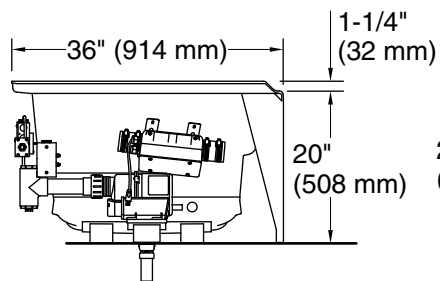

Required Electrical Service

Two dedicated circuits required, protected with Class A Ground-Fault Circuit-Interrupter (GFCI). Outside North America, this device may be known as a Residual Current Device (RCD).

Blower: 120 V, 15 A, 60 Hz
Air bath: 120 V, 15 A, 60 Hz

Technical Information

All product dimensions are nominal.

Installation: Three-wall alcove
Drain location: Right
Basin area, bottom: 48" x 20-1/16" (1218 mm x 510 mm)
Basin area, top: 65-3/8" x 25" (1660 mm x 636 mm)
Weight: 115 lbs (52.2 kg)
Minimum floor load: 41 lbs/ft² (200.2 kg/m²)
Water depth: 13-3/8" (340 mm)
Water capacity: 72 gal (272.5 L)
Electrical component rating: Blower: 120 V, 10 A, 60 Hz
Air bath: 120 V, 5 A, 60 Hz

Notes

Measure your actual product for rough-in details. Install this product according to the installation instructions.

The hot water supply should be 70% of the capacity of the bath or greater. Installations will vary.

Remote blower installation kit K-1446 is available for relocating the blower. Provide access for servicing the blower.

Do not relocate or alter the PVC tee or coiled flexible tubing connected to the blower. Follow the blower relocation instructions exactly.