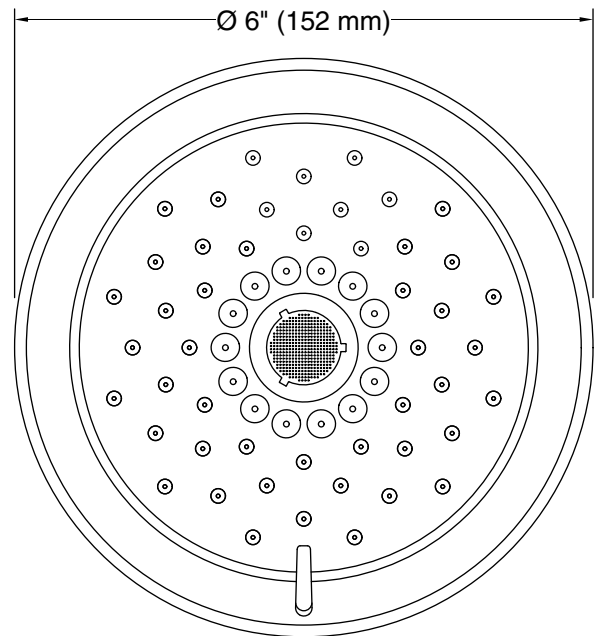

Material

- KOHLER finishes resist corrosion and tarnishing.

Installation

- Shower arm and flange sold separately.
- 1/2"-14 NPT connection.
- Wall-mount.

Recommended Products/Accessories

K-7397 Shower Arm and Flange
K-7395 Shower Arm and Flange
K-23723 Faucet cleaner

Color	Code	Description
-------	------	-------------

	CP	Polished Chrome
	SN	Vibrant® Polished Nickel
	PB	Vibrant® Polished Brass
	BN	Vibrant® Brushed Nickel
	2BZ	Oil-Rubbed Bronze

Technical Information

All product dimensions are nominal.

Showerhead/Body Spray:

Rated maximum flow: 2.5 gal/min (9.5 l/min)

Notes

Install this product according to the installation instructions.