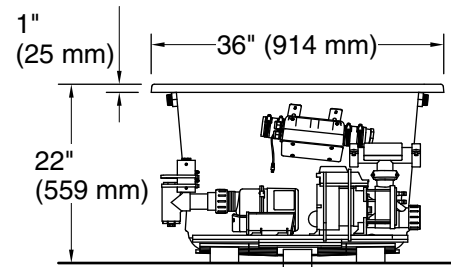

1-1/2" Bath Drain

Required Electrical Service

Three dedicated circuits required, protected with Class A Ground-Fault Circuit-Interrupter (GFCI). Outside North America, this device may be known as a Residual Current Device (RCD).

Blower:	120 V, 15 A, 60 Hz
Air bath, Pump:	120 V, 15 A, 60 Hz
Heater:	120 V, 15 A, 60 Hz

Technical Information

All product dimensions are nominal.

Installation:	Drop-in, Undermount
Drain location:	End
Basin area, bottom:	44-1/2" x 26-1/2" (1130 mm x 673 mm)
Basin area, top:	60-1/4" x 30-1/4" (1530 mm x 768 mm)
Weight:	182 lbs (82.6 kg)
Minimum floor load:	62.5 lbs/ft² (305.2 kg/m²)
Water depth:	17-3/4" (450 mm)
Water capacity:	102 gal (386.1 L)
Cutout:	Drop-in, 65-1/2" x 35-1/2" (1664 mm x 902 mm)
Electrical component rating:	Blower: 120 V, 10 A, 60 Hz Air bath: 120 V, 5 A, 60 Hz

Notes

Measure your actual product for rough-in details. Install this product according to the installation instructions.

The hot water supply should be 70% of the capacity of the bath or greater. Installations will vary.

1-800-4KOHLER (1-800-456-4537)

Kohler Co. reserves the right to make revisions without notice to product specifications.

For the most current Specification Sheet, go to www.kohler.com.

9-5-2020 10:23 - US/CA