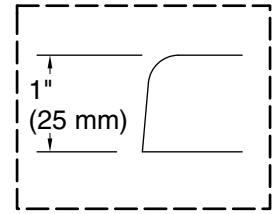

THE BOLD LOOK
OF **KOHLER**®

Underscore® Rectangle

66" x 36" Heated BubbleMassage™ air bath w/ whirlpool

K-1173-XHGH

No change in measurements if connected with drain illustrated. (K-7272)

Drop-in Rim Detail