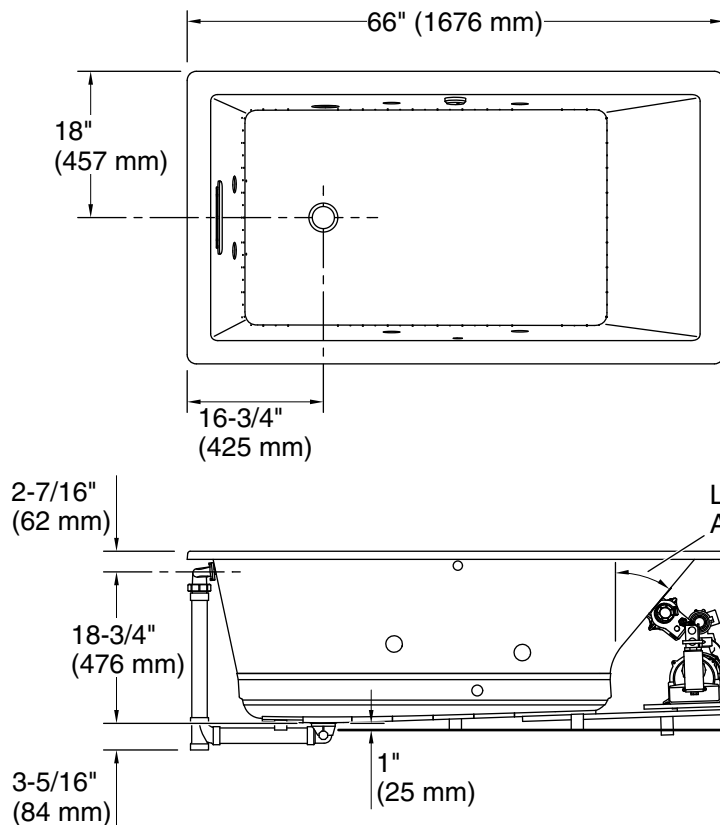

THE BOLD LOOK
OF **KOHLER**®

Underscore® Rectangle

66" x 36" Heated BubbleMassage™ air bath w/ whirlpool

K-1173-XHGH

No change in measurements if connected with drain illustrated. (K-7272)

Drop-in Rim Detail

Blower:	120 V, 15 A, 60 Hz
Air bath, Pump:	120 V, 15 A, 60 Hz
Heater:	120 V, 15 A, 60 Hz

Technical Information

All product dimensions are nominal.

Installation:	Drop-in, Undermount
Drain location:	End
Basin area, bottom:	44-1/2" x 26-1/2" (1130 mm x 673 mm)
Basin area, top:	60-1/4" x 30-1/4" (1530 mm x 768 mm)
Weight:	182 lbs (82.6 kg)
Minimum floor load:	62.5 lbs/ft ² (305.2 kg/m ²)
Water depth:	17-3/4" (450 mm)
Water capacity:	102 gal (386.1 L)
Cutout:	Drop-in, 65-1/2" x 35-1/2" (1664 mm x 902 mm)
Electrical component rating:	Blower: 120 V, 10 A, 60 Hz Air bath: 120 V, 5 A, 60 Hz