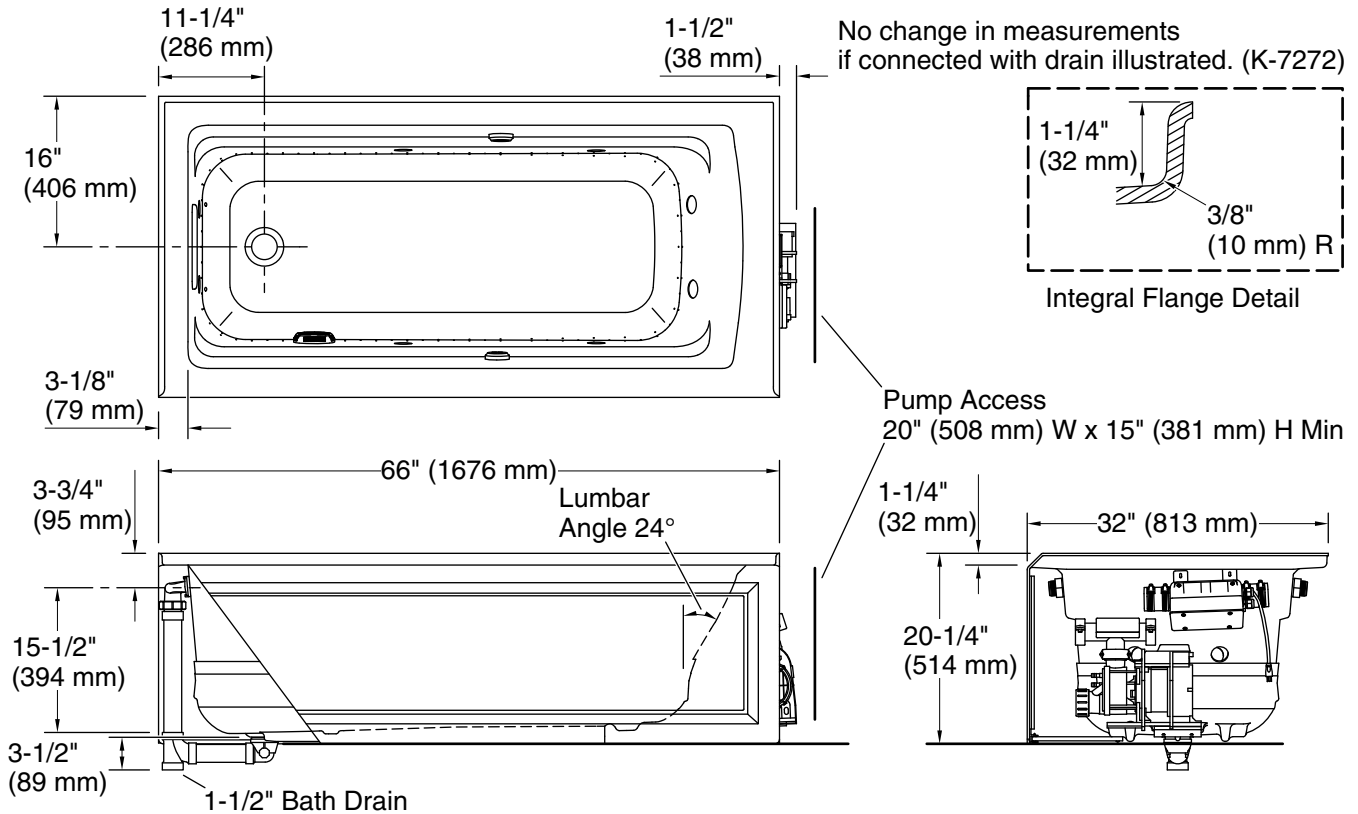

Required Electrical Service

Three dedicated circuits required, protected with Class A Ground-Fault Circuit-Interrupter (GFCI). Outside North America, this device may be known as a Residual Current Device (RCD).

Pump, Heater:	120 V, 15 A, 60 Hz
Heater:	120 V, 15 A, 60 Hz
Blower:	120 V, 15 A, 60 Hz

Technical Information

All product dimensions are nominal.

Installation:	Three-wall alcove
Drain location:	Left
Basin area, bottom:	50-3/8" x 19-5/8" (1280 mm x 498 mm)
Basin area, top:	57-5/16" x 24-1/16" (1456 mm x 611 mm)
Weight:	165 lbs (74.8 kg)
Minimum floor load:	50 lbs/ft² (244.1 kg/m²)
Water depth:	15-5/16" (389 mm)
Water capacity:	66 gal (249.8 L)
Electrical component rating:	Pump: 120 V, 7 A, 60 Hz Heater: 120 V, 5 A, 60 Hz Heater: 120 V, 12 A, 60 Hz Blower: 120 V, 10 A, 60 Hz

Notes

Measure your actual product for rough-in details. Install this product according to the installation instructions.

The hot water supply should be 70% of the capacity of the bath or greater. Installations will vary.

Remote blower installation kit is available for relocating the blower. Provide access for servicing the blower.

Do not relocate or alter the PVC tee or coiled flexible tubing connected to the blower. Follow the blower relocation instructions exactly.

ADA compliant when installed to the specific requirements of these regulations.