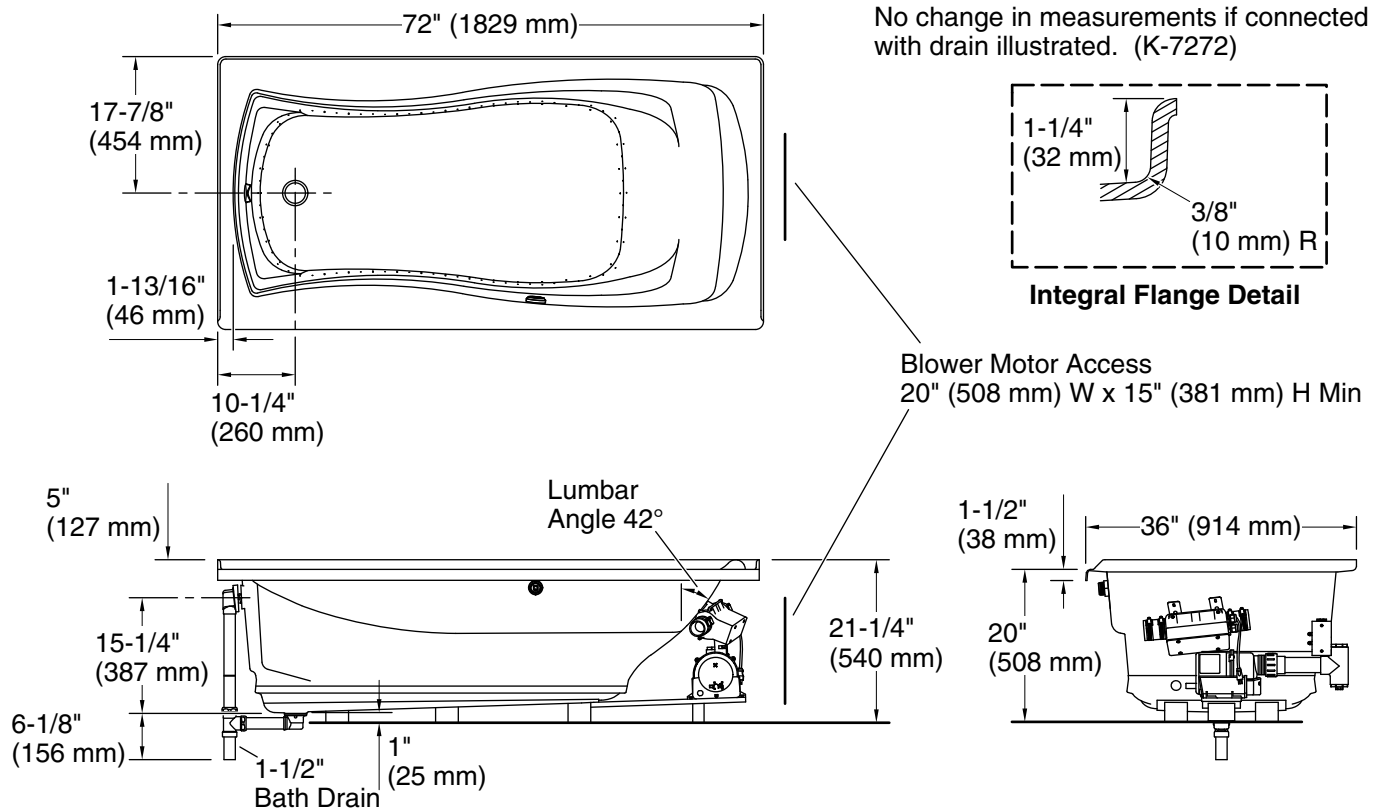

Required Electrical Service

Two dedicated circuits required, protected with Class A Ground-Fault Circuit-Interrupter (GFCI). Outside North America, this device may be known as a Residual Current Device (RCD).

Blower:	120 V, 15 A, 60 Hz
Air bath:	120 V, 15 A, 60 Hz

Technical Information

All product dimensions are nominal.

Installation:	Three-wall alcove
Drain location:	Left
Basin area, bottom:	47-7/16" x 20-5/8" (1205 mm x 525 mm)
Basin area, top:	64-15/16" x 25-1/16" (1649 mm x 636 mm)
Weight:	108 lbs (49 kg)
Minimum floor load:	41 lbs/ft² (200.2 kg/m²)
Water depth:	13-3/8" (340 mm)
Water capacity:	72 gal (272.5 L)
Electrical component rating:	Blower: 120 V, 10 A, 60 Hz Air bath: 120 V, 5 A, 60 Hz

Notes

Measure your actual product for rough-in details. Install this product according to the installation instructions.

The hot water supply should be 70% of the capacity of the bath or greater. Installations will vary.

Remote blower installation kit K-1446 is available for relocating the blower. Provide access for servicing the blower.

Do not relocate or alter the PVC tee or coiled flexible tubing connected to the blower. Follow the blower relocation instructions exactly.