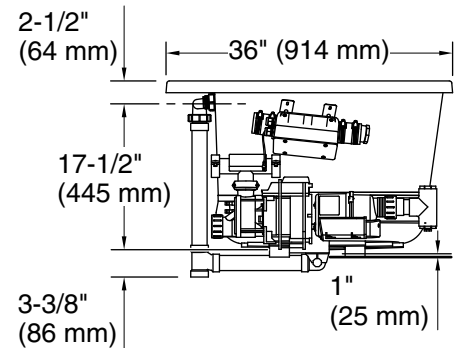

Required Electrical Service

Three dedicated circuits required, protected with Class A Ground-Fault Circuit-Interrupter (GFCI). Outside North America, this device may be known as a Residual Current Device (RCD).

Blower:	120 V, 15 A, 60 Hz
Air bath, Pump:	120 V, 15 A, 60 Hz
Heater:	120 V, 15 A, 60 Hz

Technical Information

All product dimensions are nominal.

Installation:	Drop-in, Undermount
Drain location:	Center
Basin area, bottom:	43" x 25-5/8" (1093 mm x 651 mm)
Basin area, top:	55-9/16" x 28-3/8" (1411 mm x 720 mm)
Weight:	160 lbs (72.6 kg)
Minimum floor load:	53.9 lbs/ft² (263.2 kg/m²)
Water depth:	16-5/16" (415 mm)
Water capacity:	72.017 gal (272.6 L)
Template:	Drop-in, 1268438-7, required, included
Electrical component rating:	Blower: 120 V, 10 A, 60 Hz Air bath: 120 V, 5 A, 60 Hz

Notes

Measure your actual product for rough-in details. Install this product according to the installation instructions.

The hot water supply should be 70% of the capacity of the bath or greater. Installations will vary.