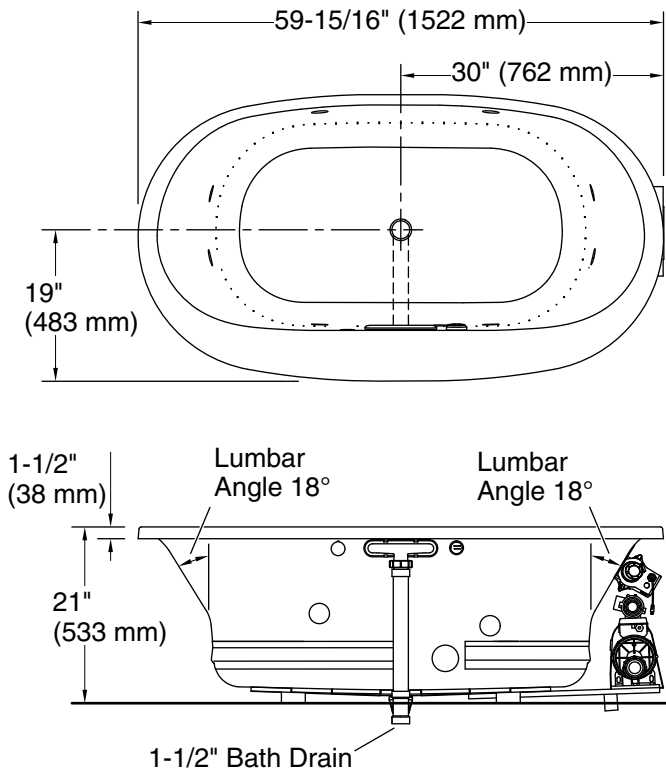

For the most current Specification Sheet, go to www.kohler.com.

9-2-2020 18:00 - US/CA

THE BOLD LOOK
OF **KOHLER**®

Underscore® Oval

60" x 36" Heated BubbleMassage™ air bath with whirlpool

K-5714-XHGH

No change in measurements if connected with drain illustrated. (K-7272)

Blower:	120 V, 15 A, 60 Hz
Air bath, Pump:	120 V, 15 A, 60 Hz
Heater:	120 V, 15 A, 60 Hz

Technical Information

All product dimensions are nominal.

Installation:	Drop-in, Undermount
Drain location:	Center
Basin area, bottom:	43" x 25-5/8" (1093 mm x 651 mm)
Basin area, top:	55-9/16" x 28-3/8" (1411 mm x 720 mm)
Weight:	160 lbs (72.6 kg)
Minimum floor load:	53.9 lbs/ft ² (263.2 kg/m ²)
Water depth:	16-5/16" (415 mm)
Water capacity:	72.017 gal (272.6 L)
Template:	Drop-in, 1268438-7, required, included
Electrical component rating:	Blower: 120 V, 10 A, 60 Hz Air bath: 120 V, 5 A, 60 Hz