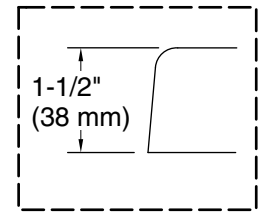

For the most current Specification Sheet, go to www.kohler.com.

9-2-2020 18:00 - US/CA

THE BOLD LOOK
OF **KOHLER**®

Underscore® Oval

60" x 36" Heated BubbleMassage™ air bath with whirlpool

K-5714-XHGH

No change in measurements if connected with drain illustrated. (K-7272)