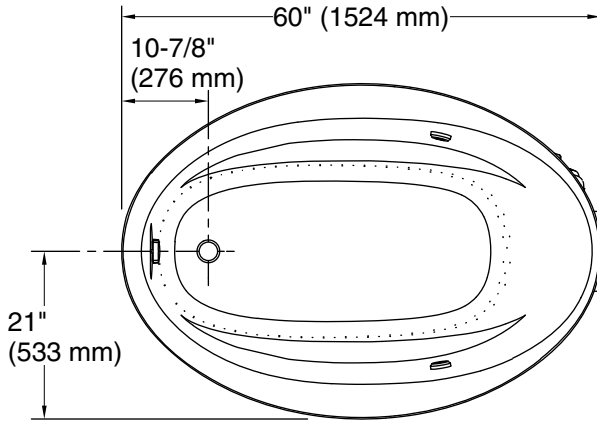

Blower Motor Access
30" (762 mm) W x 15" (381 mm) H Min