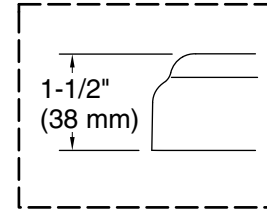

No change in measurements if connected with drain illustrated. (K-7213)

Drop-in Rim Detail