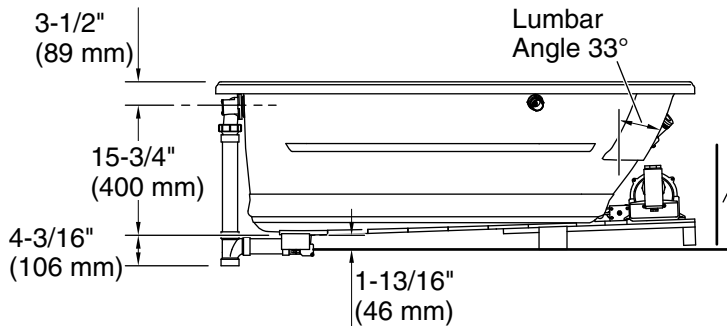

Required Electrical Service

Two dedicated circuits required, protected with Class A Ground-Fault Circuit-Interrupter (GFCI). Outside North America, this device may be known as a Residual Current Device (RCD).

Blower, Heated	120 V, 15 A, 60 Hz
Surface:	
Air bath:	120 V, 15 A, 60 Hz

Technical Information

All product dimensions are nominal.

Installation:	Drop-in
Drain location:	End
Basin area, bottom:	43" x 21-9/16" (1092 mm x 548 mm)
Basin area, top:	53-1/2" x 32-1/8" (1359 mm x 816 mm)
Weight:	150 lbs (68 kg)
Minimum floor load:	35 lbs/ft² (170.9 kg/m²)
Water depth:	15" (381 mm)
Water capacity:	57 gal (215.8 L)
Template:	Drop-in, 1042556-7, required, included
Electrical component rating:	Blower: 120 V, 10 A, 60 Hz Heated Surface: 120 V, 0.5 A, 60 Hz, 65

Notes

Measure your actual product for rough-in details. Install this product according to the installation instructions.

The hot water supply should be 70% of the capacity of the bath or greater. Installations will vary.