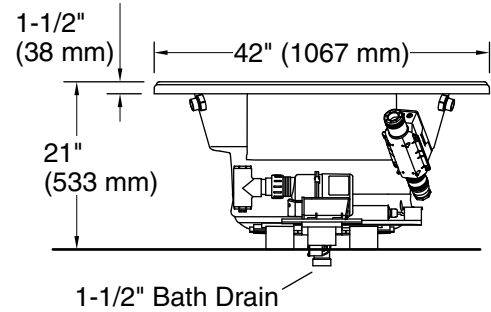

Available Colors/Finishes

Color tiles intended for reference only.

Color	Code	Description
-------	------	-------------

	0	White
	96	Biscuit

No change in measurements if connected with drain illustrated. (K-7213)

Drop-in Rim Detail

Blower Motor Access
30" (762 mm) W x 15" (381 mm) H Min

Required Electrical Service

Two dedicated circuits required, protected with Class A Ground-Fault Circuit-Interrupter (GFCI). Outside North America, this device may be known as a Residual Current Device (RCD).

Blower, Heated	120 V, 15 A, 60 Hz
Surface:	
Air bath:	120 V, 15 A, 60 Hz

Technical Information

All product dimensions are nominal.

Installation:	Drop-in
Drain location:	End
Basin area, bottom:	43" x 21-9/16" (1092 mm x 548 mm)
Basin area, top:	53-1/2" x 32-1/8" (1359 mm x 816 mm)
Weight:	150 lbs (68 kg)
Minimum floor load:	35 lbs/ft ² (170.9 kg/m ²)
Water depth:	15" (381 mm)
Water capacity:	57 gal (215.8 L)
Template:	Drop-in, 1042556-7, required, included
Electrical component rating:	Blower: 120 V, 10 A, 60 Hz Heated Surface: 120 V, 0.5 A, 60 Hz, 65