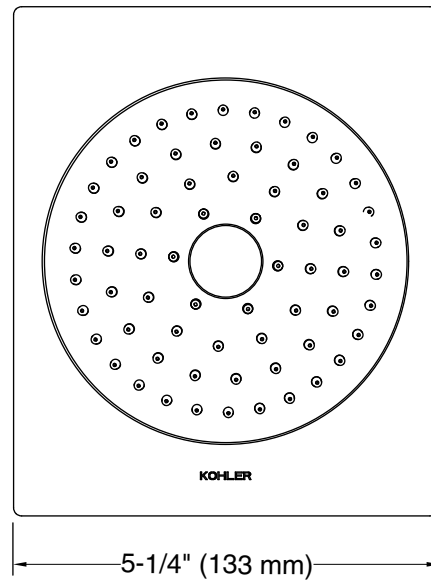

Technical Information

All product dimensions are nominal.

Showerhead/Body Spray:

Rated maximum flow: 1.75 gal/min (6.6 l/min)

Pressure: 80 psi (5.5 bar)

Notes

For use with automatic compensating valves rated at 1.5 gal/min (5.7 l/min) or less.

Install this product according to the installation instructions.