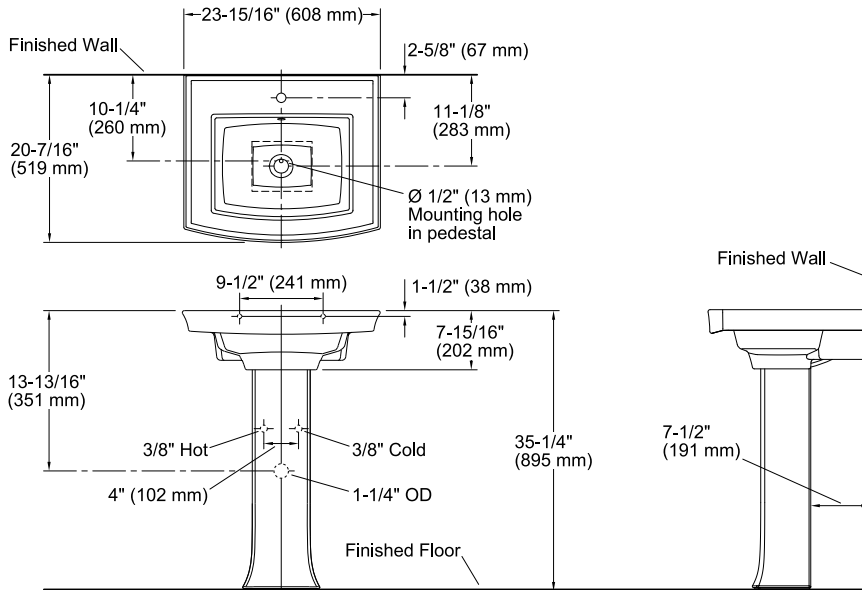

Features

- Single faucet hole.
- Classic rectangular basin.
- Overflow drain.
- Combination consists of the K-2358-1 basin and the K-2357 pedestal.
- Coordinates with other products in the Archer collection.

Material

- Vitreous china.

Installation

- Pedestal.

Recommended Products/Accessories

- K-7605-P Angle Supply with Stop (pair)
- K-8998 P-Trap
- K-23726 Drain treatment
- K-23725 Cast iron cleaner

Included Components

Product consists of:

- K-2358-1 Pedestal Bathroom Sink Basin
- K-2357 Bathroom Sink Pedestal

Additional Components:

- Pedestal accessory pack
- rubber pads

Codes/Standards

ASME A112.19.2/CSA B45.1

KOHLER® One-Year Limited Warranty

Technical Information

All product dimensions are nominal.

Bowl configuration:	Single
Installation:	Pedestal
Bowl area (Only):	Length: 16-1/4" (413 mm) Width: 11-15/16" (303 mm) Water depth: 4" (102 mm)
Number of deck holes:	1
Faucet hole(s):	1-3/8" (35 mm)
Drain hole:	1-3/4" (44 mm)