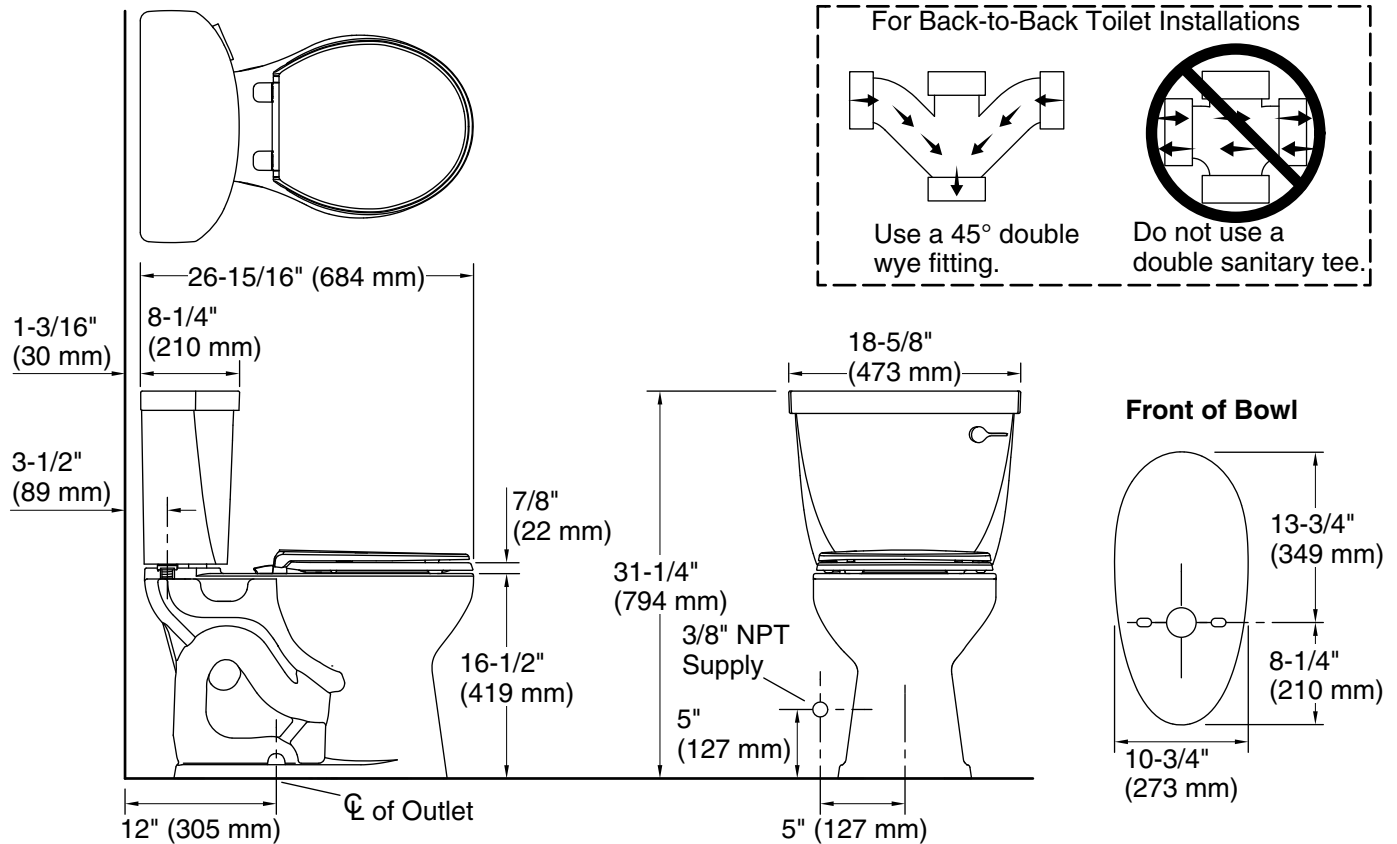

Cimarron® Comfort Height®

two-piece round-front 1.28 gpf chair height toilet
K-31641-RA

Features

- Two-piece design.
- Round-front bowl offers an ideal solution for smaller bathrooms and powder rooms.
- Comfort Height® feature offers chair-height seating that makes sitting down and standing up easier for most adults.
- 1.28 gpf (4.8 lpf).
- Right-hand Polished Chrome trip lever.
- 2-1/8" (54 mm) fully glazed trapway.
- Revolution 360® flushing technology generates a forceful swirling motion to keep the bowl clean longer.
- Sanitary guard where bowl and tank meet for ease of cleaning.
- CleanCoat® surface treatment inhibits the growth of water scale and mineral stains for improved ease of cleaning.

Installation

- Standard 12" (305 mm) rough-in.
- Seat and supply line sold separately.

Recommended Products/Accessories

- K-4639 Cachet® Quiet-Close™ Round-Front Toilet Seat
- K-76923 Puretide™ Quiet-Close™ Round-front manual bidet toilet seat
- K-25986-R Right-hand trip lever
- K-5420 Low-Profile Bolt Caps

Included Components

Additional Components:

- K-31589 Round-front chair-height toilet bowl
- K-31615-RA 1.28 gpf toilet tank with right-hand trip lever

ADA CSA B651 OBC

Codes/Standards

ASME A112.19.2/CSA B45.1
DOE - Energy Policy Act 1992
EPA WaterSense®
California Energy Commission (CEC)
ADA
ICC/ANSI A117.1
CSA B651
OBC

Technical Information

All product dimensions are nominal.

Toilet type:	Floor-mount
Waste Outlet:	Floor
Bowl shape:	Round-front
Flush type:	AquaPiston®, Revolution 360®
Trap passageway:	2-1/8" (54 mm)
Water Consumption	
Full:	1.28 gpf (4.8 lpf)
Water surface size:	8-5/8" x 7-13/16" (218 mm x 198 mm)
Rim to water surface:	6-5/8" (168 mm)
Rough-in:	12" (305 mm)