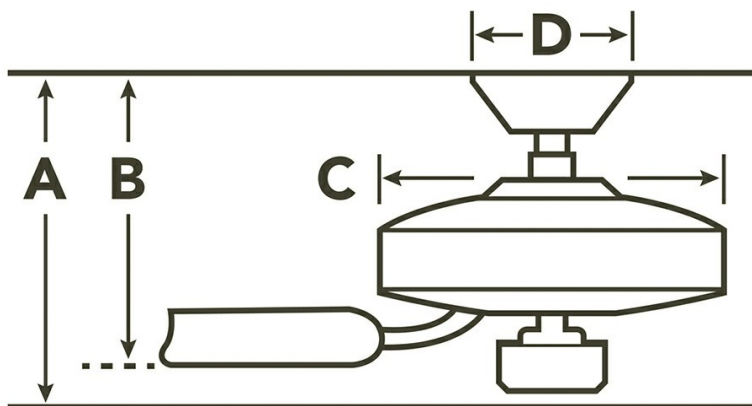

Airflow, Power and Efficiency

Speed	RPM	CFM	CFM/ Watt	Amps	Watts
High	178	6201	88	.6	71
Med	109	3848	133	.46	29
Low	60	2322	184	.33	13

Specifications

Number of Blades	5
Blades Included	Yes
Blade Pitch	14 Degrees
Blade Sweep	52"
Blades Reversible	No
Blade Material	ABS
Optional Blades Available	No
Downrod 1	1.00 OD X 4.00
Primary Control System	3 Speed Cooltouch Ltd Function
Remote Included	No
Wall Control Included	No
Low Ceiling Adaptable	Yes, With Optional Flush Mount
Lead Wire Length	78.00"
Motor Size	172MM X 17MM
Motor Type	AC

Downlight

Optional Light Kit Available	No
------------------------------	----

Safety Listings & Certifications

Safety Rated	Wet
Energy Star	Yes
Warranty	www.kichler.com/warranty

Installation

Dimensions

Downrod	A	B	C	D
1.00 OD X 4.00	14.50	12.75	13.75	6.70