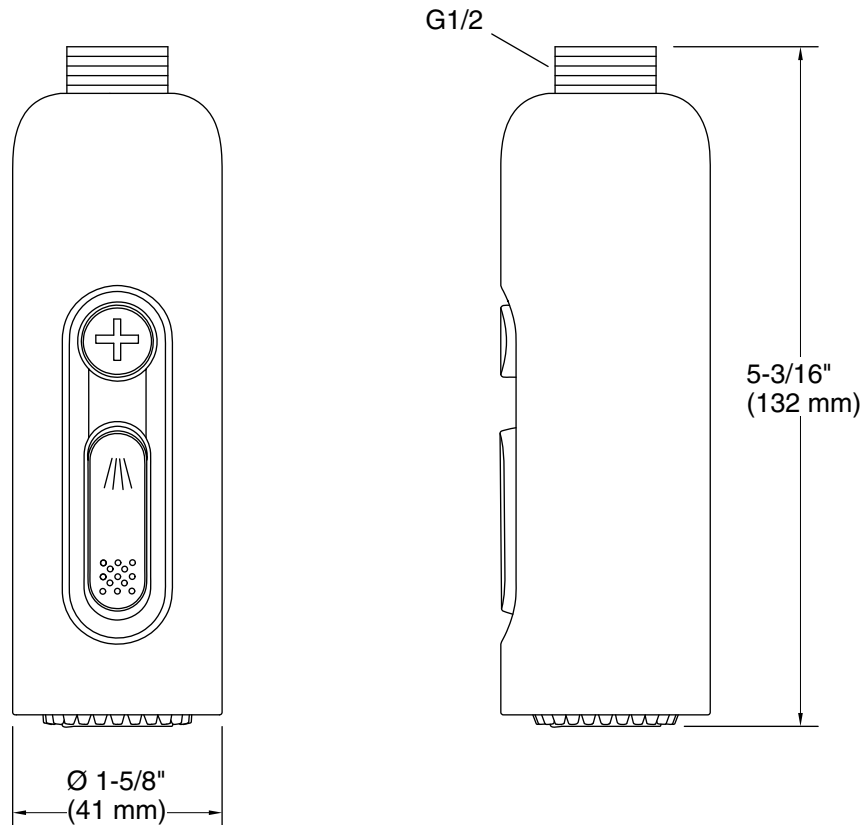

Features

- Multifunction handshower offers two spray options.
- Sweep® spray provides a wide massage stream of fine droplets with moderate pressure.
- Cloud spray experience restores with a thick cloud of silky, super-fine water droplets.
- MasterClean™ sprayface features an easy-to-clean surface that withstands mineral buildup.
- Optimized sprayface for maximum performance.
- 2.5 gpm (9.5 lpm) maximum flow rate at 45 psi (3.1 bar).

Material

- Premium material construction for durability and reliability.
- KOHLER finishes resist corrosion and tarnishing.

Installation

- G 1/2 inlet connection.
- Requires shower hose (sold separately).
- Requires wand handshower holder or ceiling-mount dual shower arm (sold separately).
- Not recommended for use with a standard handshower holder.

Recommended Products/Accessories

- K-23723 Faucet cleaner
- K-26305 Ceiling-mount single-function dual rainhead arm

Codes/Standards

ASME A112.18.1/CSA B125.1
DOE - Energy Policy Act 1992

KOHLER® Faucet Lifetime Limited Warranty

See website for detailed warranty information.

Technical Information

All product dimensions are nominal.

Handshower:

Rated maximum flow: 2.5 gal/min (9.5 l/min)
Pressure: 45 psi (3.1 bar)