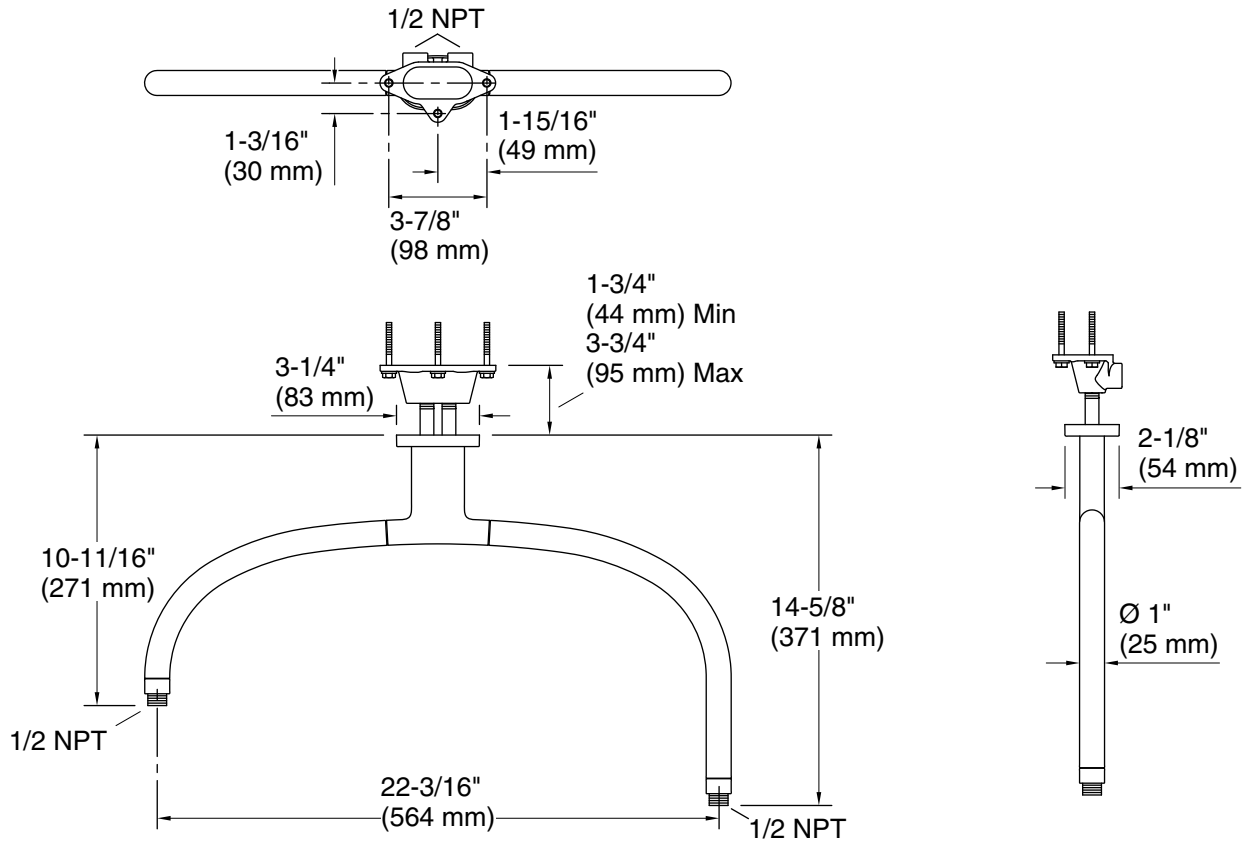

Technical Information

All product dimensions are nominal.