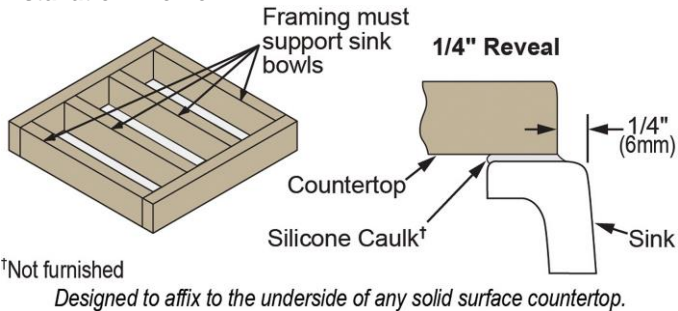

Installation Profile: