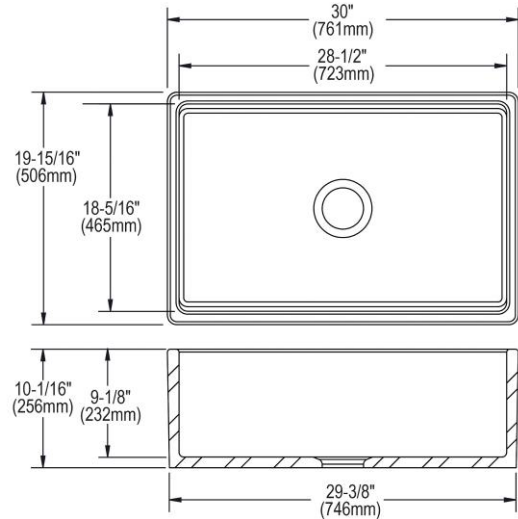

AMERICAN PRIDE. A LIFETIME TRADITION.
Like your family, the Elkay family has values and traditions that endure. For almost a century, Elkay has been a family-owned and operated company, providing thousands of jobs that support our families and communities.

Product Compliance: ASME A112.19.2/CSA B45.1

Sinks are listed by IAPMO® as meeting the applicable requirements of the Uniform Plumbing Code®, International Plumbing Code®, and National Plumbing Code of Canada.

[Clean and Care Manual (PDF)](#)
[Installation Instructions (PDF)](#)
[Warranty (PDF)](#)