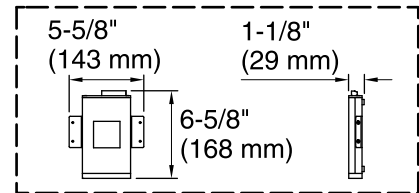

User Interface

Amplifier