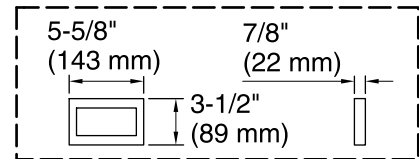

No change in measurement if connected with drain illustrated. (K-7272)

User Interface