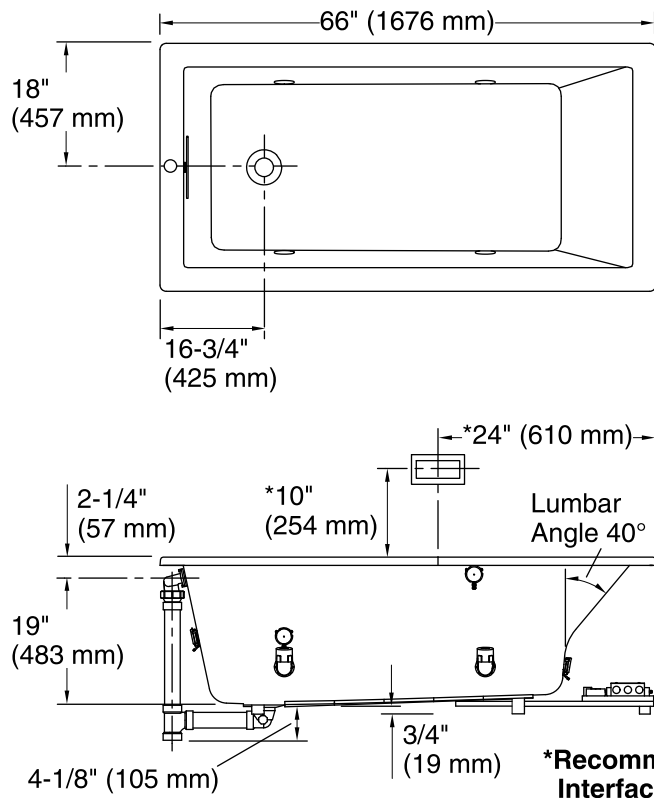

No change in measurement if connected with drain illustrated. (K-7272)

Required Electrical Service

One circuit required, protected with Class A Ground-Fault Circuit-Interrupter (GFCI) or Residual Current Device (RCD).

Amplifier, Heated Surface: 120 V, 15 A, 50/60 Hz

Technical Information

All product dimensions are nominal.

Installation:	Drop-in, Under-mount
Drain location:	End
Basin area, bottom:	44-1/2" x 26-1/2" (1130 mm x 673 mm)
Basin area, top:	60-1/4" x 30-1/4" (1530 mm x 768 mm)
Weight:	90 lbs (40.8 kg)
Minimum floor load:	60 lbs/ft² (292.9 kg/m²)
Water depth:	17-3/4" (451 mm)
Water capacity:	102 gal (386.1 L)
Cutout:	Drop-in, 65" x 35" (1651 mm x 889 mm)
Electrical component rating:	Amplifier: 120 V, 1.1 A, 50/60 Hz Heated Surface: 120 V, 0.5 A, 50/60 Hz, 65 W
Amplifier channels:	2 at 15 W per channel 2 at 30 W per channel

Notes

Measure your actual product for rough-in details. Install this product according to the installation instructions.

The hot water supply should be 70% of the capacity of the bath or greater. Installations will vary.

Kit is required for under-mount installations (sold separately).

Control amplifier fits 16" (406 mm) center studs. 25' (7.6 m) cables are included.