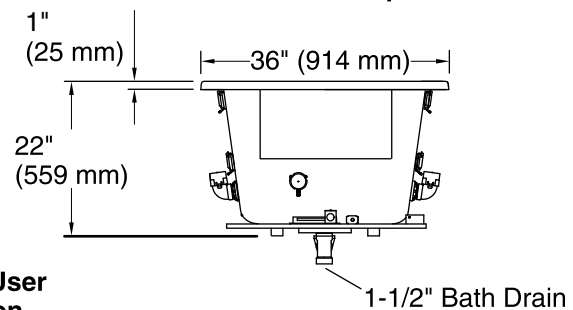

Amplifier

Required Electrical Service

One circuit required, protected with Class A Ground-Fault Circuit-Interrupter (GFCI) or Residual Current Device (RCD).

Amplifier, Heated Surface: 120 V, 15 A, 50/60 Hz

Technical Information

All product dimensions are nominal.

Installation:	Drop-in, Under-mount
Drain location:	End
Basin area, bottom:	44-1/2" x 26-1/2" (1130 mm x 673 mm)
Basin area, top:	60-1/4" x 30-1/4" (1530 mm x 768 mm)
Weight:	90 lbs (40.8 kg)
Minimum floor load:	60 lbs/ft² (292.9 kg/m²)
Water depth:	17-3/4" (451 mm)
Water capacity:	102 gal (386.1 L)
Cutout:	Drop-in, 65" x 35" (1651 mm x 889 mm)
Electrical component rating:	Amplifier: 120 V, 1.1 A, 50/60 Hz Heated Surface: 120 V, 0.5 A, 50/60 Hz, 65 W
Amplifier channels:	2 at 15 W per channel 2 at 30 W per channel

Notes

Measure your actual product for rough-in details. Install this product according to the installation instructions.

The hot water supply should be 70% of the capacity of the bath or greater. Installations will vary.

Kit is required for under-mount installations (sold separately).

Control amplifier fits 16" (406 mm) center studs. 25' (7.6 m) cables are included.