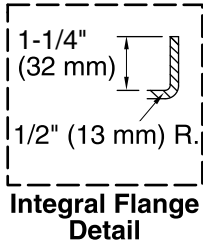

No change in measurements if connected with drain illustrated. (K-7272)

Required Electrical Service

One dedicated circuit required, protected with Class A Ground-Fault Circuit-Interrupter (GFCI) or Residual Current Device (RCD).

Pump: 120 V, 15 A, 60 Hz

Technical Information

All product dimensions are nominal.

Installation: 3-Wall Alcove
Drain location: Right
Basin area, bottom: 45-1/8" x 19-11/16" (1146 mm x 500 mm)
Basin area, top: 52-1/8" x 22-1/16" (1324 mm x 560 mm)
Weight: 113 lbs (51.3 kg)
Minimum floor load: 49 lbs/ft² (239.2 kg/m²)
Water depth: 15-1/8" (384 mm)
Water capacity: 57 gal (215.8 L)
Electrical component rating: Pump: 120 V, 7 A, 60 Hz
Pump speed: Single
Minimum flat for door: 2" (51 mm)

Notes

Measure your actual product for rough-in details. Install this product according to the installation instructions.
The hot water supply should be 70% of the capacity of the bath or greater. Installations will vary.
ADA compliant when installed to the specific requirements of these regulations.