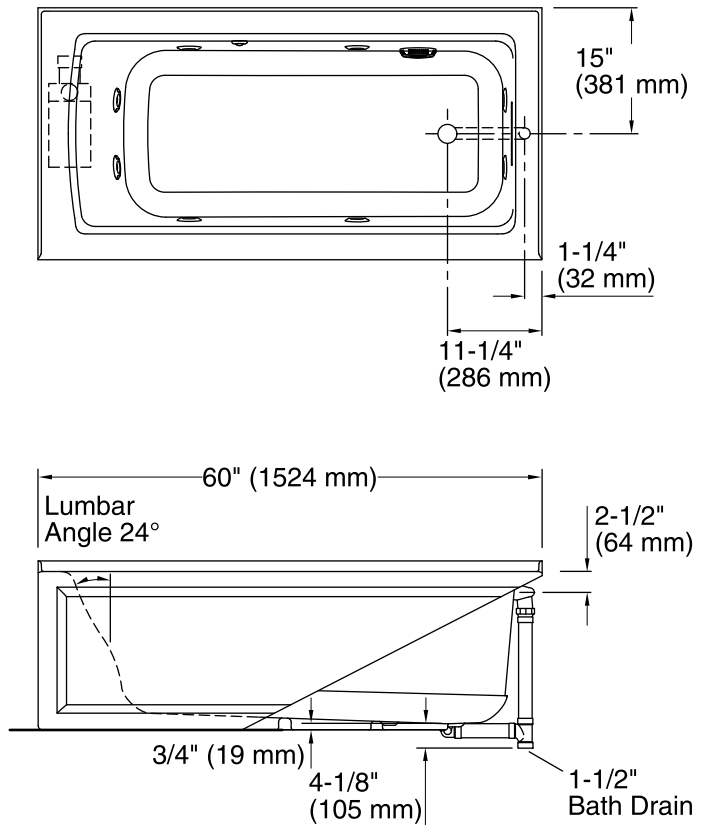

No change in measurements if connected with drain illustrated. (K-7272)

Required Electrical Service

One dedicated circuit required, protected with Class A Ground-Fault Circuit-Interrupter (GFCI) or Residual Current Device (RCD).

Pump: 120 V, 15 A, 60 Hz

Technical Information

All product dimensions are nominal.

Installation: 3-Wall Alcove
Drain location: Right
Basin area, bottom: 45-1/8" x 19-11/16" (1146 mm x 500 mm)
Basin area, top: 52-1/8" x 22-1/16" (1324 mm x 560 mm)
Weight: 113 lbs (51.3 kg)
Minimum floor load: 49 lbs/ft² (239.2 kg/m²)
Water depth: 15-1/8" (384 mm)
Water capacity: 57 gal (215.8 L)
Electrical component rating: Pump: 120 V, 7 A, 60 Hz
Pump speed: Single
Minimum flat for door: 2" (51 mm)

Notes

Measure your actual product for rough-in details. Install this product according to the installation instructions.
The hot water supply should be 70% of the capacity of the bath or greater. Installations will vary.
ADA compliant when installed to the specific requirements of these regulations.