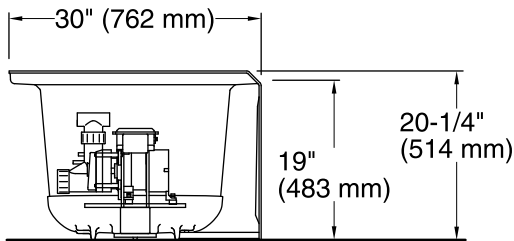

No change in measurements if connected with drain illustrated. (K-7272)

Required Electrical Service

One dedicated circuit required, protected with Class A Ground-Fault Circuit-Interrupter (GFCI) or Residual Current Device (RCD).

Pump: 120 V, 15 A, 60 Hz

Technical Information

All product dimensions are nominal.

Installation: 3-Wall Alcove
Drain location: Right
Basin area, bottom: 45-1/8" x 19-11/16" (1146 mm x 500 mm)
Basin area, top: 52-1/8" x 22-1/16" (1324 mm x 560 mm)
Weight: 113 lbs (51.3 kg)
Minimum floor load: 49 lbs/ft² (239.2 kg/m²)
Water depth: 15-1/8" (384 mm)
Water capacity: 57 gal (215.8 L)
Electrical component rating: Pump: 120 V, 7 A, 60 Hz
Pump speed: Single
Minimum flat for door: 2" (51 mm)

Notes

Measure your actual product for rough-in details. Install this product according to the installation instructions.
The hot water supply should be 70% of the capacity of the bath or greater. Installations will vary.
ADA compliant when installed to the specific requirements of these regulations.