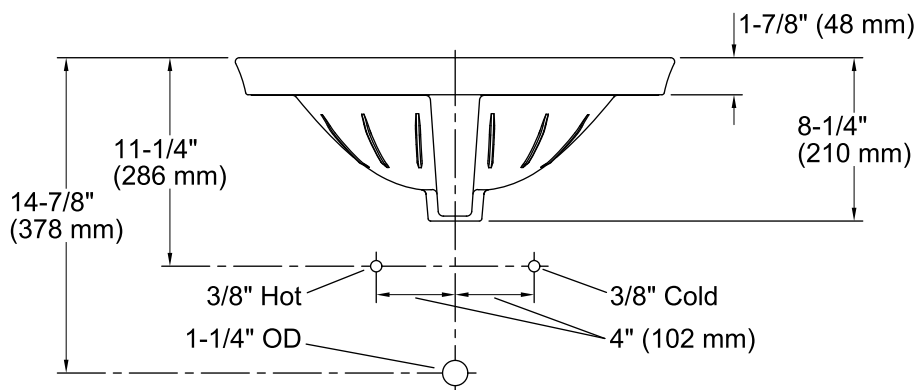

Features

- 4-inch center faucet holes.
- Oval basin.
- Overflow drain.
- Coordinates with other products in the Serif collection.

Material

- Vitreous china.

Installation

- Drop-in

Recommended Accessories

K-8998 P-Trap

Color tiles intended for reference only.

Color	Code	Description
	0	White
	96	Biscuit
	47	Almond
	NY	Dune
	95	Ice™ Grey
	G9	Sandbar
	7	Black Black™

Technical Information

All product dimensions are nominal.

Bowl configuration:	Single
Installation:	Drop-in
Bowl area (Only):	Length: 16-7/8" (429 mm) Width: 10-1/8" (257 mm) Water depth: 4-7/8" (124 mm)
Number of deck holes:	3
Faucet hole(s):	1-1/4" (32 mm)
Drain hole:	1-3/4" (44 mm)
Template:	1014189-7, required, included