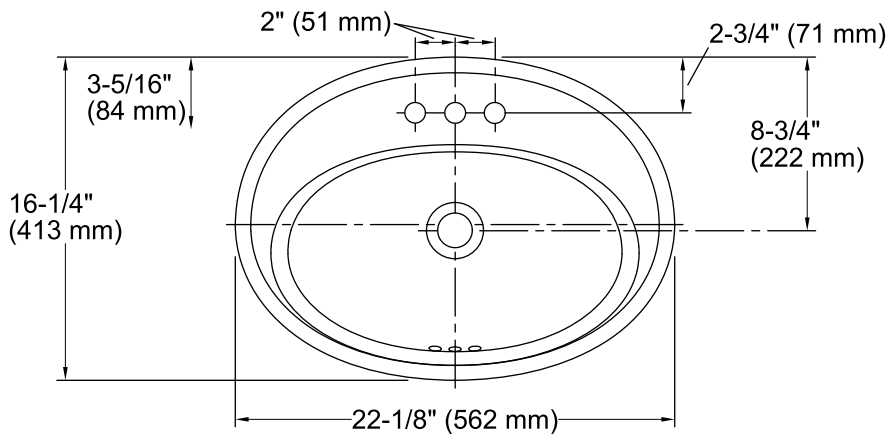

Technical Information

All product dimensions are nominal.

Bowl configuration:	Single
Installation:	Drop-in
Bowl area (Only):	Length: 16-7/8" (429 mm) Width: 10-1/8" (257 mm) Water depth: 4-7/8" (124 mm)
Number of deck holes:	3
Faucet hole(s):	1-1/4" (32 mm)
Drain hole:	1-3/4" (44 mm)
Template:	1014189-7, required, included

Notes

Install this product according to the installation instructions.

NOTICE: Countertop manufacturer or cutter must use the cut-out template provided with the product, or a current one provided by Kohler Co. (call 1-800-4-KOHLER). Kohler Co. is not responsible for cutout errors when the incorrect cut-out template is used.

ADA compliant when installed to the specific requirements of these regulations.