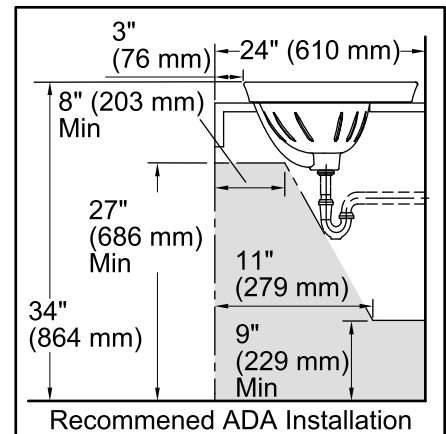

Technical Information

All product dimensions are nominal.

Bowl configuration:	Single
Installation:	Drop-in
Bowl area (Only):	Length: 16-7/8" (429 mm) Width: 10-1/8" (257 mm) Water depth: 4-7/8" (124 mm)
Number of deck holes:	3
Faucet hole(s):	1-1/4" (32 mm)
Drain hole:	1-3/4" (44 mm)
Template:	1014189-7, required, included

Notes

Install this product according to the installation instructions.

NOTICE: Countertop manufacturer or cutter must use the cut-out template provided with the product, or a current one provided by Kohler Co. (call 1-800-4-KOHLER). Kohler Co. is not responsible for cutout errors when the incorrect cut-out template is used.

ADA compliant when installed to the specific requirements of these regulations.