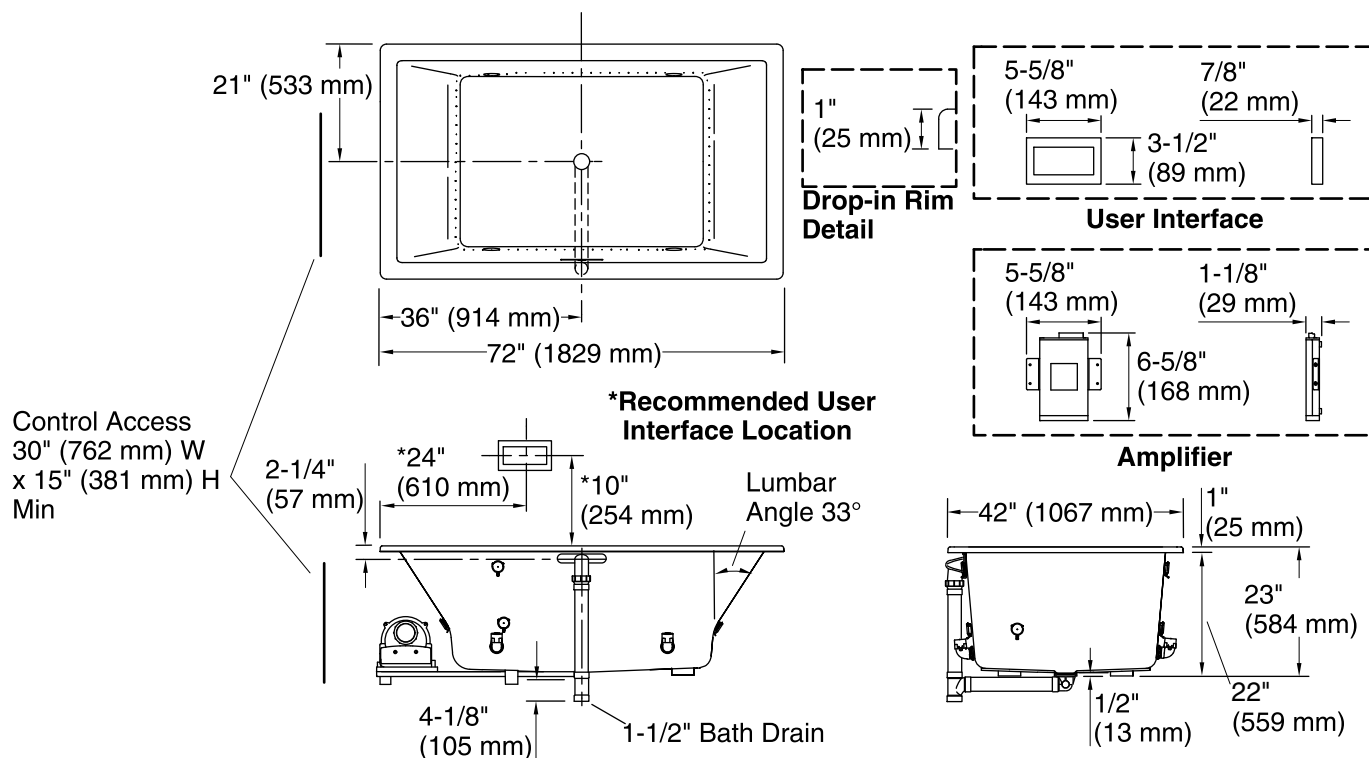

Underscore® Rectangle 6' VibrAcoustic® BubbleMassage™ Bath K-1174-GVBCW

No change in measurements if connected with required drain illustrated. (K-7272)

Required Electrical Service

One dedicated circuit required, protected with Class A Ground-Fault Circuit-Interrupter (GFCI) or Residual Current Device (RCD).

Blower, Heated Surface, Amplifier: 120 V, 15 A, 60 Hz

Technical Information

All product dimensions are nominal.

Installation:	Drop-in, Under-mount
Drain location:	Center
Basin area, bottom:	45-3/4" x 32" (1162 mm x 813 mm)
Basin area, top:	66" x 36" (1676 mm x 914 mm)
Weight:	120 lbs (54.4 kg)
Minimum floor load:	60.7 lbs/ft ² (296.4 kg/m ²)
Water depth:	19" (483 mm)
Water capacity:	139 gal (526.2 L)
Cutout:	Drop-in, 70-1/2" x 40-1/2" (1791 mm x 1029 mm)
Electrical component rating:	Blower: 120 V, 1.2 A, 60 Hz Heated Surface: 120 V, 0.5 A, 60 Hz, 65

Notes

Measure your actual product for rough-in details. Install this product according to the installation instructions.

The hot water supply should be 70% of the capacity of the bath or greater. Installations will vary.

Provide one grounded electrical outlet within 24" (610 mm) of each component.

Control amplifier fits 16" (406 mm) center studs. 25' (7.6 m) cables are included.

One electrical service may be used for the entire bath and related electrical components.