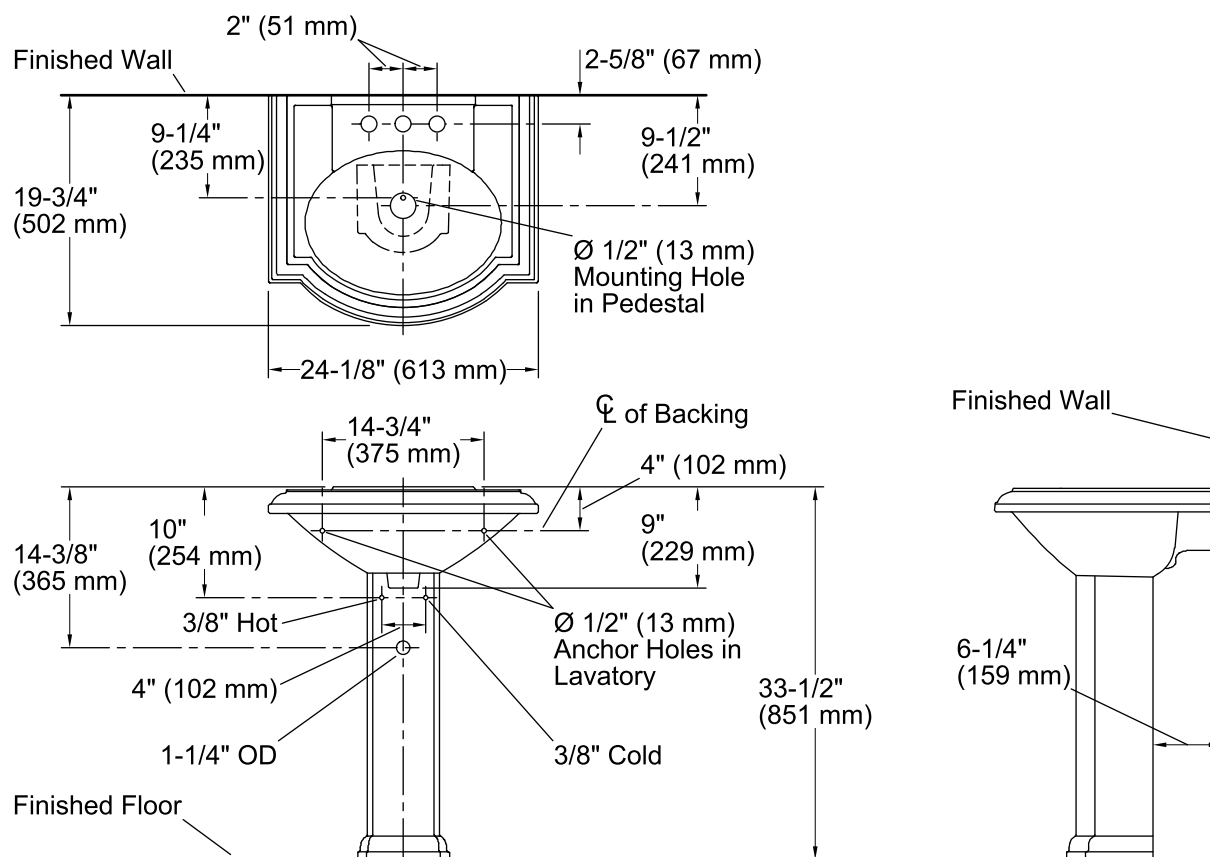

Devonshire® Pedestal Bathroom Sink K-2286-4

Features

- 4-inch center faucet holes.
- Oval basin.
- Overflow drain.
- Combination consists of the K-2287-4 basin and the K-2288 pedestal.
- Coordinates with other products in the Devonshire collection.

THE BOLD LOOK
OF **KOHLER**®

Technical Information

All product dimensions are nominal.

Bowl configuration: Single

Installation: Pedestal

Bowl area: Length: 17" (432 mm)
Width: 12" (305 mm)
Water depth: 4-7/8" (124 mm)

Number of deck holes: 3

Faucet hole(s): 1-1/4" (32 mm)

Drain hole: 1-3/4" (44 mm)

Notes

Install this product according to the installation instructions.