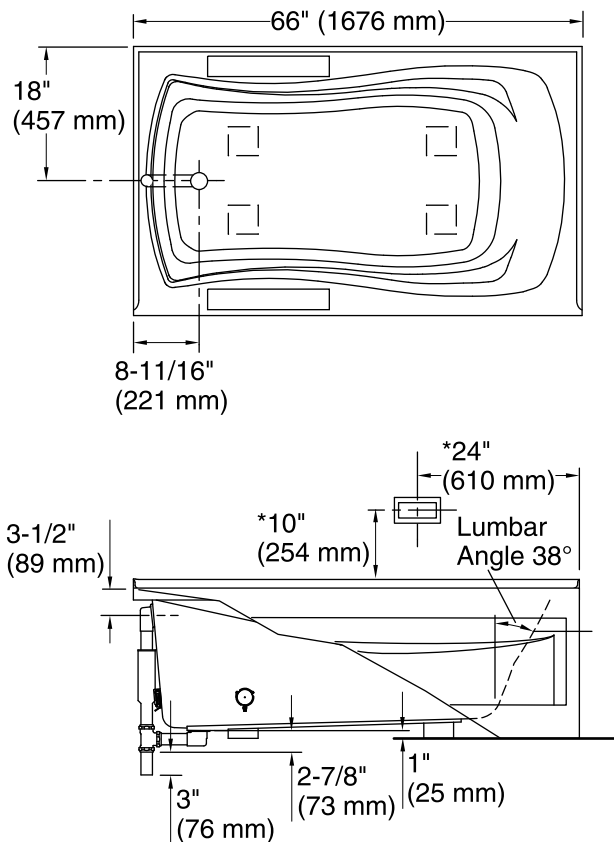

No change in measurements if connected with drain illustrated. (K-7161-AF)
Recommended Faucet Location

*Recommended User Interface Location

Required Electrical Service

One circuit required, protected with Class A Ground-Fault Circuit-Interrupter (GFCI) or Residual Current Device (RCD).

Amplifier: 120 V, 15 A, 50/60 Hz

Technical Information

All product dimensions are nominal.

Installation: 3-Wall Alcove

Drain location: Left

Basin area, bottom: 48" x 24" (1219 mm x 610 mm)

Basin area, top: 59" x 30" (1499 mm x 762 mm)

Weight: 76 lbs (34.5 kg)

Minimum floor load: 40 lbs/ft² (195.3 kg/m²)

Water depth: 14" (356 mm)

Water capacity: 67 gal (253.6 L)

Electrical component rating: Amplifier: 120 V, 1.1 A, 50/60 Hz

Amplifier channels: 2 at 15 W per channel
2 at 30 W per channel

Minimum flat for door: 1-15/16" (49 mm)

Bluetooth® range: 33 ft (0.8 m)

Bluetooth® version: 3.0

Notes

Measure your actual product for rough-in details. Install this product according to the installation instructions.

The hot water supply should be 70% of the capacity of the bath or greater. Installations will vary.

Control amplifier fits 16" (406 mm) center studs. 25' (7.6 m) cables are included.

If installing a rim-mount faucet, make sure there is no interference above or below the deck before drilling any holes.