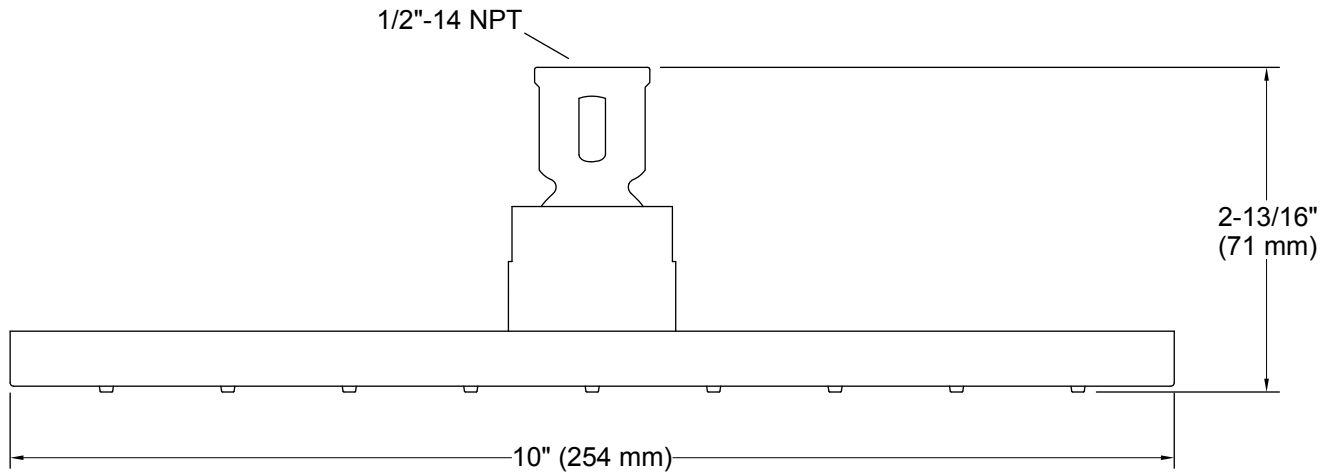

Technical Information

All product dimensions are nominal.

Showerhead/Body Spray:

Rated maximum flow: 1.75 gal/min (6.6 l/min)

Pressure: 80 psi (5.5 bar)

Notes

For use with automatic compensating valves rated at 1.4 gal/min (5.3 l/min) or less.

Install this product according to the installation instructions.