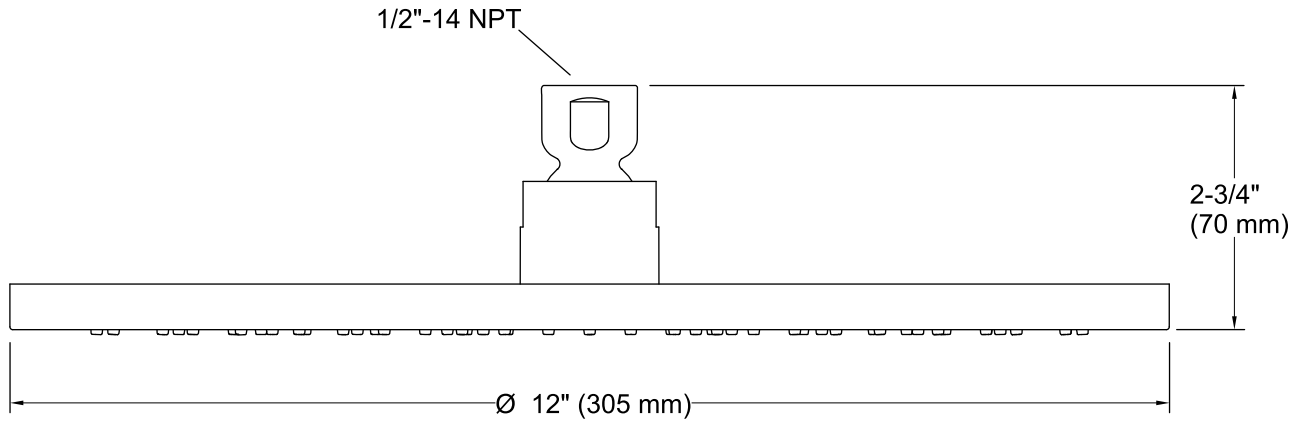

**Technical Information**

All product dimensions are nominal.

**Showerhead/Body Spray:**

Rated maximum flow: 2.5 gal/min (9.5 l/min)

**Notes**

Install this product according to the installation guide.