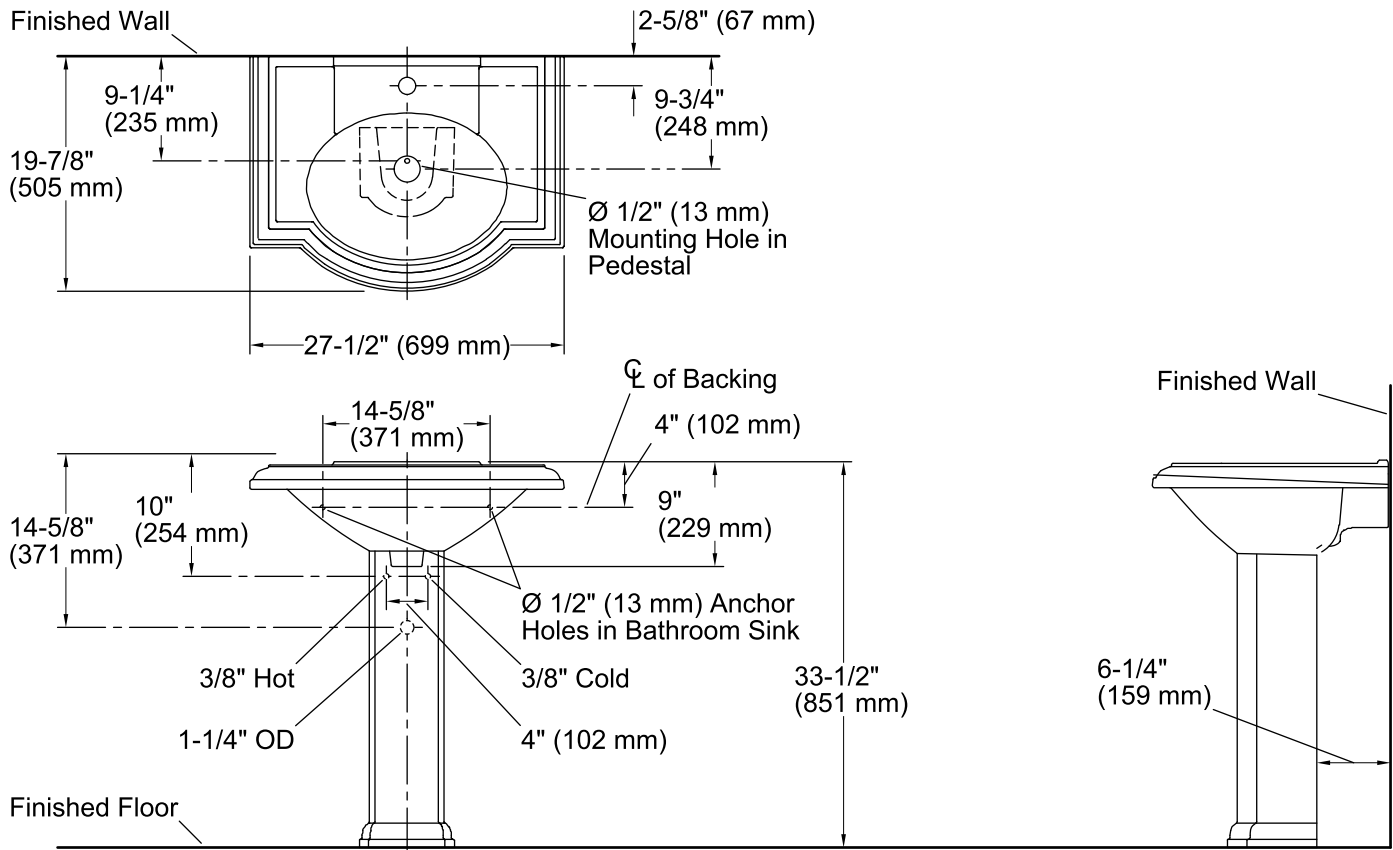

### Technical Information

All product dimensions are nominal.

Bowl configuration:	Single
Installation:	Pedestal
Bowl area (Only):	Length: 17" (432 mm) Width: 12" (305 mm) Water depth: 4-7/8" (124 mm)
Number of deck holes:	1
Faucet hole(s):	1-3/8" (35 mm)
Drain hole:	1-3/4" (44 mm)