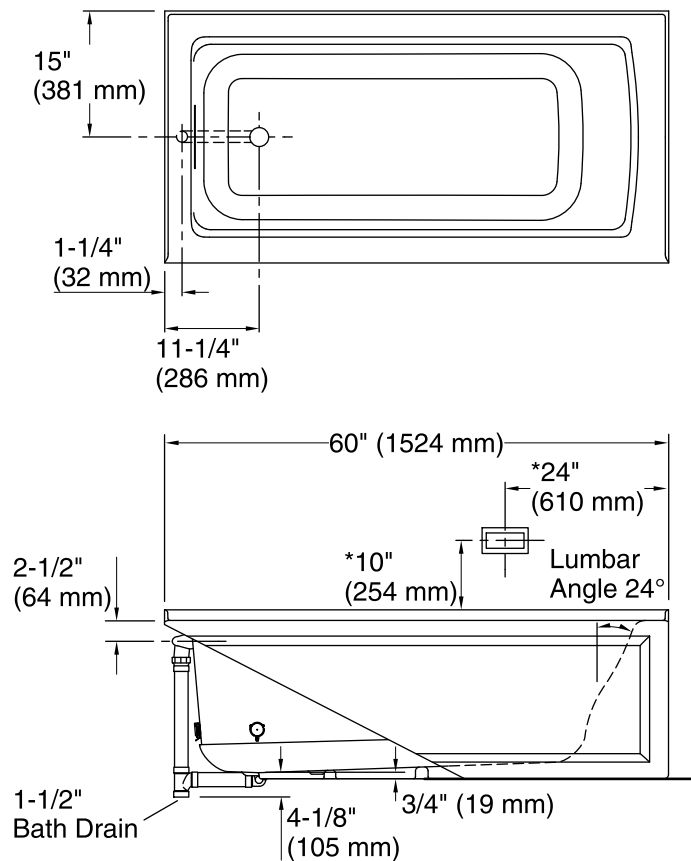

No change in measurements if connected with drain illustrated. (K-7272)

Required Electrical Service

One circuit required, protected with Class A Ground-Fault Circuit-Interrupter (GFCI) or Residual Current Device (RCD).

Amplifier: 120 V, 15 A, 50/60 Hz

Technical Information

All product dimensions are nominal.

Installation:	3-Wall Alcove
Drain location:	Left
Basin area, bottom:	45-1/8" x 19-11/16" (1146 mm x 500 mm)
Basin area, top:	52-1/8" x 22-1/16" (1324 mm x 560 mm)
Weight:	76 lbs (34.5 kg)
Minimum floor load:	47 lbs/ft² (229.5 kg/m²)
Water depth:	15-1/8" (384 mm)
Water capacity:	57 gal (215.8 L)
Electrical component rating:	Amplifier: 120 V, 1.1 A, 50/60 Hz
Amplifier channels:	2 at 15 W per channel 2 at 30 W per channel
Minimum flat for door:	2" (51 mm)
Bluetooth® range:	33 ft (0.8 m)
Bluetooth® version:	3.0

Notes

Measure your actual product for rough-in details. Install this product according to the installation instructions.

The hot water supply should be 70% of the capacity of the bath or greater. Installations will vary.

Control amplifier fits 16" (406 mm) center studs. 25' (7.6 m) cables are included.

ADA compliant when installed to the specific requirements of these regulations.