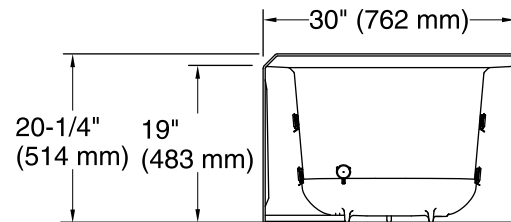

No change in measurements if connected with drain illustrated. (K-7272)