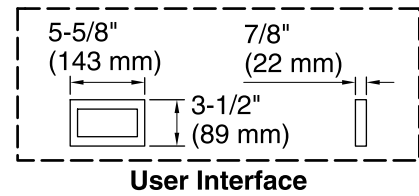

No change in measurements if connected with drain illustrated. (K-7272)