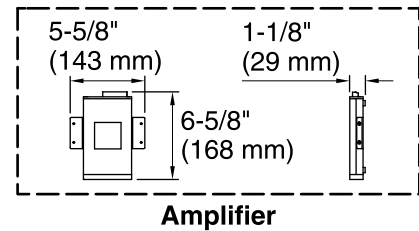

No change in measurements if connected with drain illustrated. (K-7272)