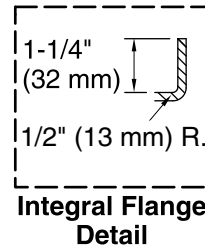

No change in measurements if connected with drain illustrated. (K-7272)