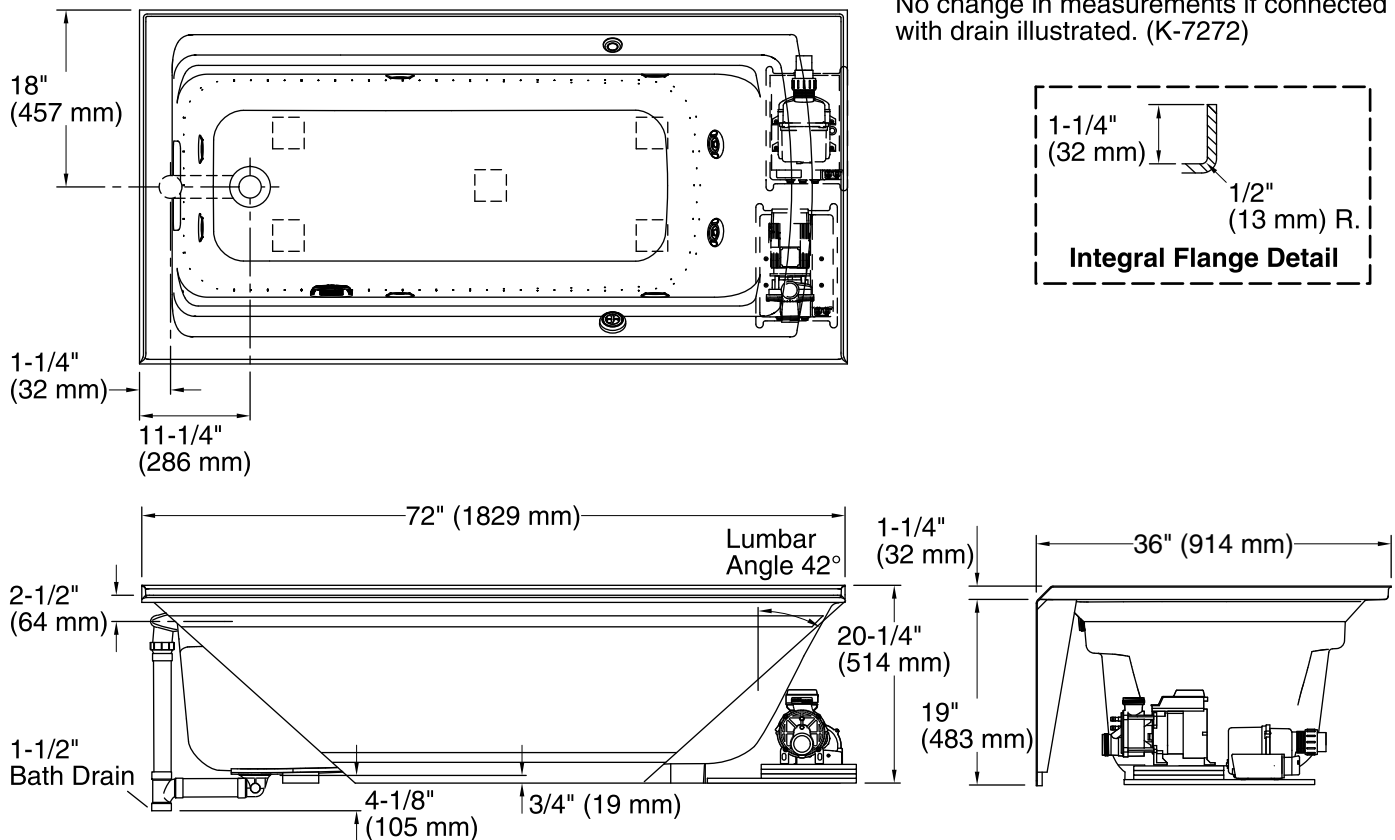

6' BubbleMassage™ Whirlpool Bath K-1124-XHGLA

No change in measurements if connected with drain illustrated. (K-7272)

Required Electrical Service

Three dedicated circuits required, protected with Class A Ground-Fault Circuit-Interrupter (GFCI) or Residual Current Device (RCD).

Pump:	120 V, 15 A, 60 Hz
Blower:	120 V, 15 A, 60 Hz
Heater:	120 V, 15 A, 60 Hz

Technical Information

All product dimensions are nominal.

Installation:	3-Wall Alcove
Drain location:	Left
Basin area, bottom:	51-3/8" x 21" (1305 mm x 533 mm)
Basin area, top:	64-1/2" x 30-1/2" (1638 mm x 775 mm)
Weight:	150 lbs (68 kg)
Minimum floor load:	44.2 lbs/ft² (215.8 kg/m²)
Water depth:	15" (381 mm)
Water capacity:	72 gal (272.5 L)
Electrical component rating:	Pump: 120 V, 7 A, 60 Hz Blower: 120 V, 10 A, 60 Hz Heater: 120 V, 12.5 A, 60 Hz
Minimum flat for door:	1-9/16" (40 mm)

Notes

Measure your actual product for rough-in details. Install this product according to the installation instructions.

The hot water supply should be 70% of the capacity of the bath or greater. Installations will vary.

Remote blower installation kit is available for relocating the blower. Provide access for servicing the blower.

Do not relocate or alter the PVC tee or coiled flexible tubing connected to the blower. Follow the blower relocation instructions exactly.

ADA compliant when installed to the specific requirements of these regulations.