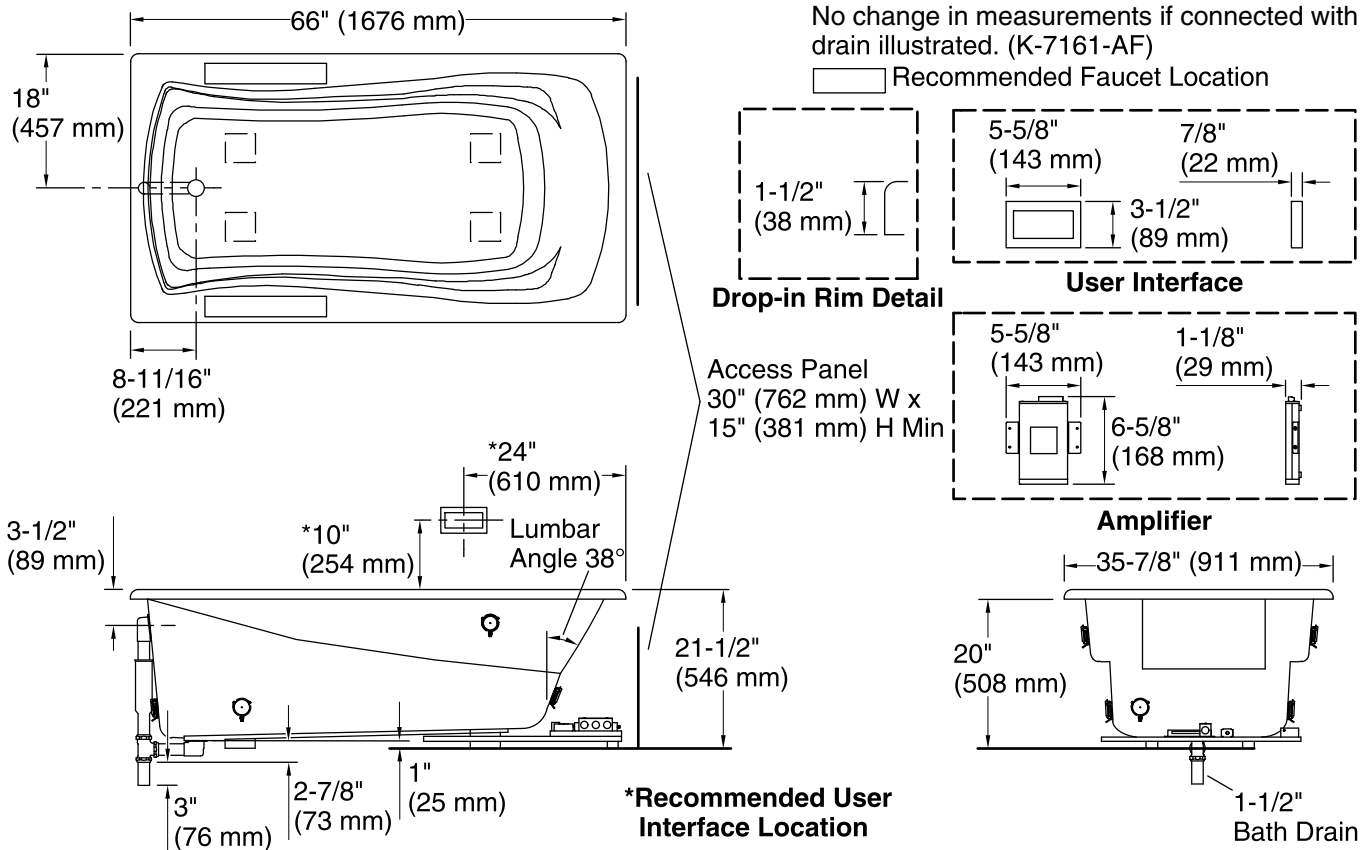

Required Electrical Service

One circuit required, protected with Class A Ground-Fault Circuit-Interrupter (GFCI) or Residual Current Device (RCD).

Amplifier, Heated Surface: 120 V, 15 A, 50/60 Hz

Technical Information

All product dimensions are nominal.

Installation:	Drop-in
Drain location:	End
Basin area, bottom:	48" x 24" (1219 mm x 610 mm)
Basin area, top:	59" x 30" (1499 mm x 762 mm)
Weight:	81 lbs (36.7 kg)
Minimum floor load:	41 lbs/ft² (200.2 kg/m²)
Water depth:	14" (356 mm)
Water capacity:	67 gal (253.6 L)
Cutout:	Drop-in, 64" x 34" (1626 mm x 864 mm)
Electrical component rating:	Amplifier: 120 V, 50/60 Hz Heated Surface: 120 V, 0.5 A, 50/60 Hz, 65 W
Minimum flat for door:	1-15/16" (49 mm)
Bluetooth® range:	33 ft (0.8 m)

Notes

Measure your actual product for rough-in details. Install this product according to the installation instructions.

The hot water supply should be 70% of the capacity of the bath or greater. Installations will vary.

Control amplifier fits 16" (406 mm) center studs. 25' (7.6 m) cables are included.

If installing a rim-mount faucet, make sure there is no interference above or below the deck before drilling any holes.