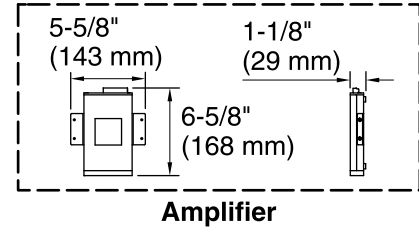

No change in measurements if connected with drain illustrated. (K-7166-AF)

☐ Recommended Faucet Location

Required Electrical Service

One circuit required, protected with Class A Ground-Fault Circuit-Interrupter (GFCI) or Residual Current Device (RCD).

Amplifier: 120 V, 15 A, 50/60 Hz

Technical Information

All product dimensions are nominal.

Installation: 3-Wall Alcove

Drain location: Right

Basin area, bottom: 50" x 24" (1270 mm x 610 mm)

Basin area, top: 65" x 27" (1651 mm x 686 mm)

Weight: 88 lbs (39.9 kg)

Minimum floor load: 40 lbs/ft² (195.3 kg/m²)

Water depth: 14" (356 mm)

Water capacity: 72 gal (272.5 L)

Electrical component rating: Amplifier: 120 V, 50/60 Hz

Minimum flat for door: 2-1/8" (54 mm)

Notes

Measure your actual product for rough-in details. Install this product according to the installation instructions.

The hot water supply should be 70% of the capacity of the bath or greater. Installations will vary.

Control amplifier fits 16" (406 mm) center studs. 25' (7.6 m) cables are included.

If installing a rim-mount faucet, make sure there is no interference above or below the deck before drilling any holes.