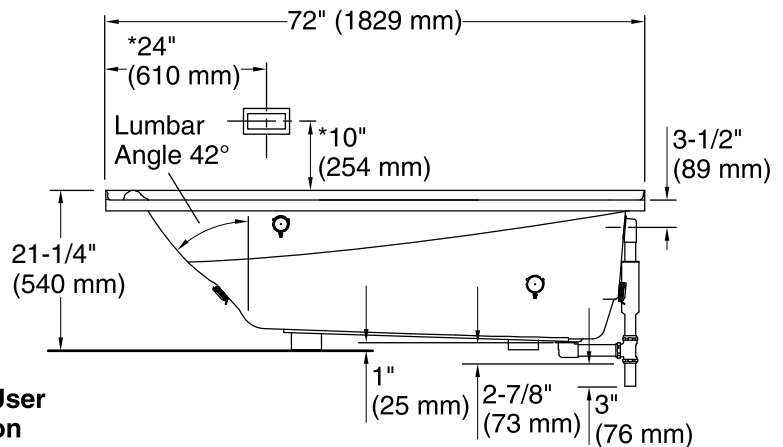

No change in measurements if connected with drain illustrated. (K-7166-AF)

☐ Recommended Faucet Location

Required Electrical Service

One circuit required, protected with Class A Ground-Fault Circuit-Interrupter (GFCI) or Residual Current Device (RCD).

Amplifier: 120 V, 15 A, 50/60 Hz

Technical Information

All product dimensions are nominal.

Installation: 3-Wall Alcove

Drain location: Right

Basin area, bottom: 50" x 24" (1270 mm x 610 mm)

Basin area, top: 65" x 27" (1651 mm x 686 mm)

Weight: 88 lbs (39.9 kg)

Minimum floor load: 40 lbs/ft² (195.3 kg/m²)

Water depth: 14" (356 mm)

Water capacity: 72 gal (272.5 L)

Electrical component rating: Amplifier: 120 V, 50/60 Hz

Minimum flat for door: 2-1/8" (54 mm)

Notes

Measure your actual product for rough-in details. Install this product according to the installation instructions.

The hot water supply should be 70% of the capacity of the bath or greater. Installations will vary.

Control amplifier fits 16" (406 mm) center studs. 25' (7.6 m) cables are included.

If installing a rim-mount faucet, make sure there is no interference above or below the deck before drilling any holes.