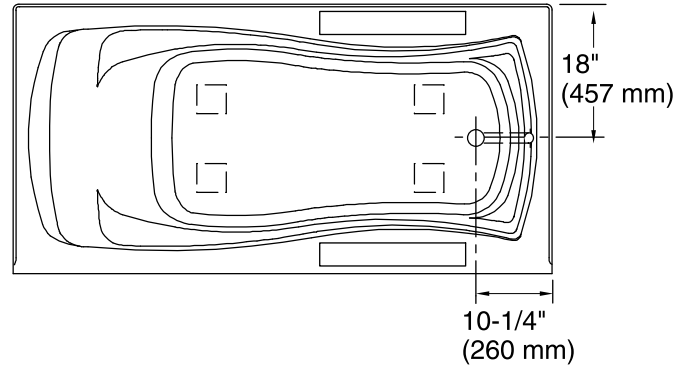

No change in measurements if connected with drain illustrated. (K-7166-AF)

☐ Recommended Faucet Location

Required Electrical Service

One circuit required, protected with Class A Ground-Fault Circuit-Interrupter (GFCI) or Residual Current Device (RCD).

Amplifier: 120 V, 15 A, 50/60 Hz

Technical Information

All product dimensions are nominal.

Installation: 3-Wall Alcove

Drain location: Right

Basin area, bottom: 50" x 24" (1270 mm x 610 mm)

Basin area, top: 65" x 27" (1651 mm x 686 mm)

Weight: 88 lbs (39.9 kg)

Minimum floor load: 40 lbs/ft² (195.3 kg/m²)

Water depth: 14" (356 mm)

Water capacity: 72 gal (272.5 L)

Electrical component rating: Amplifier: 120 V, 50/60 Hz

Minimum flat for door: 2-1/8" (54 mm)

Notes

Measure your actual product for rough-in details. Install this product according to the installation instructions.

The hot water supply should be 70% of the capacity of the bath or greater. Installations will vary.

Control amplifier fits 16" (406 mm) center studs. 25' (7.6 m) cables are included.

If installing a rim-mount faucet, make sure there is no interference above or below the deck before drilling any holes.