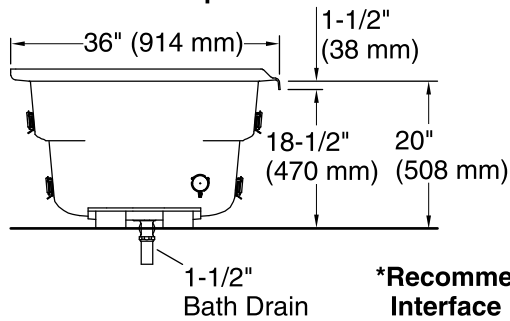

No change in measurements if connected with drain illustrated. (K-7166-AF)

☐ Recommended Faucet Location

Required Electrical Service

One circuit required, protected with Class A Ground-Fault Circuit-Interrupter (GFCI) or Residual Current Device (RCD).

Amplifier: 120 V, 15 A, 50/60 Hz

Technical Information

All product dimensions are nominal.

Installation: 3-Wall Alcove

Drain location: Right

Basin area, bottom: 50" x 24" (1270 mm x 610 mm)

Basin area, top: 65" x 27" (1651 mm x 686 mm)

Weight: 88 lbs (39.9 kg)

Minimum floor load: 40 lbs/ft² (195.3 kg/m²)

Water depth: 14" (356 mm)

Water capacity: 72 gal (272.5 L)

Electrical component rating: Amplifier: 120 V, 50/60 Hz

Minimum flat for door: 2-1/8" (54 mm)

Notes

Measure your actual product for rough-in details. Install this product according to the installation instructions.

The hot water supply should be 70% of the capacity of the bath or greater. Installations will vary.

Control amplifier fits 16" (406 mm) center studs. 25' (7.6 m) cables are included.

If installing a rim-mount faucet, make sure there is no interference above or below the deck before drilling any holes.