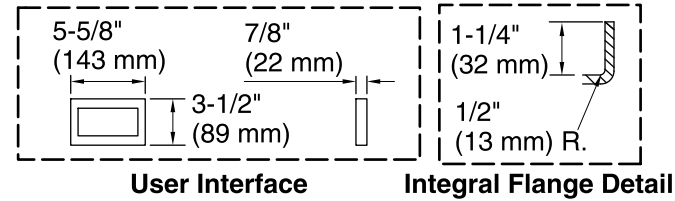

No change in measurements if connected with drain illustrated. (K-7166-AF)

☐ Recommended Faucet Location

Required Electrical Service

One circuit required, protected with Class A Ground-Fault Circuit-Interrupter (GFCI) or Residual Current Device (RCD).

Amplifier: 120 V, 15 A, 50/60 Hz

Technical Information

All product dimensions are nominal.

Installation: 3-Wall Alcove

Drain location: Right

Basin area, bottom: 50" x 24" (1270 mm x 610 mm)

Basin area, top: 65" x 27" (1651 mm x 686 mm)

Weight: 88 lbs (39.9 kg)

Minimum floor load: 40 lbs/ft² (195.3 kg/m²)

Water depth: 14" (356 mm)

Water capacity: 72 gal (272.5 L)

Electrical component rating: Amplifier: 120 V, 50/60 Hz

Minimum flat for door: 2-1/8" (54 mm)

Notes

Measure your actual product for rough-in details. Install this product according to the installation instructions.

The hot water supply should be 70% of the capacity of the bath or greater. Installations will vary.

Control amplifier fits 16" (406 mm) center studs. 25' (7.6 m) cables are included.

If installing a rim-mount faucet, make sure there is no interference above or below the deck before drilling any holes.