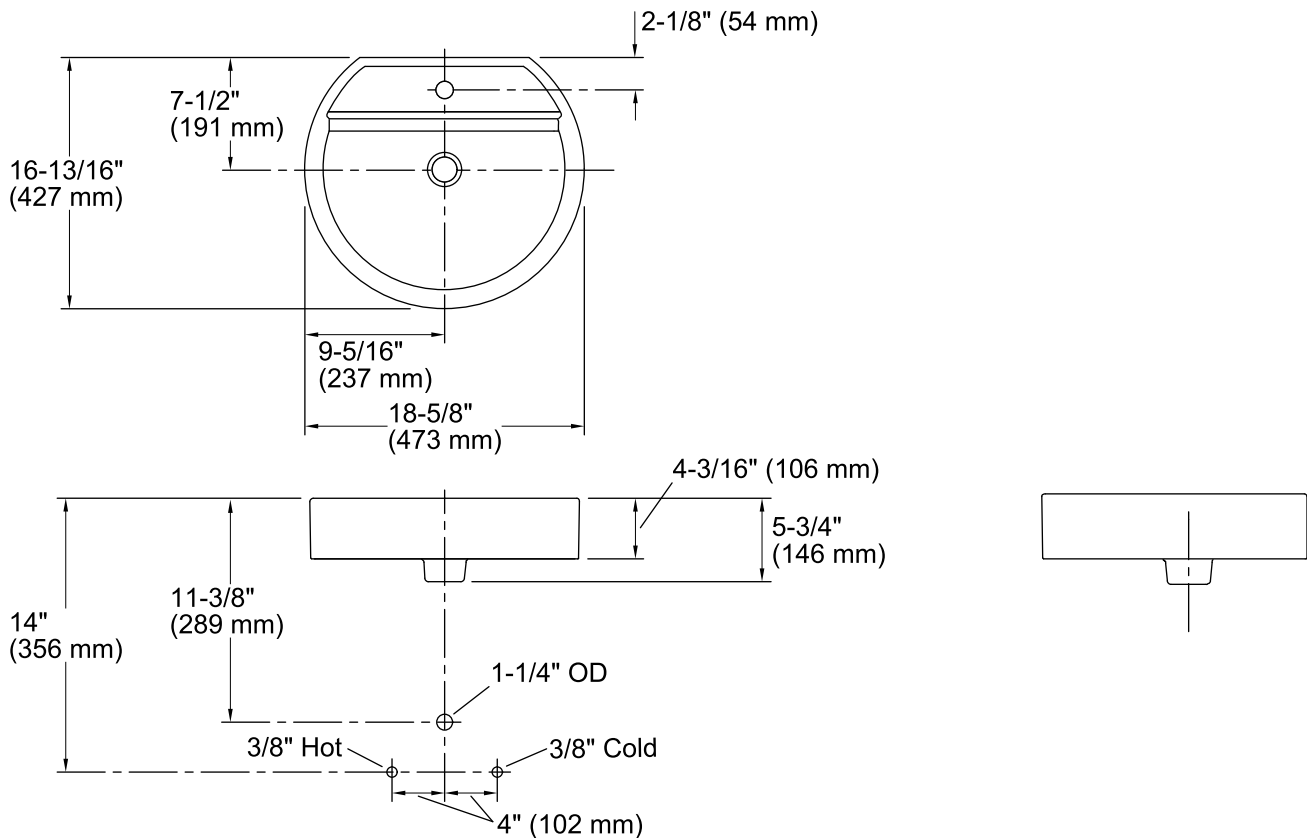

Chord® Wading Pool®

Bathroom Sink
K-2331-1

Features

- Single faucet hole.
- Unique shallow basin.

Material

- Vitreous china.

Installation

- Vessel

0 White

96 Biscuit

47 Almond

Technical Information

All product dimensions are nominal.

Bowl configuration:	Single
Installation:	Vessel
Bowl area (Only):	Length: 17-9/16" (446 mm) Width: 12-3/16" (310 mm) Water depth: 3-3/4" (95 mm)
Number of deck holes:	1
Faucet hole(s):	1-3/8" (35 mm)
Drain hole:	1-3/4" (44 mm)
Template:	1020953-7, required, included