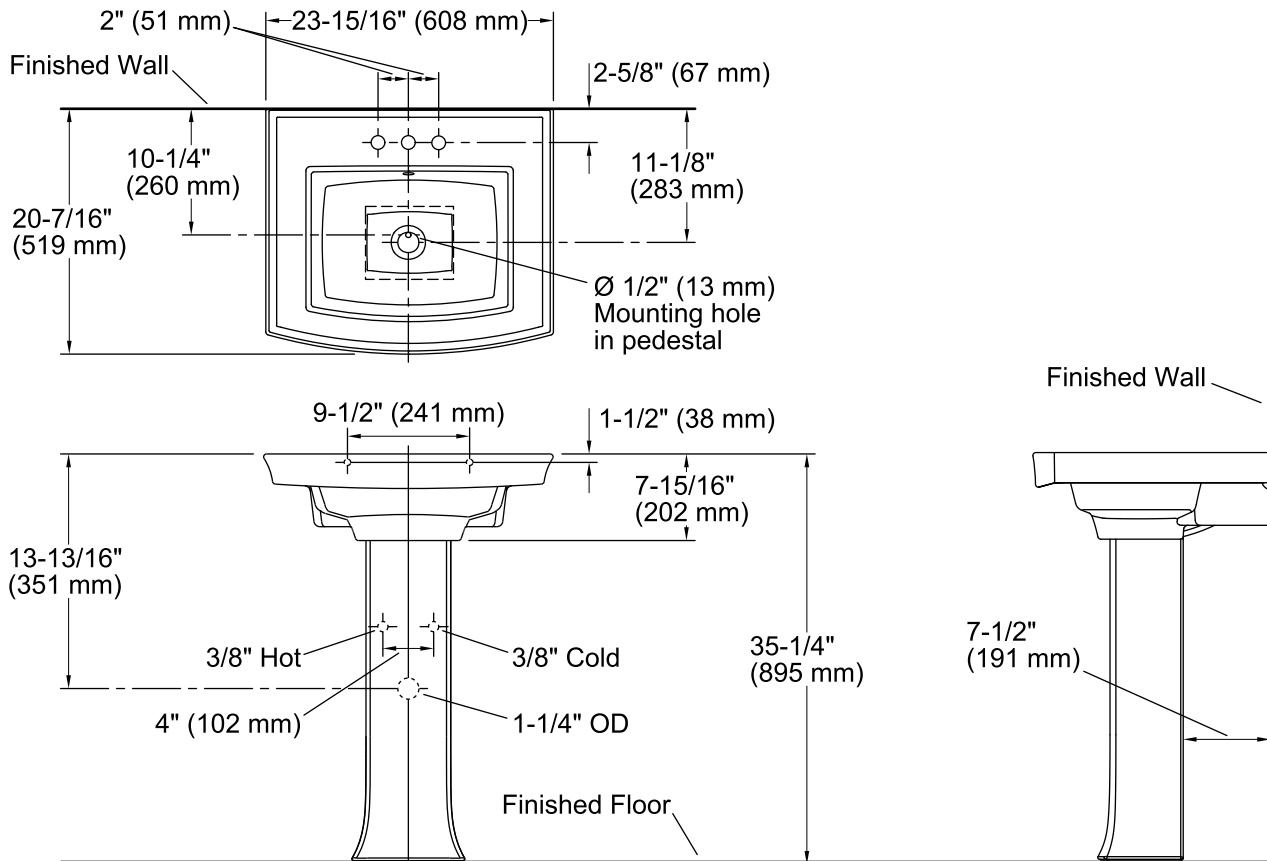

Features

- 4-inch center faucet holes.
- Classic rectangular basin.
- Overflow drain.
- Combination consists of the K-2358-4 basin and the K-2357 pedestal.
- Coordinates with other products in the Archer collection.

Material

- Vitreous china.

Installation

- Pedestal

Recommended Accessories

- K-7605-P Angle Supply with Stop (pair)
- K-8998 P-Trap

Components

Product includes:

- K-2357 Bathroom Sink Pedestal
- K-2358-4 Pedestal Bathroom Sink Basin
- Additional included component/s: Pedestal hardware pack, and rubber pads.

Codes/Standards

ASME A112.19.2/CSA B45.1

KOHLER® One-Year Limited Warranty

Technical Information

All product dimensions are nominal.

Bowl configuration:	Single
Installation:	Pedestal
Bowl area (Only):	Length: 16-1/4" (413 mm) Width: 11-15/16" (303 mm) Water depth: 4" (102 mm)
Number of deck holes:	3
Faucet hole(s):	1-1/4" (32 mm)
Drain hole:	1-3/4" (44 mm)