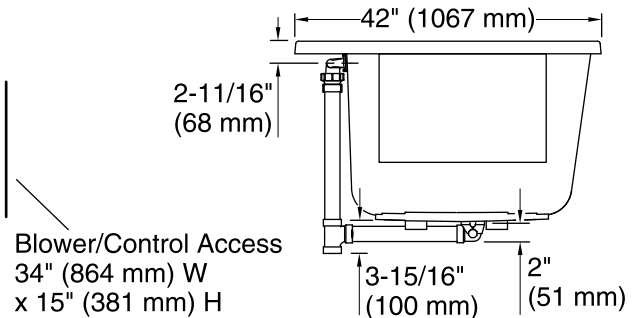

No change in measurements if connected with drain illustrated. (K-7272)

□ Recommended Faucet Location

**Recommended Faucet Hole Location**

**Amplifier**

**User Interface**

### Technical Information

All product dimensions are nominal.

Installation:	Drop-in, Under-mount
Drain location:	Center
Basin area, bottom:	46-5/16" x 31-3/16" (1177 mm x 792 mm)
Basin area, top:	63-7/16" x 34-1/4" (1611 mm x 869 mm)
Weight:	120 lbs (54.4 kg)
Minimum floor load:	52.9 lbs/ft <sup>2</sup> (258.3 kg/m <sup>2</sup> )
Water depth:	18-5/8" (472 mm)
Water capacity:	112.2 gal (424.7 L)
Template:	Drop-in, 1268440-7, required, included
Electrical component rating:	Amplifier: 120 V, 1.1 A, 50/60 Hz Heated Surface: 120 V, 0.5 A, 60 Hz, 65 W
Amplifier channels:	2 at 15 W per channel 2 at 30 W per channel