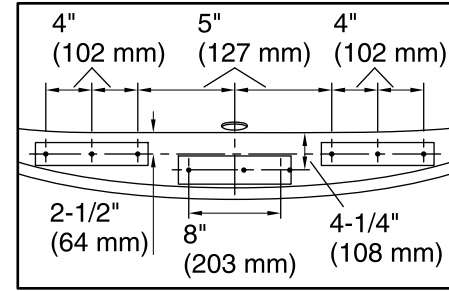

No change in measurements if connected with drain illustrated. (K-7272)

□ Recommended Faucet Location

**Recommended Faucet Hole Location**

**Amplifier**

**User Interface**