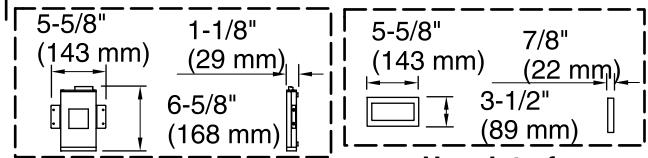

Recommended Faucet Hole Location