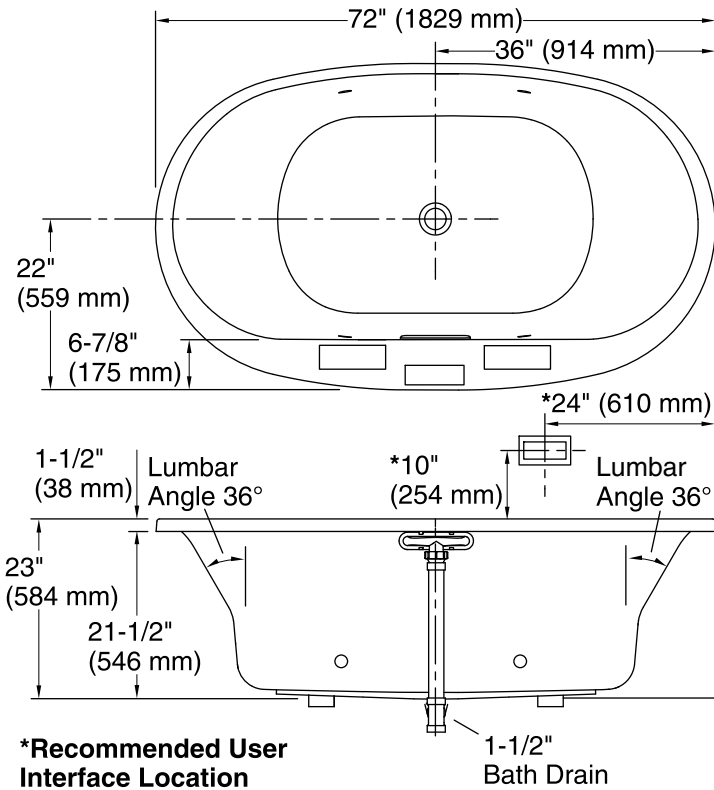

No change in measurements if connected with drain illustrated. (K-7272)

□ Recommended Faucet Location

**Recommended Faucet Hole Location**

**Amplifier**

**User Interface**

### Technical Information

All product dimensions are nominal.

Installation:	Drop-in, Under-mount
Drain location:	Center
Basin area, bottom:	46-5/16" x 31-3/16" (1177 mm x 792 mm)
Basin area, top:	63-7/16" x 34-1/4" (1611 mm x 869 mm)
Weight:	120 lbs (54.4 kg)
Minimum floor load:	52.9 lbs/ft <sup>2</sup> (258.3 kg/m <sup>2</sup> )
Water depth:	18-5/8" (472 mm)
Water capacity:	112.2 gal (424.7 L)
Template:	Drop-in, 1268440-7, required, included
Electrical component rating:	Amplifier: 120 V, 1.1 A, 50/60 Hz Heated Surface: 120 V, 0.5 A, 60 Hz, 65 W
Amplifier channels:	2 at 15 W per channel 2 at 30 W per channel