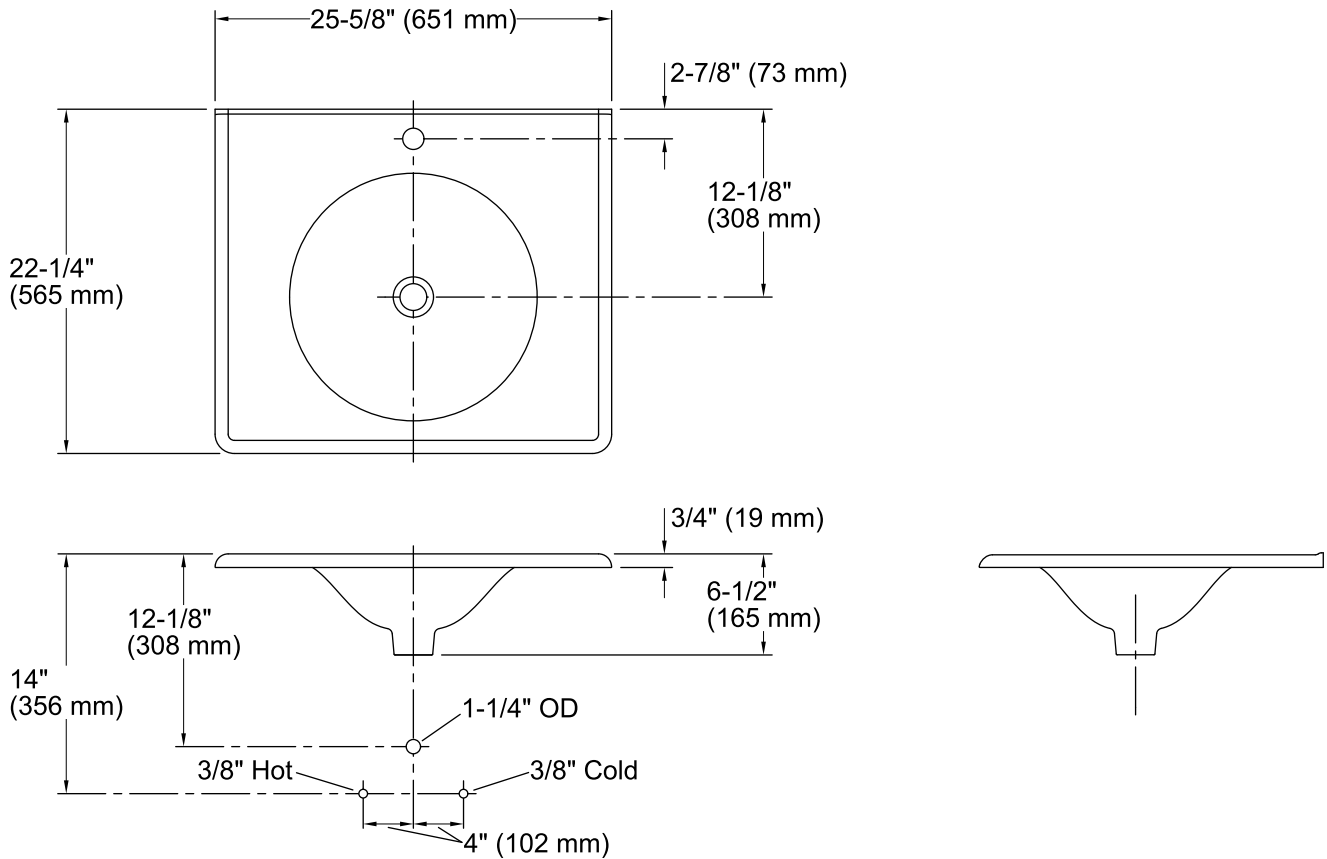

### Technical Information

All product dimensions are nominal.

Bowl configuration:	Single
Installation:	ITB
Bowl area (Only):	Diameter: 16" (406 mm) Water depth: 4-1/2" (114 mm)
Number of deck holes:	1
Faucet hole(s):	1-3/8" (35 mm)
Drain hole:	1-3/4" (44 mm)

### Notes

Install this product according to the installation instructions.

NOTE: When selecting a faucet for this lavatory, ensure the faucet has a spout reach of 4-1/2" (114 mm) to 5" (127 mm) and has a spout height of 3" (76 mm) to 6" (152 mm).