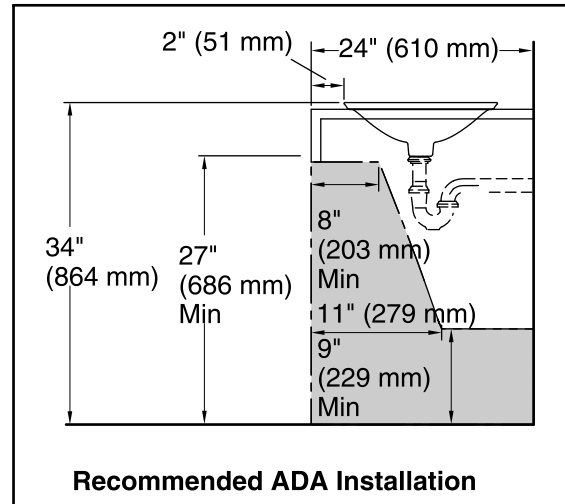

Technical Information

All product dimensions are nominal.

Bowl configuration: Single

Installation: Drop-in, Vessel

Bowl area (Only): Diameter: 17-11/16" (449 mm)
Bowl depth: 4" (102 mm)
Water depth: 4" (102 mm)

Template: 1242827, required, included

Notes

Install this product according to the installation instructions.

NOTICE: Countertop manufacturer or cutter must use the current product template available at www.kohler.com, or by calling 1-800-4KOHLER. Kohler Co. is not responsible for cutout errors when the incorrect cutout template is used.

ADA compliant when installed to the specific requirements of these regulations.