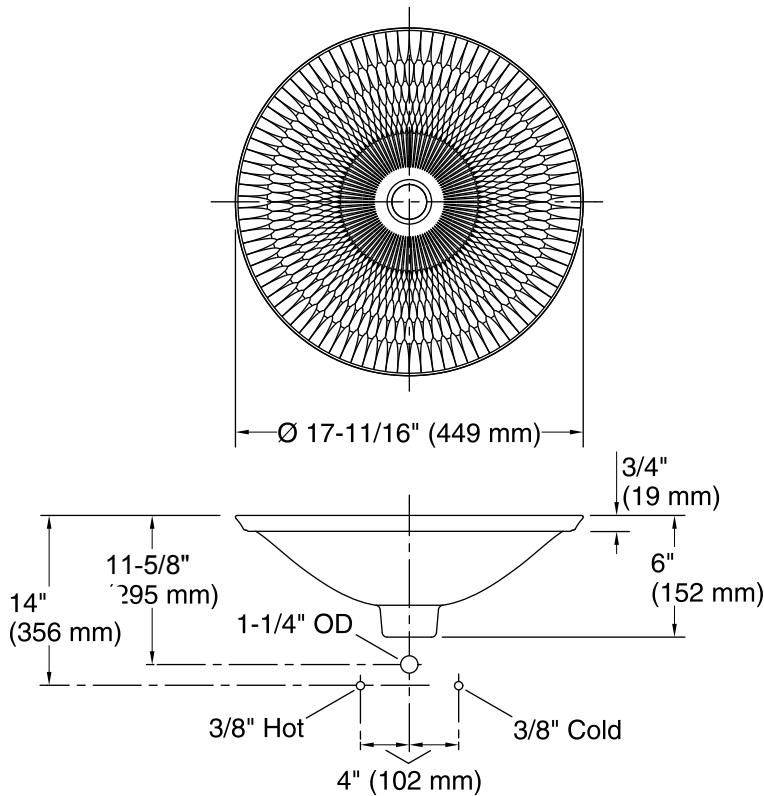

Technical Information

All product dimensions are nominal.

Bowl configuration: Single

Installation: Drop-in, Vessel

Bowl area (Only): Diameter: 17-11/16" (449 mm)
Bowl depth: 4" (102 mm)
Water depth: 4" (102 mm)

Template: 1242827, required, included

Notes

Install this product according to the installation instructions.

NOTICE: Countertop manufacturer or cutter must use the current product template available at www.kohler.com, or by calling 1-800-4KOHLER. Kohler Co. is not responsible for cutout errors when the incorrect cutout template is used.

ADA compliant when installed to the specific requirements of these regulations.