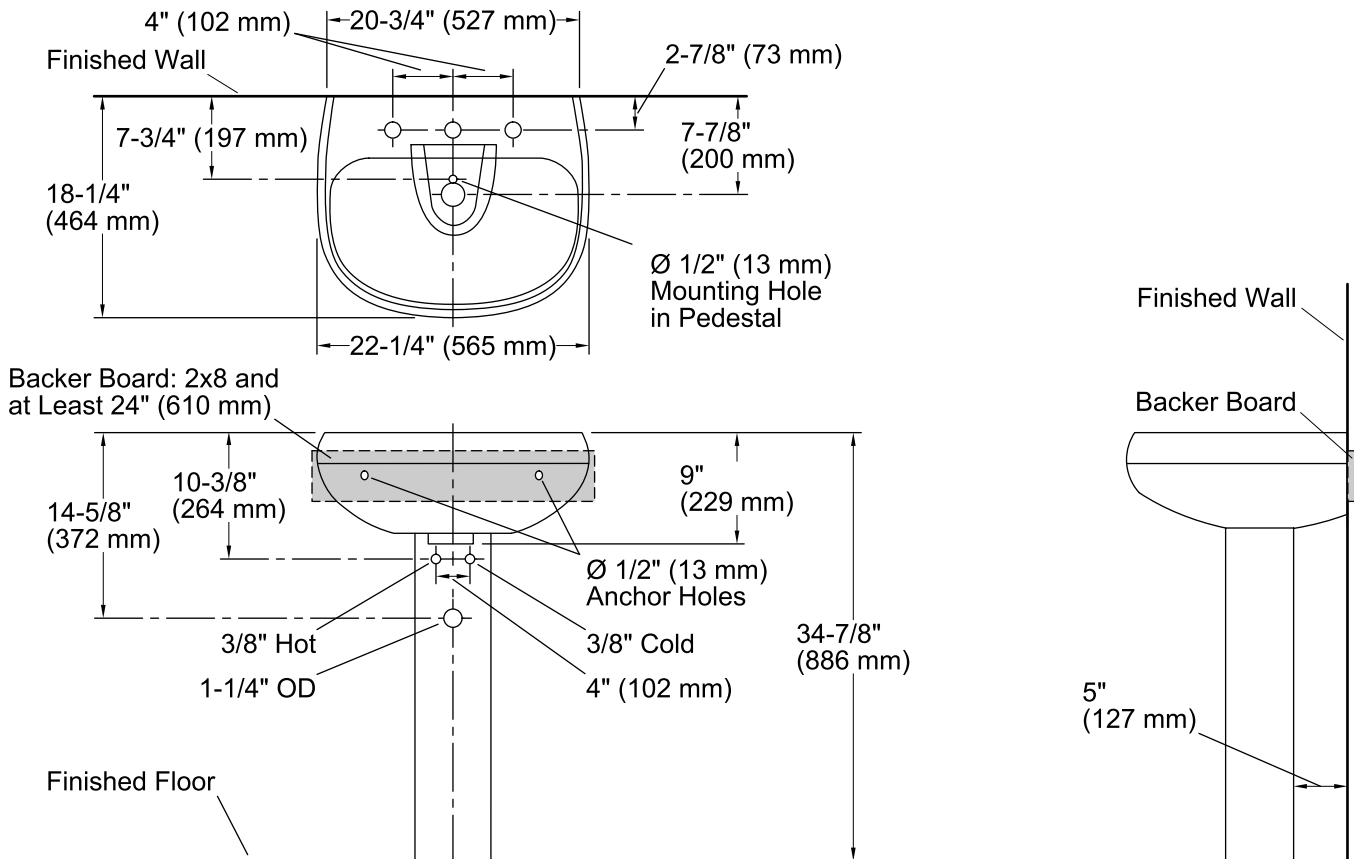

## Features

- 8-inch center faucet holes.
- Combination consists of the K-2296-8 basin and the K-2019 pedestal.
- Coordinates with other products in the Wellworth collection.

### Technical Information

All product dimensions are nominal.

- Bowl configuration: Single
- Installation: Pedestal
- Bowl area (Only): Length: 20" (508 mm)  
 Width: 12" (305 mm)  
 Water depth: 5" (127 mm)
- Number of deck holes: 3
- Faucet hole(s): 1-3/8" (35 mm)
- Drain hole: 1-3/4" (44 mm)