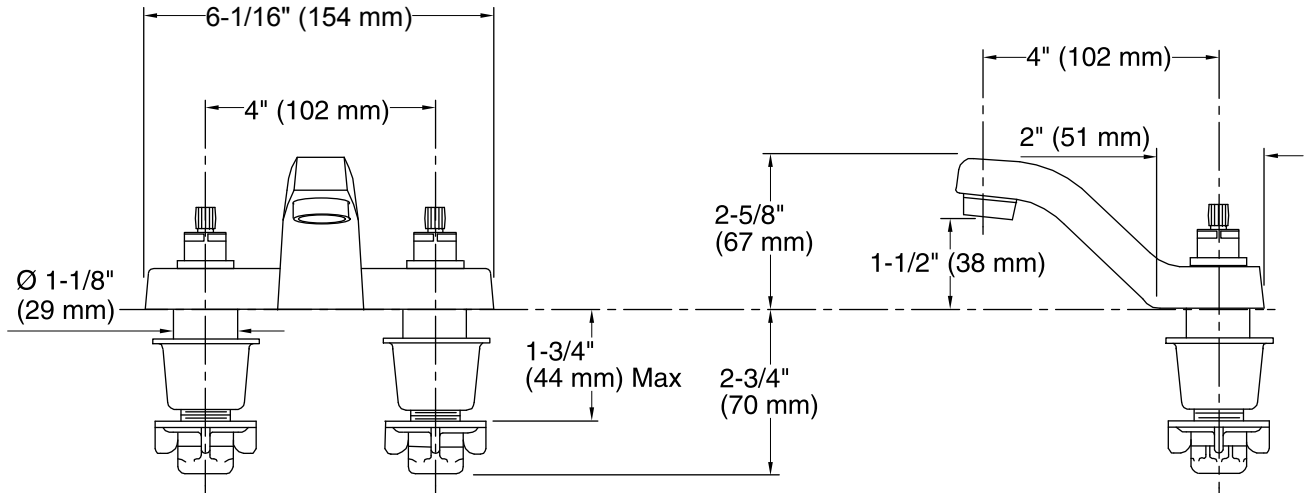

Features

- Brass construction.
- Brass valve bodies.
- Quarter-turn washerless ceramic disc valves.
- 4" (102 mm) spout reach.
- For 4" (102 mm) centers.
- Vandal-resistant aerator.
- Variety of handle style options.
- 1.5 gal/min (5.7 l/min) maximum flow rate [max at 60 psi (4.14 bar)].
- Less drain.

	CP	Polished Chrome
--------------------------------------------------------------------------------------	----	-----------------

Technical Information

All product dimensions are nominal.

Faucet:

Flow rate: 1.5 gal/min (5.7 l/min)

Pressure: 60 psi (4.1 bar)

Spout:

Spout reach: 4" (102 mm)

Notes

Install this product according to the installation guide.