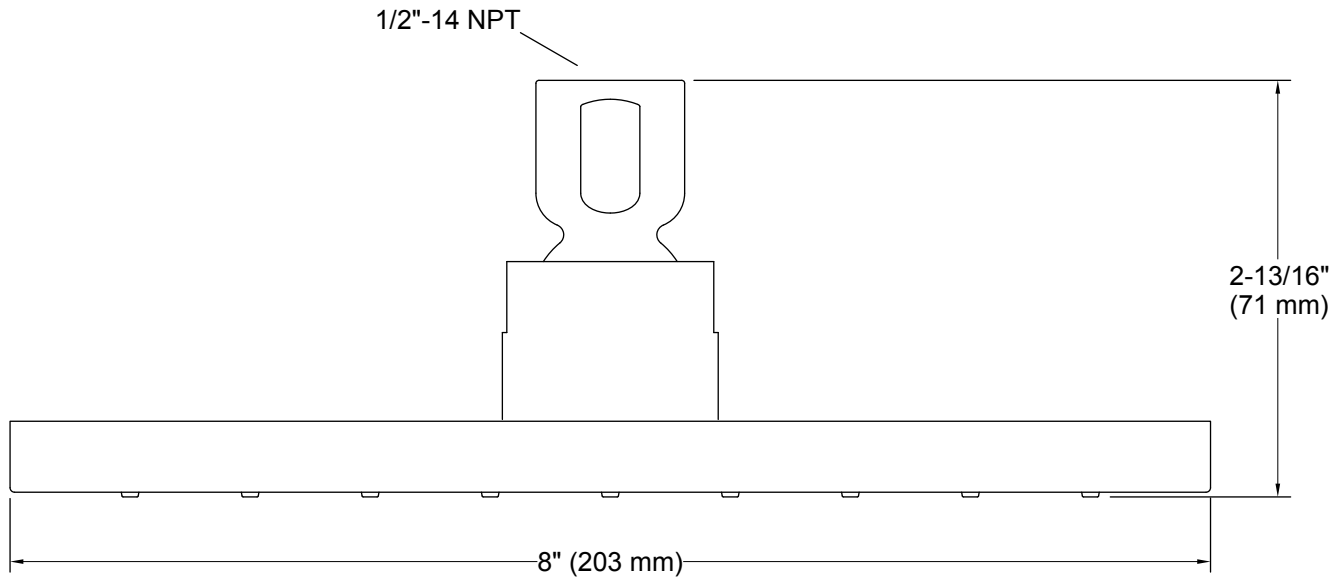

Features

- Single-Function Rain showerhead.
- MasterClean™ spray nozzles prohibit mineral buildup for easy cleaning.
- Katalyst™ Spray Technology with air induction ball joint.
- Optimized sprayface for maximum performance.
- 1.75 gallon (6.6 L) per minute flow rate.

Material

- Solid brass construction.

Installation

- 1/2" - 14 NPT connection.

Codes/Standards

ASME A112.18.1/CSA B125.1
DOE - Energy Policy Act 1992
EPA WaterSense®
California Energy Commission (CEC)

KOHLER® Faucet Lifetime Limited Warranty

Technical Information

All product dimensions are nominal.

Showerhead/Body Spray:

Rated maximum flow: 1.75 gal/min (6.6 l/min)

Pressure: 80 psi (5.5 bar)

Notes

For use with automatic compensating valves rated at 1.4 gal/min (5.3 l/min) or less.