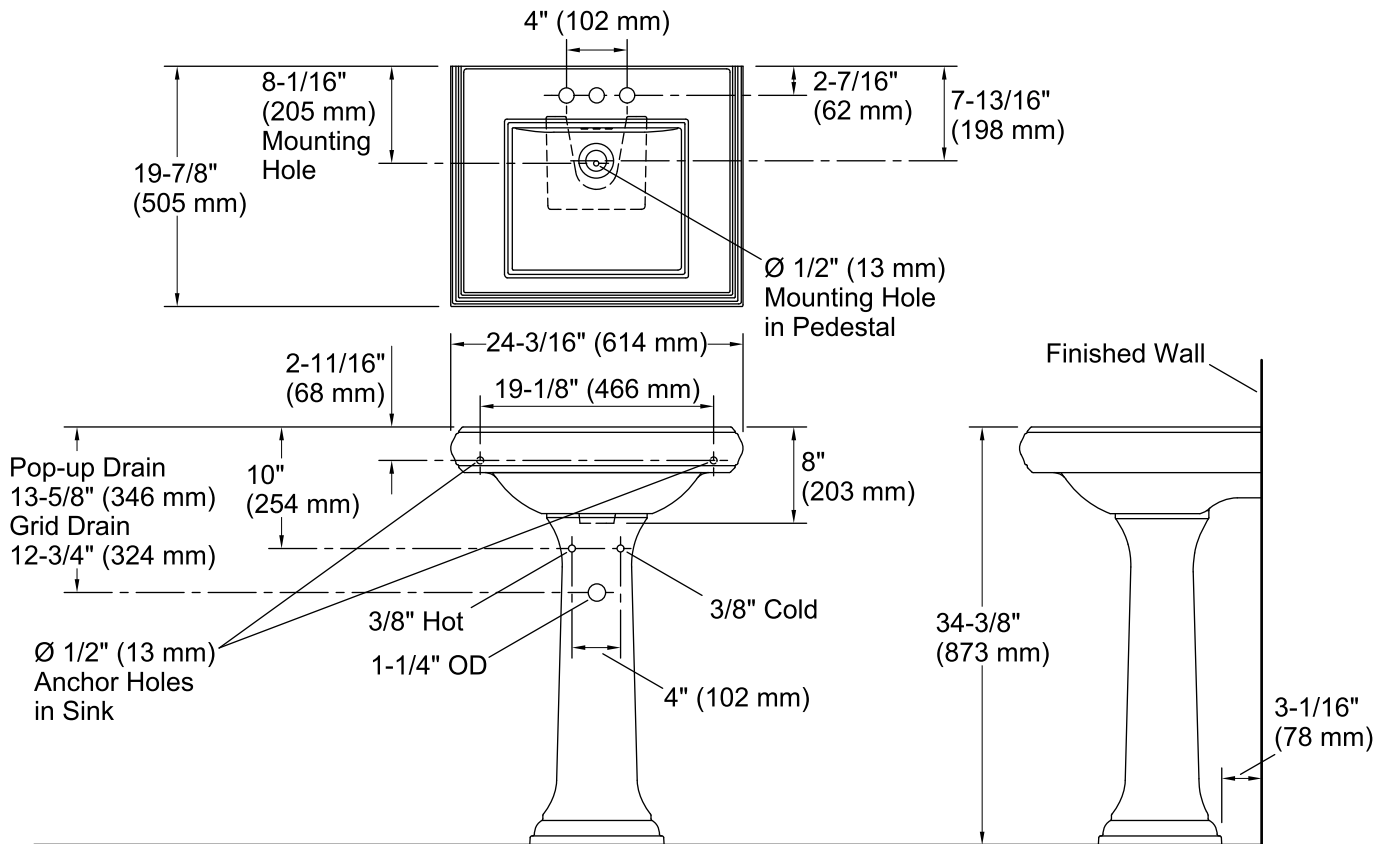

### Technical Information

All product dimensions are nominal.

Bowl configuration:	Single
Installation:	Pedestal
Bowl area (Only):	Length: 15" (381 mm) Width: 13" (330 mm) Water depth: 4-1/2" (114 mm)
Number of deck holes:	3
Faucet hole(s):	1-1/4" (32 mm)
Drain hole:	1-3/4" (44 mm)