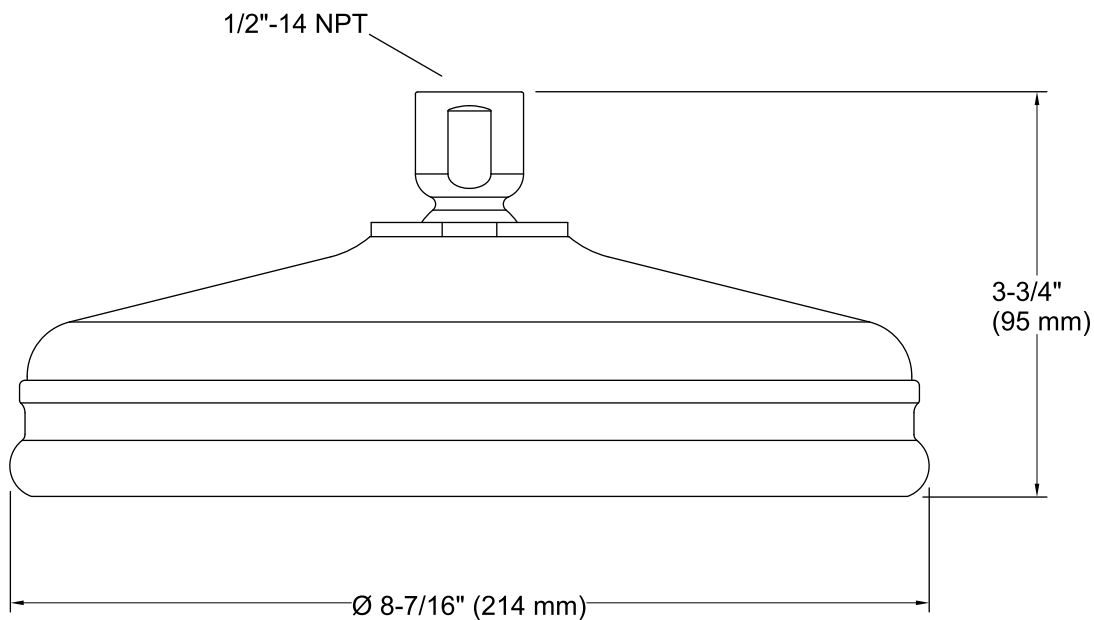

Features

- Single-function Rain showerhead.
- MasterClean™ spray nozzles prohibit mineral buildup for easy cleaning.
- Katalyst™ Spray Technology with air induction ball joint.
- Optimized sprayface for maximum performance.
- 2.5 gallon (9.5 L) per minute flow rate.

Material

- Solid brass construction.

Installation

- 1/2" - 14 NPT connection.

Optional Accessories

K-7394 Shower Arm

Codes/Standards

ASME A112.18.1/CSA B125.1
DOE - Energy Policy Act 1992

Technical Information

All product dimensions are nominal.

Showerhead/Body Spray:

Rated maximum flow: 2.5 gal/min (9.5 l/min)

Notes

Install this product according to the installation guide.