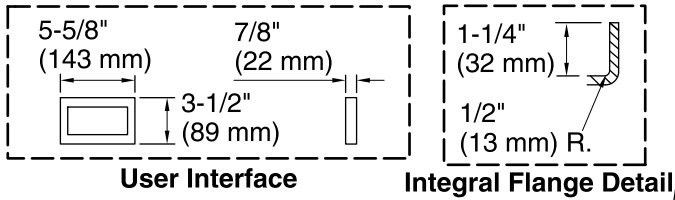

No change in measurements if connected with drain illustrated. (K-7166-AF)

□ Recommended Faucet Location

Required Electrical Service

One circuit required, protected with Class A Ground-Fault Circuit-Interrupter (GFCI) or Residual Current Device (RCD).

Amplifier, Heated   120 V, 15 A, 50/60 Hz
Surface:

Technical Information

All product dimensions are nominal.

Installation:	3-Wall Alcove
Drain location:	Right
Basin area, bottom:	50" x 24" (1270 mm x 610 mm)
Basin area, top:	65" x 27" (1651 mm x 686 mm)
Weight:	88 lbs (39.9 kg)
Minimum floor load:	40 lbs/ft² (195.3 kg/m²)
Water depth:	14" (356 mm)
Water capacity:	72 gal (272.5 L)
Electrical component rating:	Amplifier: 120 V, 50/60 Hz Heated Surface: 120 V, 0.5 A, 50/60 Hz, 65 W
Minimum flat for door:	2-1/8" (54 mm)

Notes

Measure your actual product for rough-in details. Install this product according to the installation instructions.

The hot water supply should be 70% of the capacity of the bath or greater. Installations will vary.

Control amplifier fits 16" (406 mm) center studs. 25' (7.6 m) cables are included.

If installing a rim-mount faucet, make sure there is no interference above or below the deck before drilling any holes.