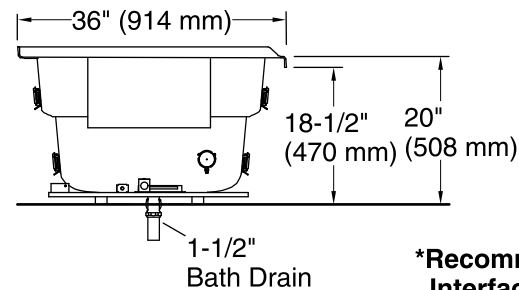

No change in measurements if connected with drain illustrated. (K-7166-AF)

□ Recommended Faucet Location

Required Electrical Service

One circuit required, protected with Class A Ground-Fault Circuit-Interrupter (GFCI) or Residual Current Device (RCD).

Amplifier, Heated   120 V, 15 A, 50/60 Hz
Surface:

Technical Information

All product dimensions are nominal.

Installation:	3-Wall Alcove
Drain location:	Right
Basin area, bottom:	50" x 24" (1270 mm x 610 mm)
Basin area, top:	65" x 27" (1651 mm x 686 mm)
Weight:	88 lbs (39.9 kg)
Minimum floor load:	40 lbs/ft² (195.3 kg/m²)
Water depth:	14" (356 mm)
Water capacity:	72 gal (272.5 L)
Electrical component rating:	Amplifier: 120 V, 50/60 Hz Heated Surface: 120 V, 0.5 A, 50/60 Hz, 65 W
Minimum flat for door:	2-1/8" (54 mm)

Notes

Measure your actual product for rough-in details. Install this product according to the installation instructions.

The hot water supply should be 70% of the capacity of the bath or greater. Installations will vary.

Control amplifier fits 16" (406 mm) center studs. 25' (7.6 m) cables are included.

If installing a rim-mount faucet, make sure there is no interference above or below the deck before drilling any holes.