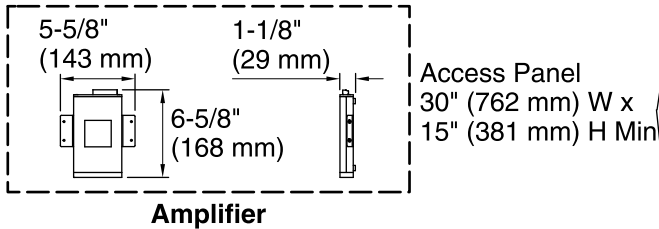

No change in measurements if connected with drain illustrated. (K-7166-AF)

□ Recommended Faucet Location

Required Electrical Service

One circuit required, protected with Class A Ground-Fault Circuit-Interrupter (GFCI) or Residual Current Device (RCD).

Amplifier, Heated   120 V, 15 A, 50/60 Hz
Surface:

Technical Information

All product dimensions are nominal.

Installation:	3-Wall Alcove
Drain location:	Right
Basin area, bottom:	50" x 24" (1270 mm x 610 mm)
Basin area, top:	65" x 27" (1651 mm x 686 mm)
Weight:	88 lbs (39.9 kg)
Minimum floor load:	40 lbs/ft² (195.3 kg/m²)
Water depth:	14" (356 mm)
Water capacity:	72 gal (272.5 L)
Electrical component rating:	Amplifier: 120 V, 50/60 Hz Heated Surface: 120 V, 0.5 A, 50/60 Hz, 65 W
Minimum flat for door:	2-1/8" (54 mm)

Notes

Measure your actual product for rough-in details. Install this product according to the installation instructions.

The hot water supply should be 70% of the capacity of the bath or greater. Installations will vary.

Control amplifier fits 16" (406 mm) center studs. 25' (7.6 m) cables are included.

If installing a rim-mount faucet, make sure there is no interference above or below the deck before drilling any holes.