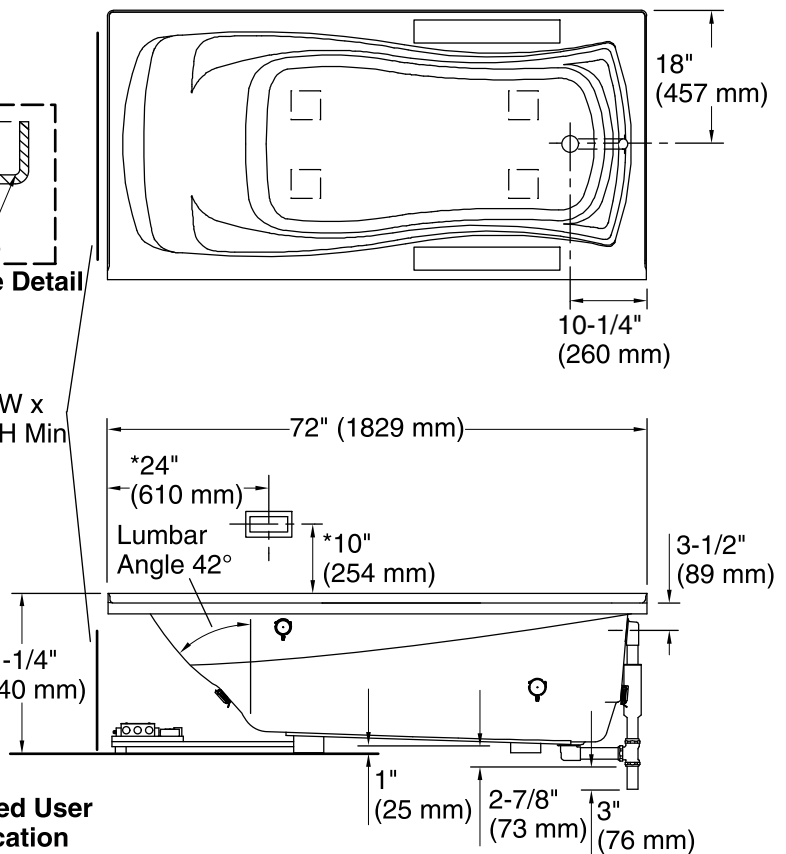

No change in measurements if connected with drain illustrated. (K-7166-AF)

□ Recommended Faucet Location

Required Electrical Service

One circuit required, protected with Class A Ground-Fault Circuit-Interrupter (GFCI) or Residual Current Device (RCD).

Amplifier, Heated   120 V, 15 A, 50/60 Hz
Surface:

Technical Information

All product dimensions are nominal.

Installation:	3-Wall Alcove
Drain location:	Right
Basin area, bottom:	50" x 24" (1270 mm x 610 mm)
Basin area, top:	65" x 27" (1651 mm x 686 mm)
Weight:	88 lbs (39.9 kg)
Minimum floor load:	40 lbs/ft² (195.3 kg/m²)
Water depth:	14" (356 mm)
Water capacity:	72 gal (272.5 L)
Electrical component rating:	Amplifier: 120 V, 50/60 Hz Heated Surface: 120 V, 0.5 A, 50/60 Hz, 65 W
Minimum flat for door:	2-1/8" (54 mm)

Notes

Measure your actual product for rough-in details. Install this product according to the installation instructions.

The hot water supply should be 70% of the capacity of the bath or greater. Installations will vary.

Control amplifier fits 16" (406 mm) center studs. 25' (7.6 m) cables are included.

If installing a rim-mount faucet, make sure there is no interference above or below the deck before drilling any holes.