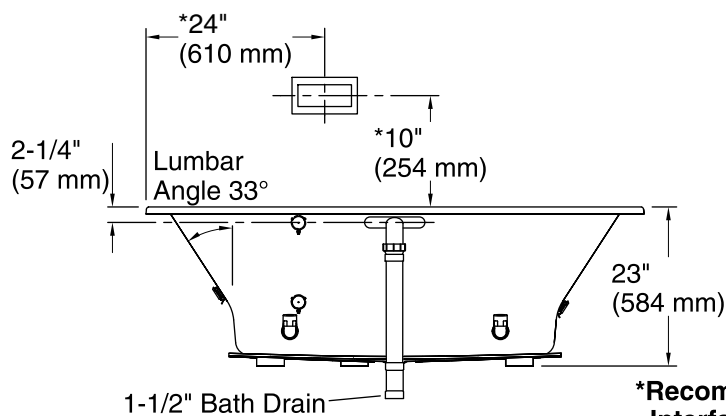

No change in measurements if connected with required drain illustrated. (K-7272)