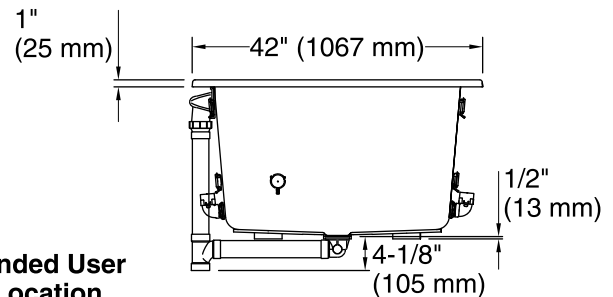

No change in measurements if connected with required drain illustrated. (K-7272)