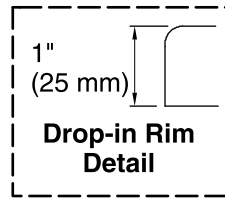

No change in measurements if connected with required drain illustrated. (K-7272)