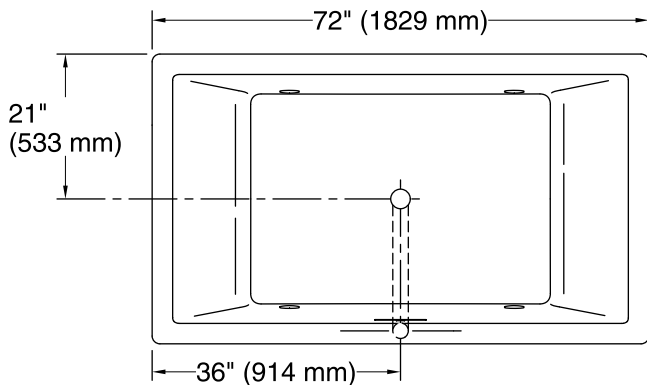

No change in measurements if connected with required drain illustrated. (K-7272)

*Recommended User Interface Location

Required Electrical Service

One circuit required, protected with Class A Ground-Fault Circuit-Interrupter (GFCI) or Residual Current Device (RCD).

Amplifier: 120 V, 15 A, 50/60 Hz

Technical Information

All product dimensions are nominal.

Installation:	Drop-in, Under-mount
Drain location:	Center
Basin area, bottom:	45-3/4" x 32" (1162 mm x 813 mm)
Basin area, top:	66" x 36" (1676 mm x 914 mm)
Weight:	90 lbs (40.8 kg)
Minimum floor load:	61 lbs/ft² (297.8 kg/m²)
Water depth:	19" (483 mm)
Water capacity:	139 gal (526.2 L)
Cutout:	Drop-in, 70-1/2" x 40-1/2" (1791 mm x 1029 mm)
Electrical component rating:	Amplifier: 120 V, 1.1 A, 50/60 Hz
Amplifier channels:	2 at 15 W per channel 2 at 30 W per channel
Minimum flat for door:	2-1/2" (64 mm)

Notes

Measure your actual product for rough-in details. Install this product according to the installation instructions.

The hot water supply should be 70% of the capacity of the bath or greater. Installations will vary.

Kit is required for under-mount installations (sold separately).

Control amplifier fits 16" (406 mm) center studs. 25' (7.6 m) cables are included.