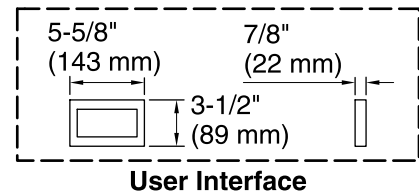

No change in measurements if connected with required drain illustrated. (K-7272)