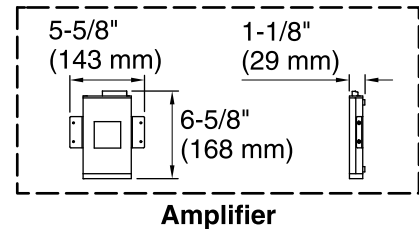

No change in measurements if connected with required drain illustrated. (K-7272)