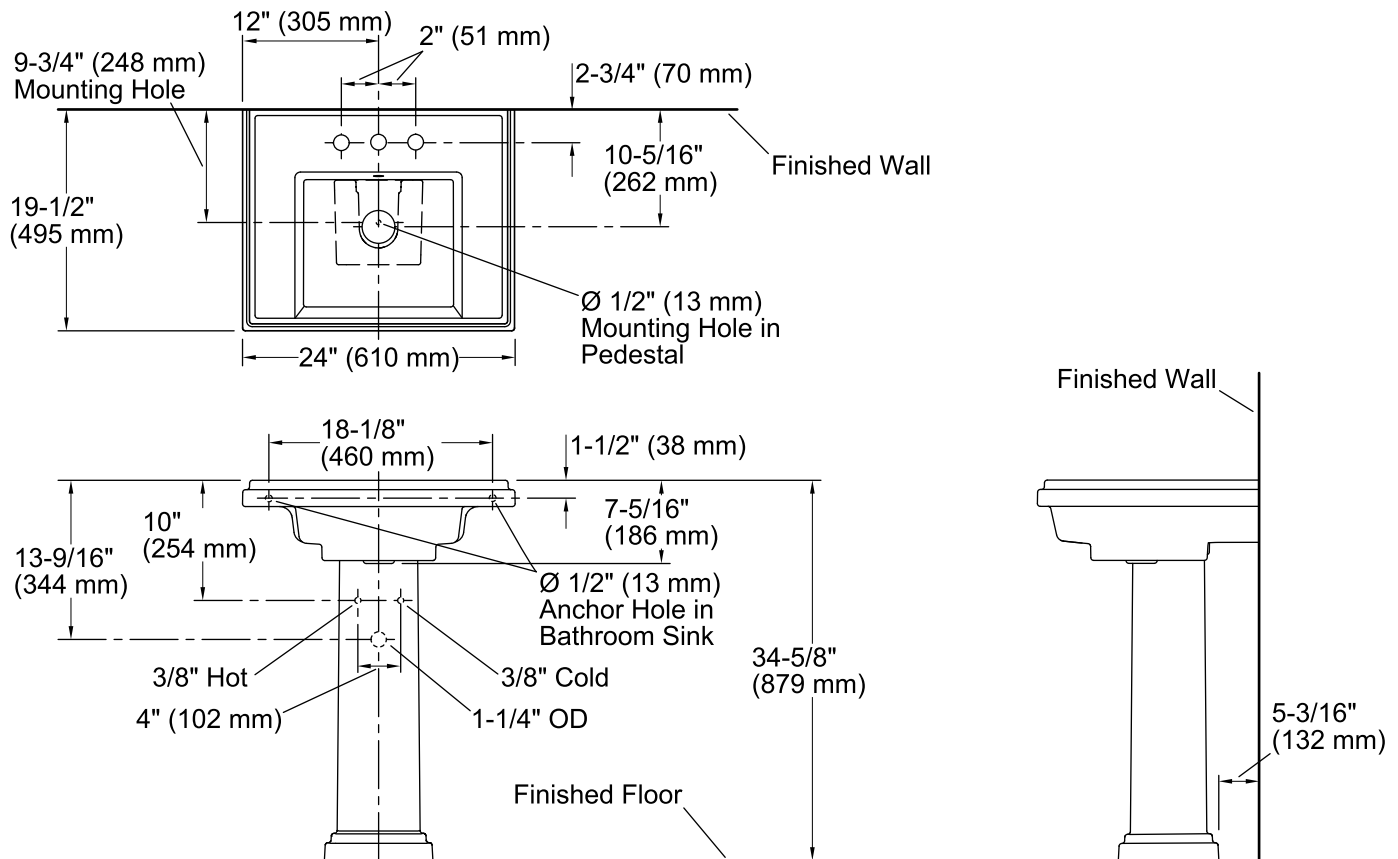

Features

- 4-inch center faucet holes.
- Square basin.
- Overflow drain.
- Combination consists of the K-2757-4 basin and the K-2767 pedestal.
- Coordinates with other products in the Tresham collection.

Material

- Fireclay.

Installation

- Pedestal

Recommended Accessories

- K-7605-P Angle Supply with Stop (pair)
- K-8998 P-Trap

Components

Product includes:

- K-2767 Pedestal
- K-2757-4 Pedestal Bathroom Sink Basin
- Additional included component/s: Pedestal accessory pack, and rubber pads.

Codes/Standards

ASME A112.19.2/CSA B45.1

KOHLER® One-Year Limited Warranty

Technical Information

All product dimensions are nominal.

Bowl configuration:	Single
Installation:	Pedestal
Bowl area (Only):	Length: 14-1/4" (362 mm) Width: 12-1/2" (318 mm) Water depth: 3-1/4" (83 mm)
Number of deck holes:	3
Faucet hole(s):	1-1/4" (32 mm)
Drain hole:	1-3/4" (44 mm)