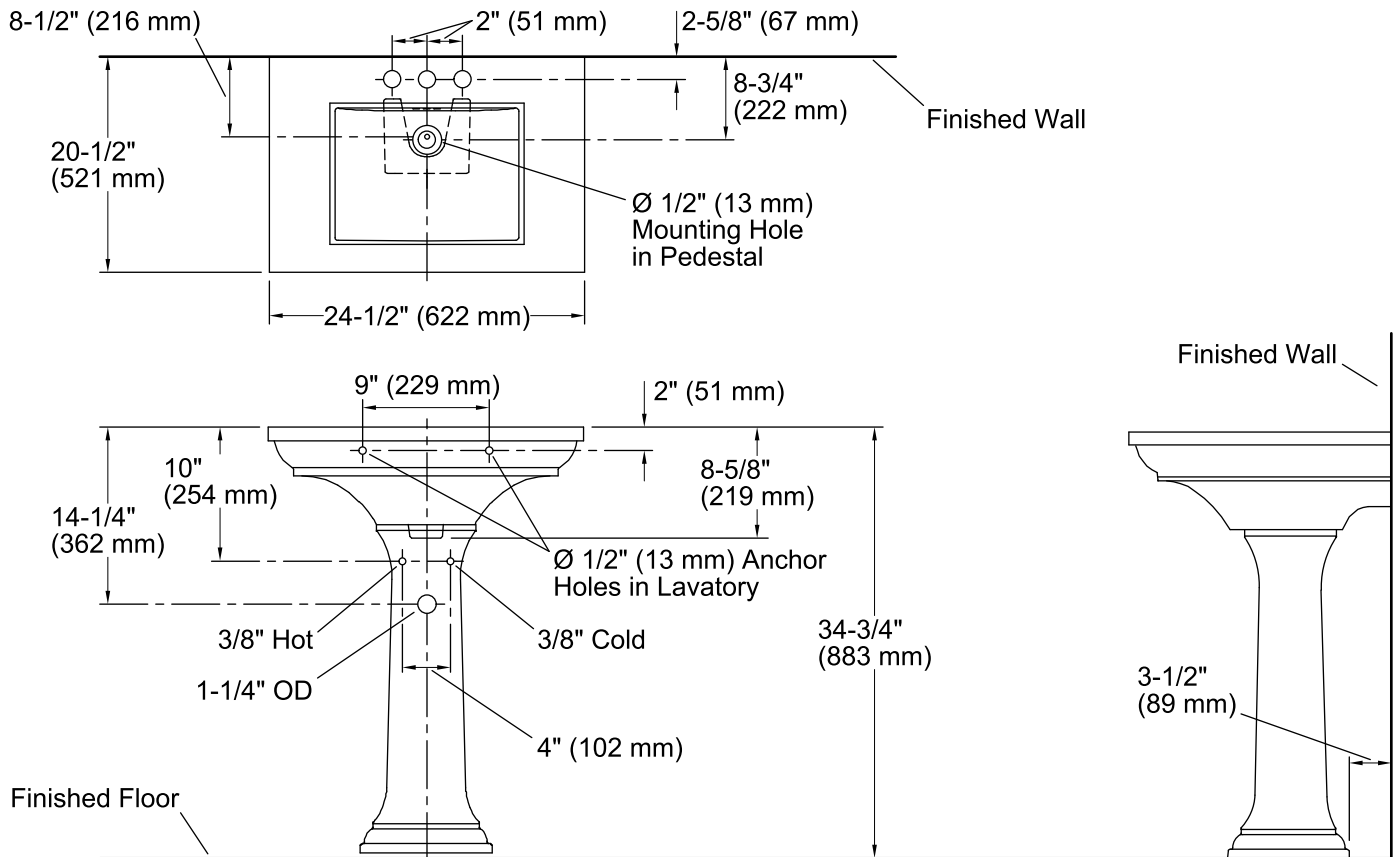

Memoirs® Stately

Pedestal Bathroom Sink

K-2344-4

Features

- 4-inch center faucet holes.
- Elegant rectangular basin.
- Overflow drain.
- Combination consists of the K-29999-4 basin and the K-2267 pedestal.
- Coordinates with other products in the Memoirs collection.

Material

- Fireclay

Installation

- Pedestal

Recommended Accessories

K-7605-P Angle Supply with Stop (pair)

Components

Product includes:

THE BOLD LOOK
OF **KOHLER**®

Technical Information

All product dimensions are nominal.

Bowl configuration:	Single
Installation:	Pedestal
Bowl area (Only):	Length: 15-1/2" (394 mm) Width: 11-5/8" (295 mm) Water depth: 5" (127 mm)
Number of deck holes:	3
Faucet hole(s):	1-1/4" (32 mm)
Drain hole:	1-3/4" (44 mm)