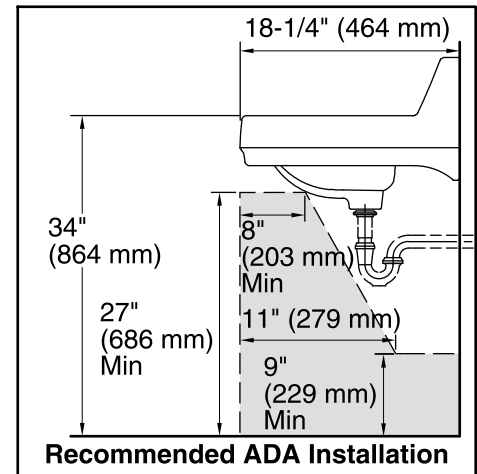

**Greenwich™**  
Wall-Mount Bathroom Sink  
**K-2032-N**

**Features**

- Made from premium materials that withstand high-volume usage
- Constructed of vitreous china
- 20-3/4"L x 18-1/4"W
- Wall-mount installation
- 4" center drilling
- Includes wall hanger
- Drilled for concealed arm carrier
- With sealed overflow for commercial and hospitals jobs

### Technical Information

All product dimensions are nominal.

Bowl configuration: Single  
 Installation: Wall-mount  
 Bowl area (Center): Length: 10" (254 mm)  
 Width: 15" (381 mm)  
 With overflow: Yes  
 Water depth: 3-1/4" (83 mm)

Number of deck holes: 3  
 Faucet hole spacing: 8" (203 mm)  
 Faucet hole(s): 1-1/4" (32 mm)  
 Soap/Lotion hole: 1-1/4" (32 mm)  
 Drain hole: 1-3/4" (44 mm)