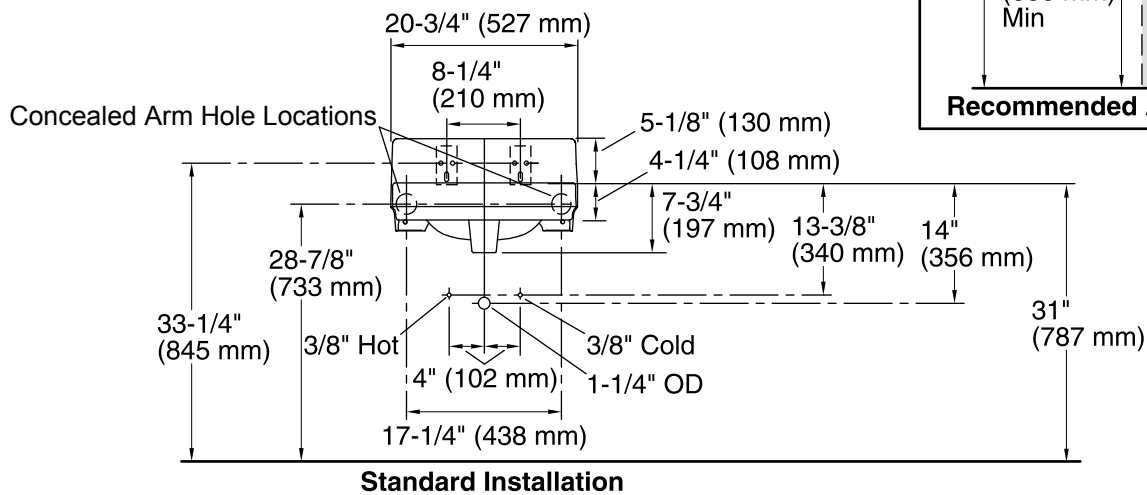

**Greenwich™**  
Wall-Mount Bathroom Sink  
**K-2032-N**

**Features**

- Made from premium materials that withstand high-volume usage
- Constructed of vitreous china
- 20-3/4"L x 18-1/4"W
- Wall-mount installation
- 4" center drilling
- Includes wall hanger
- Drilled for concealed arm carrier
- With sealed overflow for commercial and hospitals jobs

### Technical Information

All product dimensions are nominal.

Bowl configuration: Single  
 Installation: Wall-mount  
 Bowl area (Center): Length: 10" (254 mm)  
 Width: 15" (381 mm)  
 With overflow: Yes  
 Water depth: 3-1/4" (83 mm)

Number of deck holes: 3  
 Faucet hole spacing: 8" (203 mm)  
 Faucet hole(s): 1-1/4" (32 mm)  
 Soap/Lotion hole: 1-1/4" (32 mm)  
 Drain hole: 1-3/4" (44 mm)