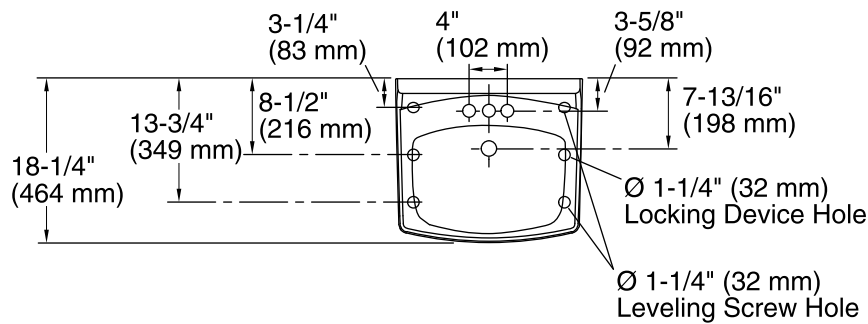

**Greenwich™**  
Wall-Mount Bathroom Sink  
**K-2032-N**

**Features**

- Made from premium materials that withstand high-volume usage
- Constructed of vitreous china
- 20-3/4"L x 18-1/4"W
- Wall-mount installation
- 4" center drilling
- Includes wall hanger
- Drilled for concealed arm carrier
- With sealed overflow for commercial and hospitals jobs

### Technical Information

All product dimensions are nominal.

Bowl configuration: Single  
 Installation: Wall-mount  
 Bowl area (Center): Length: 10" (254 mm)  
 Width: 15" (381 mm)  
 With overflow: Yes  
 Water depth: 3-1/4" (83 mm)

Number of deck holes: 3  
 Faucet hole spacing: 8" (203 mm)  
 Faucet hole(s): 1-1/4" (32 mm)  
 Soap/Lotion hole: 1-1/4" (32 mm)  
 Drain hole: 1-3/4" (44 mm)