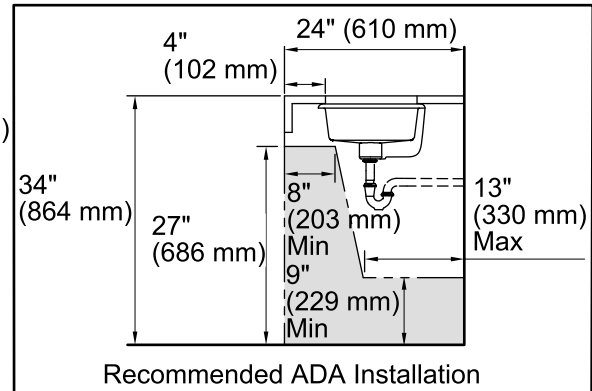

Technical Information

All product dimensions are nominal.

Bowl configuration:	Single
Installation:	Under-mount
Bowl area (Only):	Length: 17" (432 mm) Width: 13" (330 mm) Water depth: 3" (76 mm)
Drain hole:	1-3/4" (44 mm)
Template:	1006809-7, required, not included