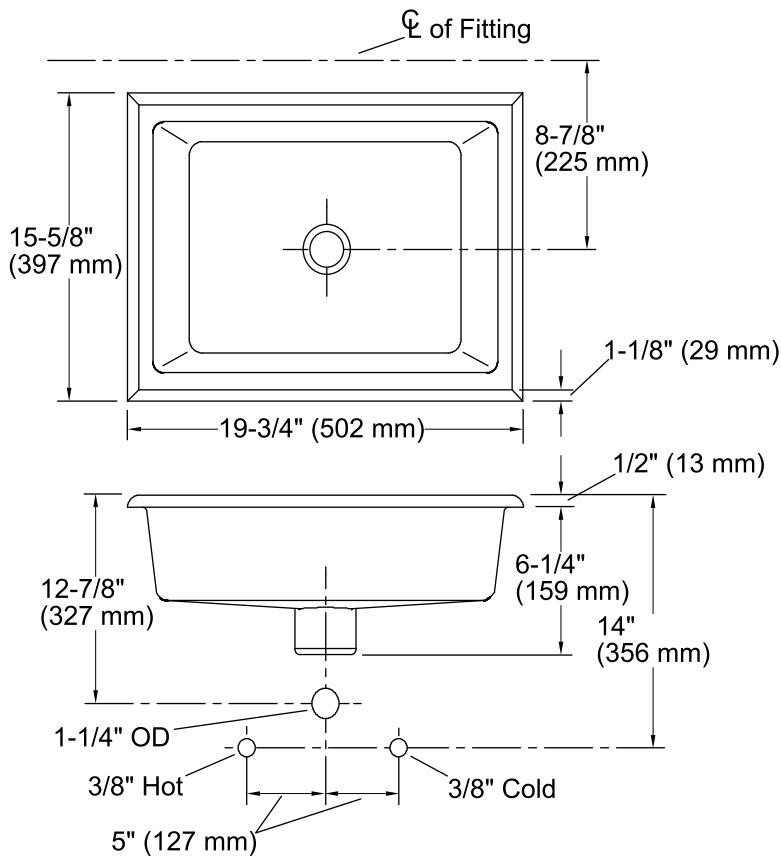

Features

- Rectangular basin.
- Glazed underside works beautifully for countertop installations.
- Overflow drain.
- No faucet holes; requires wall- or counter-mount faucet.
- Coordinates with other products in the Kathryn collection.

Technical Information

All product dimensions are nominal.

Bowl configuration:	Single
Installation:	Under-mount
Bowl area (Only):	Length: 17" (432 mm) Width: 13" (330 mm) Water depth: 3" (76 mm)
Drain hole:	1-3/4" (44 mm)
Template:	1006809-7, required, not included