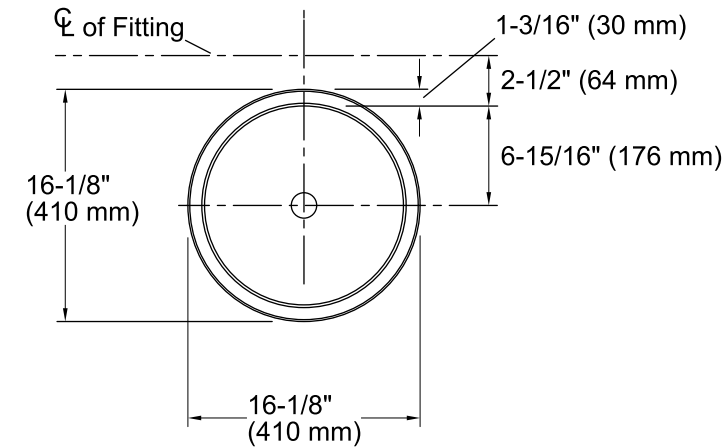

	0	White
--	---	-------

Standard Installation

Wood Counter Installation

Marble Installation

Technical Information

All product dimensions are nominal.

- Bowl configuration: Single
- Installation: Under-mount
- Bowl area (Only): Diameter: 13-3/4" (349 mm)
Water depth: 5" (127 mm)
- Drain hole: 1-3/4" (44 mm)
- Template: 1035896-7, required, included