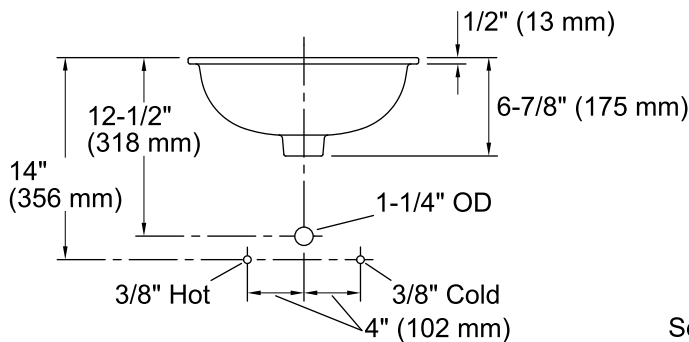

	0	White
--	---	-------

Standard Installation

Wood Counter Installation

Marble Installation

Technical Information

All product dimensions are nominal.

- Bowl configuration: Single
- Installation: Under-mount
- Bowl area (Only): Diameter: 13-3/4" (349 mm)
Water depth: 5" (127 mm)
- Drain hole: 1-3/4" (44 mm)
- Template: 1035896-7, required, included