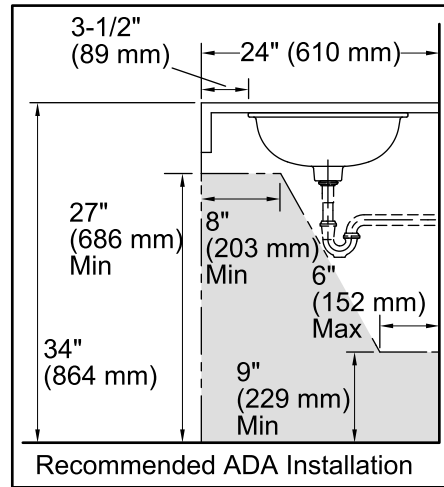

	0	White
--	---	-------

Standard Installation

Wood Counter Installation

Marble Installation

Technical Information

All product dimensions are nominal.

- Bowl configuration: Single
- Installation: Under-mount
- Bowl area (Only): Diameter: 13-3/4" (349 mm)
Water depth: 5" (127 mm)
- Drain hole: 1-3/4" (44 mm)
- Template: 1035896-7, required, included