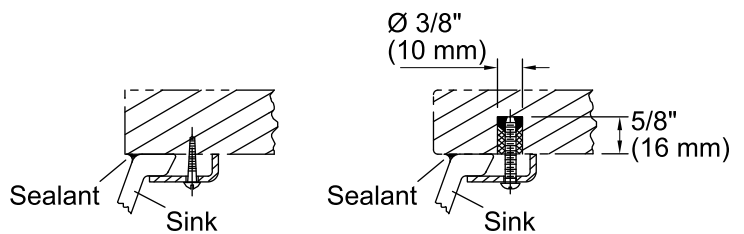

	0	White
--	---	-------

Standard Installation

Wood Counter Installation

Marble Installation

Technical Information

All product dimensions are nominal.

- Bowl configuration: Single
- Installation: Under-mount
- Bowl area (Only): Diameter: 13-3/4" (349 mm)
Water depth: 5" (127 mm)
- Drain hole: 1-3/4" (44 mm)
- Template: 1035896-7, required, included