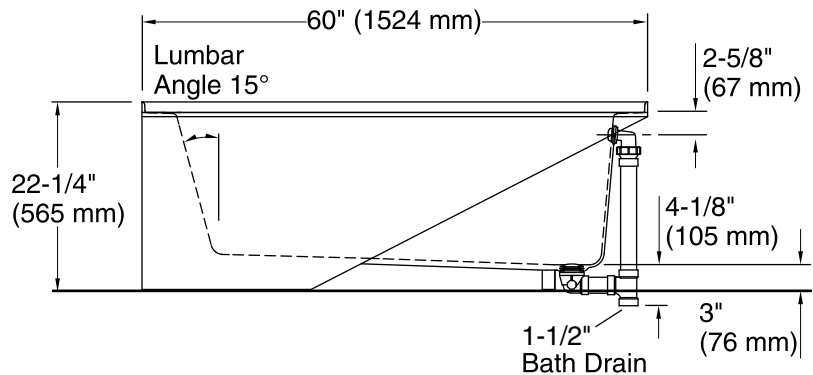

12-4-2018 11:39 - US

THE BOLD LOOK  
OF **KOHLER**®

No change in measurements if connected with drain illustrated. (K-7272)

### Technical Information

All product dimensions are nominal.

Installation:	3-Wall Alcove
Drain location:	Right
Basin area, bottom:	46-1/4" x 22" (1175 mm x 559 mm)
Basin area, top:	52" x 24" (1321 mm x 610 mm)
Weight:	105 lbs (47.6 kg)
Minimum floor load:	56 lbs/ft <sup>2</sup> (273.4 kg/m <sup>2</sup> )
Water depth:	15-1/2" (394 mm)
Water capacity:	68 gal (257.4 L)
Minimum flat for door:	2-3/4" (70 mm)