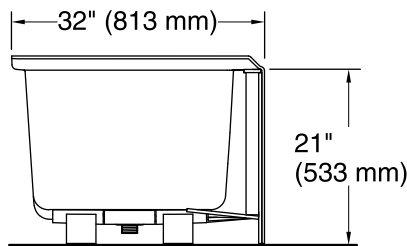

12-4-2018 11:39 - US

THE BOLD LOOK  
OF **KOHLER**®

No change in measurements if connected with drain illustrated. (K-7272)

### Technical Information

All product dimensions are nominal.

Installation:	3-Wall Alcove
Drain location:	Right
Basin area, bottom:	46-1/4" x 22" (1175 mm x 559 mm)
Basin area, top:	52" x 24" (1321 mm x 610 mm)
Weight:	105 lbs (47.6 kg)
Minimum floor load:	56 lbs/ft <sup>2</sup> (273.4 kg/m <sup>2</sup> )
Water depth:	15-1/2" (394 mm)
Water capacity:	68 gal (257.4 L)
Minimum flat for door:	2-3/4" (70 mm)